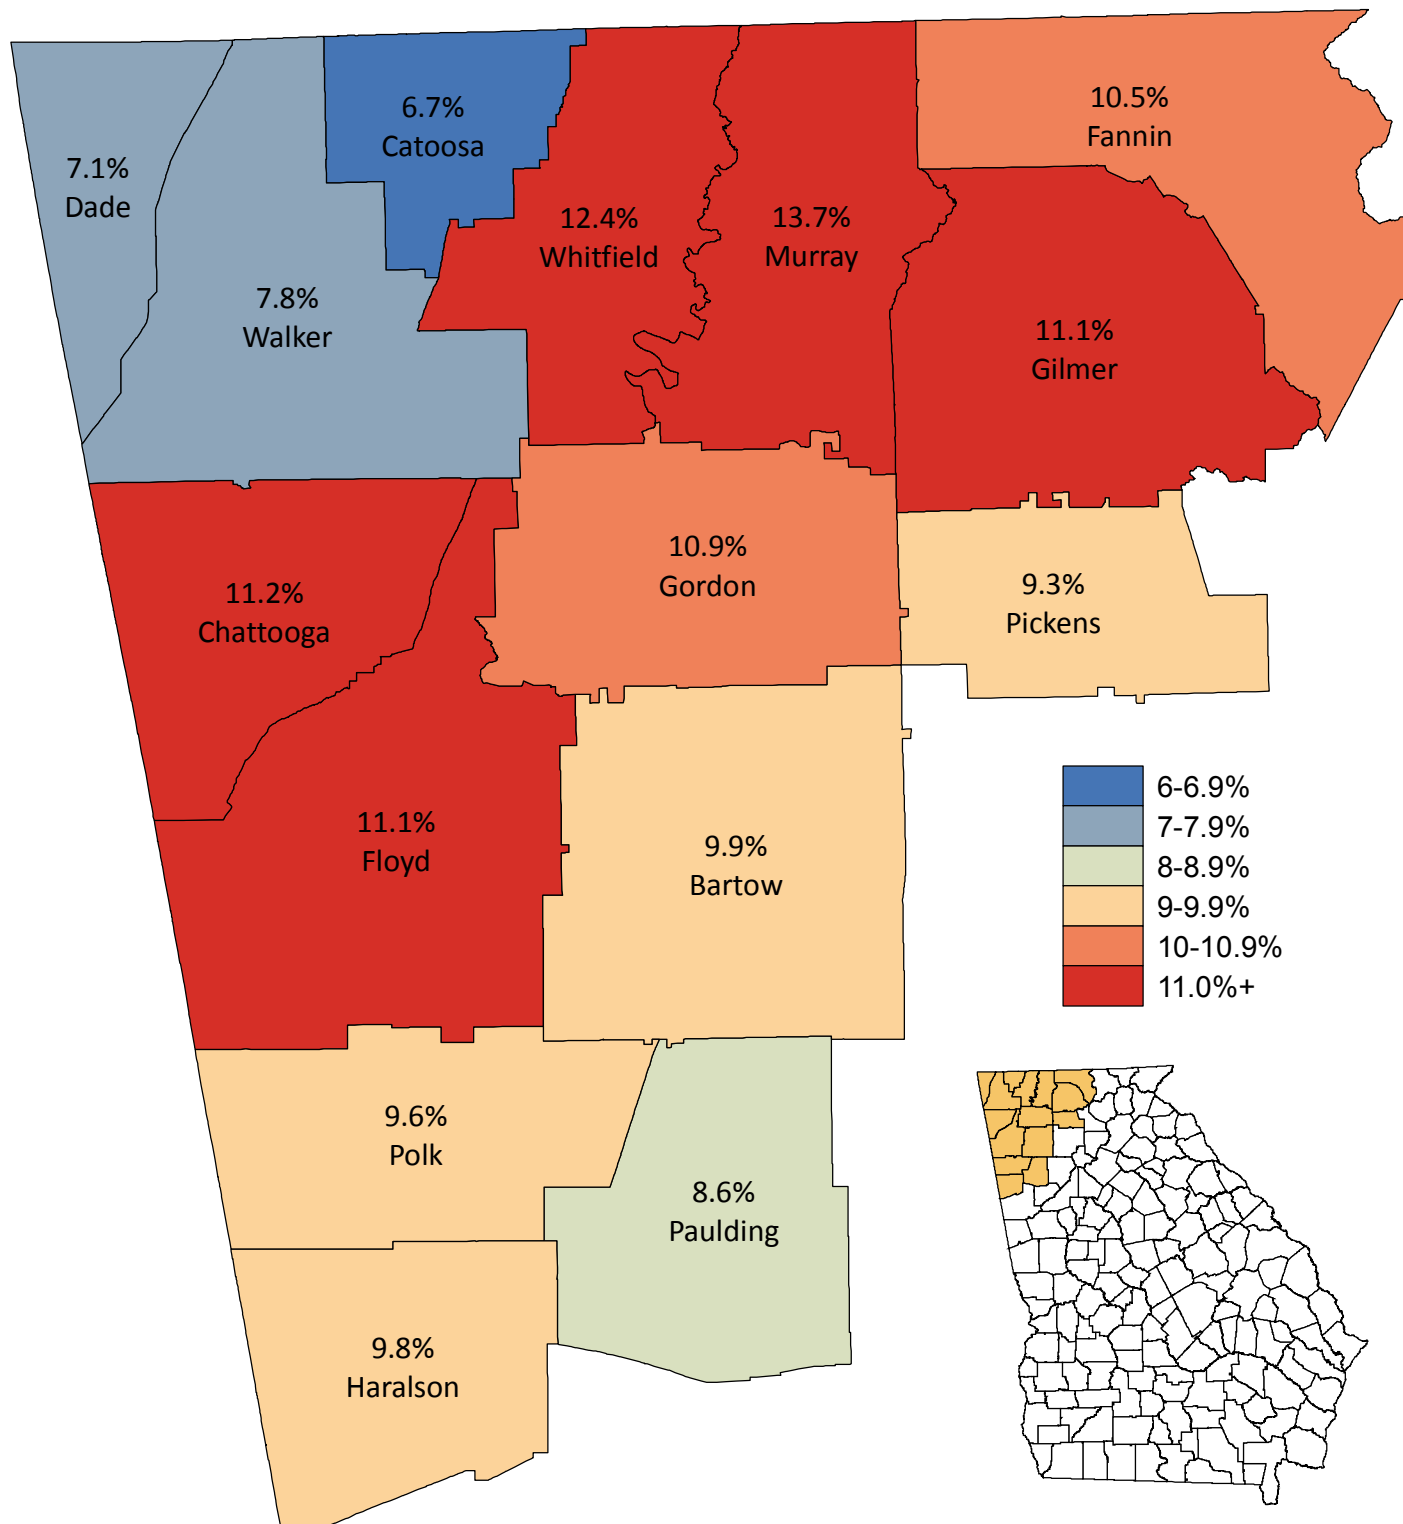

# Unemployment Statistics in Northwest Georgia January 2012

Source: Georgia Department of Labor,  
Workforce Statistics & Economic Research.  
Map prepared by the Northwest Georgia  
Regional Commission.

**Regional Unemployment Rate: 10.0%**  
**State Unemployment Rate: 9.2%**