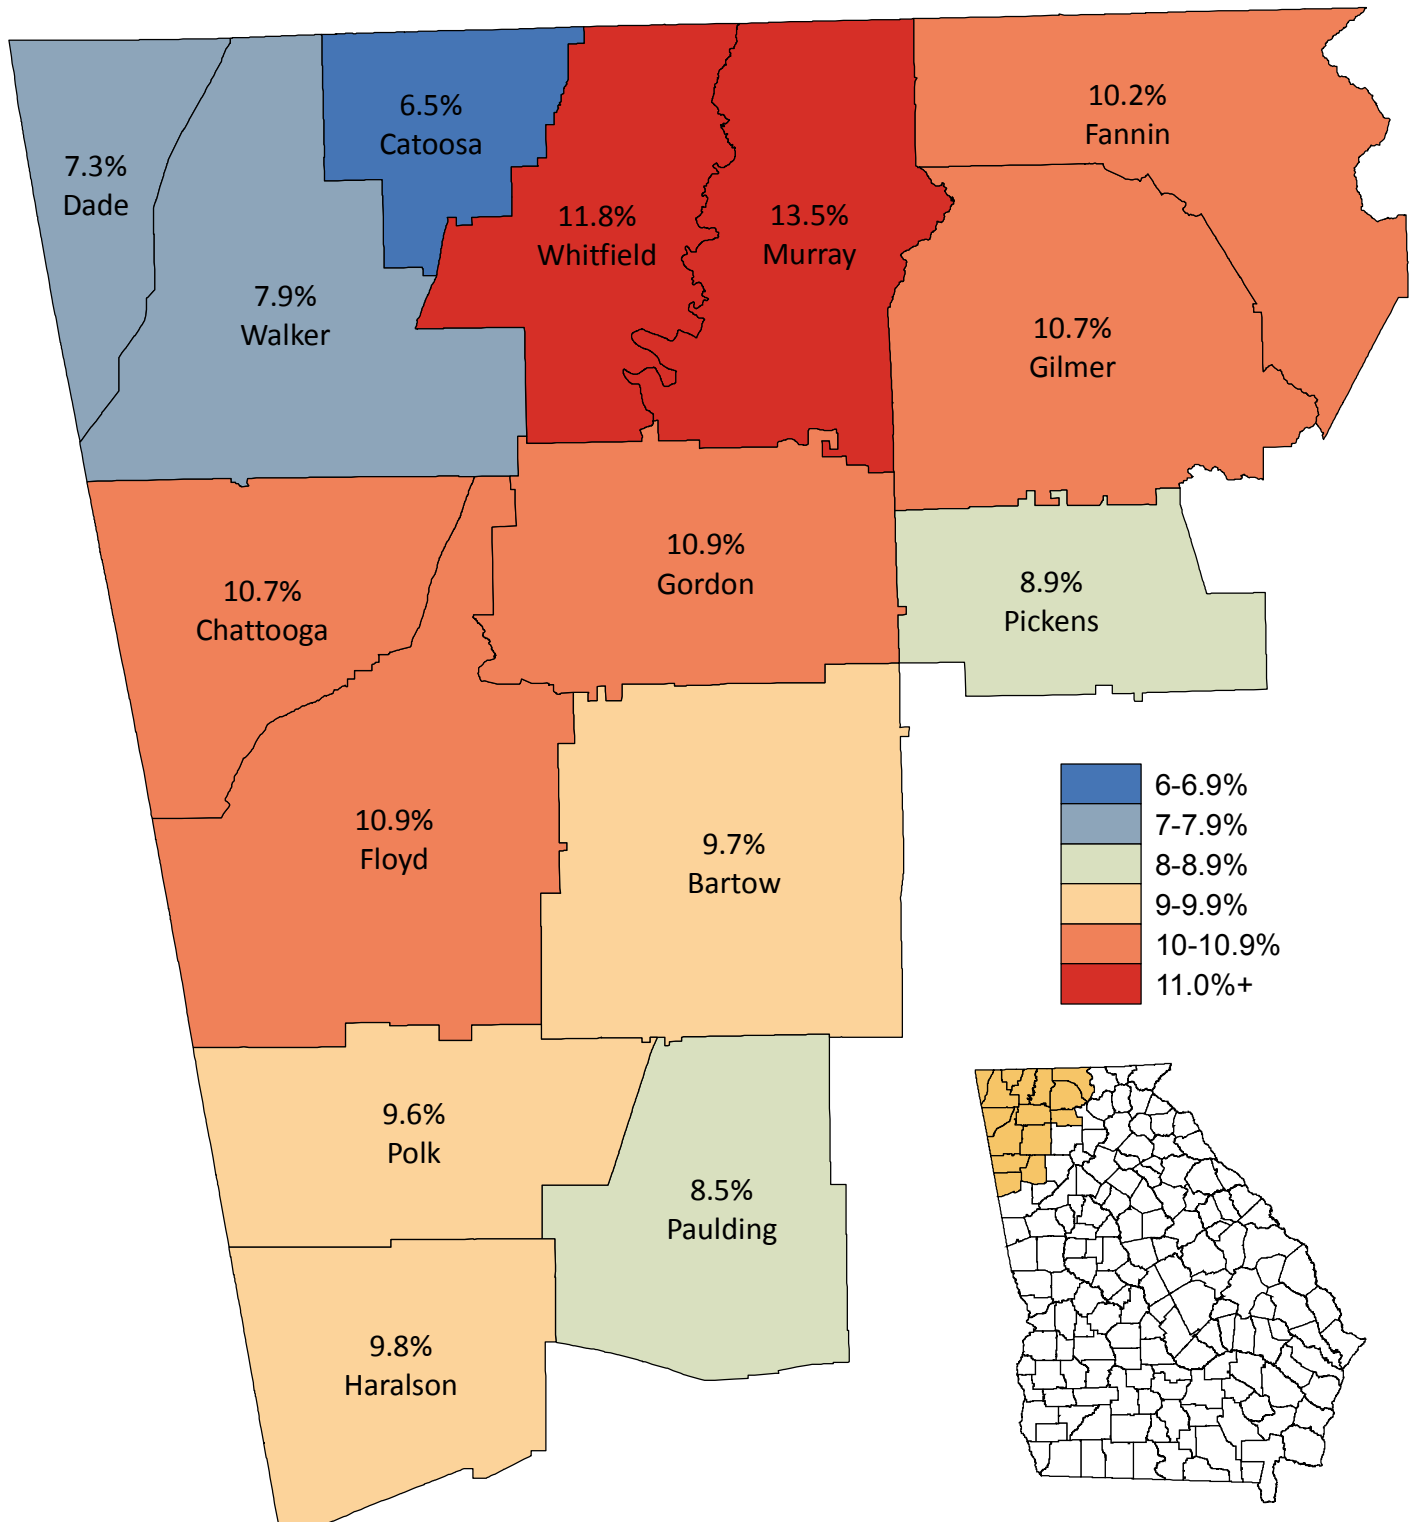

Unemployment Statistics in Northwest Georgia February 2012

Source: Georgia Department of Labor,
Workforce Statistics & Economic Research.
Map prepared by the Northwest Georgia
Regional Commission.

Regional Unemployment Rate: 9.8%
State Unemployment Rate: 9.1%