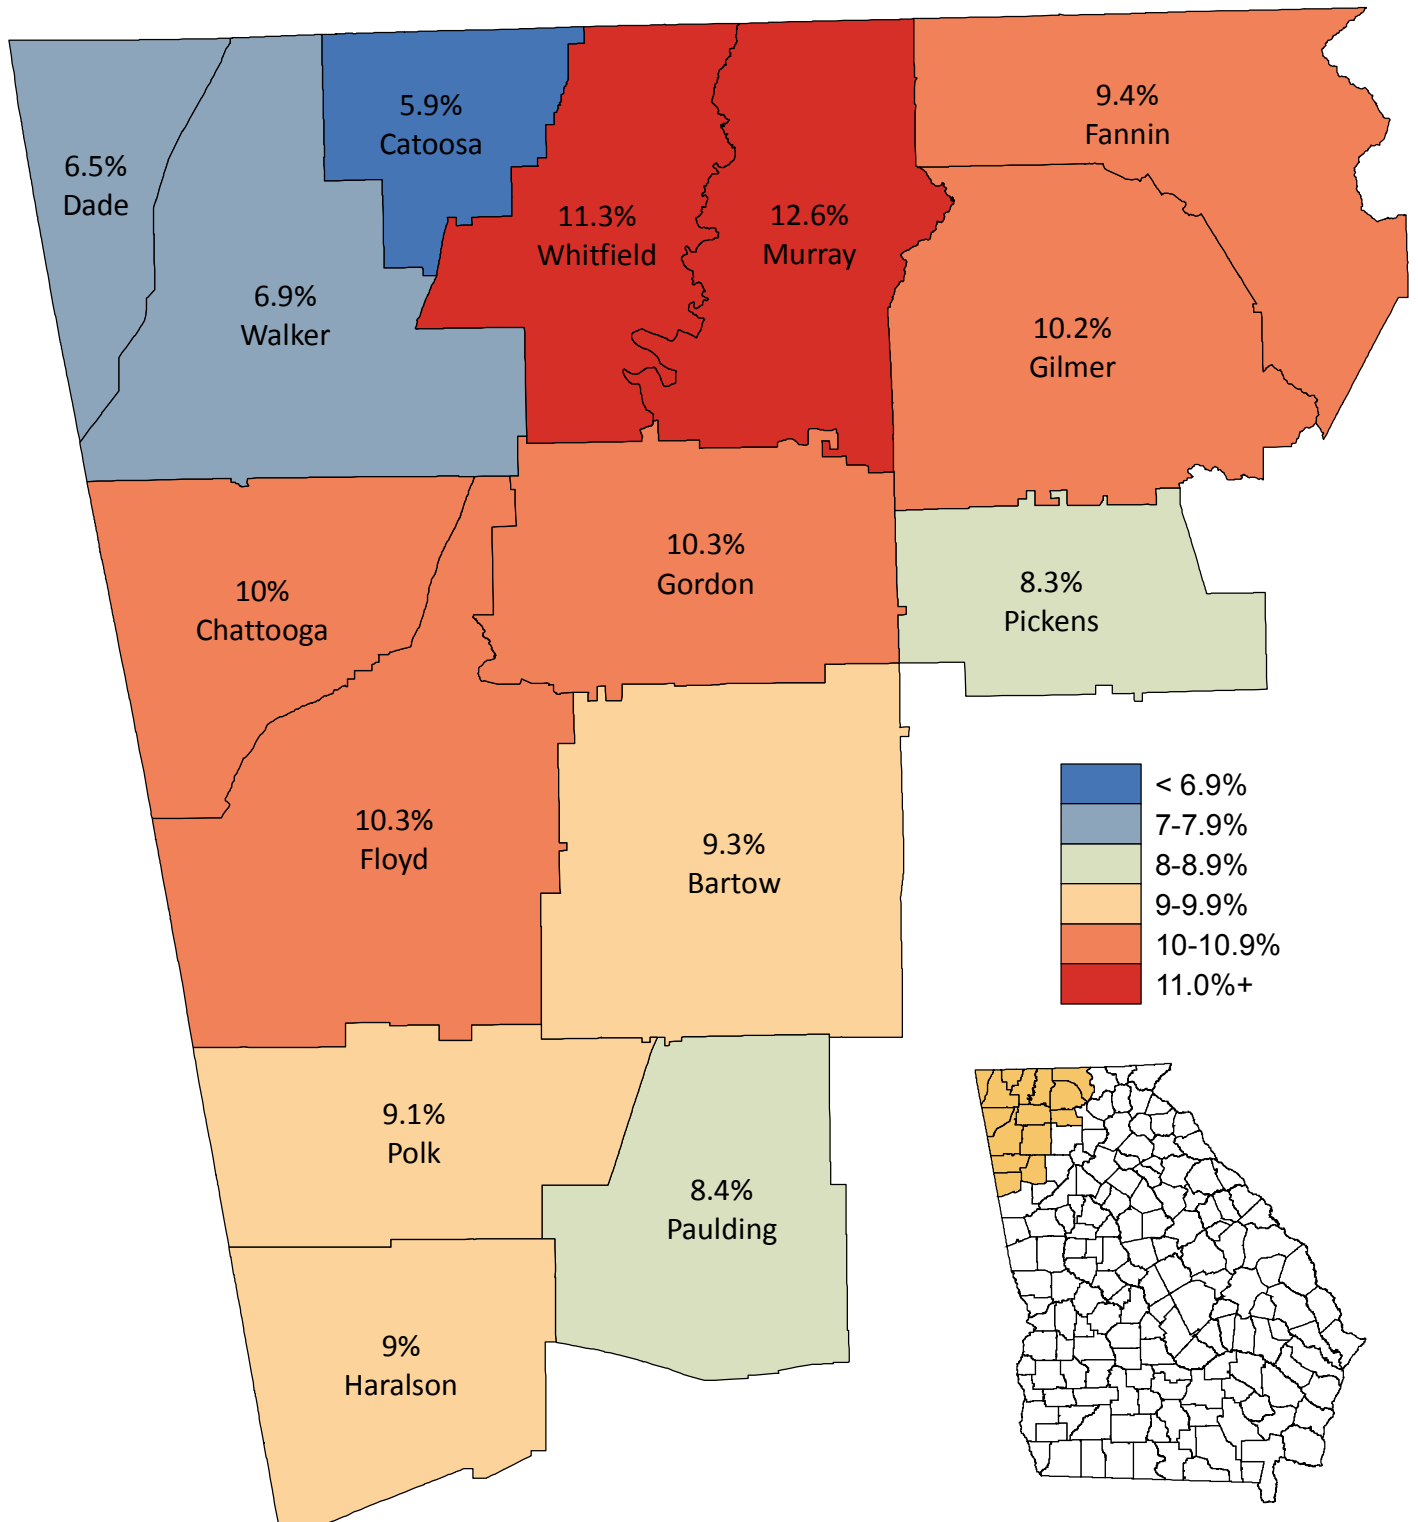

Unemployment Statistics in Northwest Georgia

March 2012

Source: Georgia Department of Labor,
Workforce Statistics & Economic Research.
Map prepared by the Northwest Georgia
Regional Commission.

Regional Unemployment Rate: 9.1%
State Unemployment Rate: 9.0%