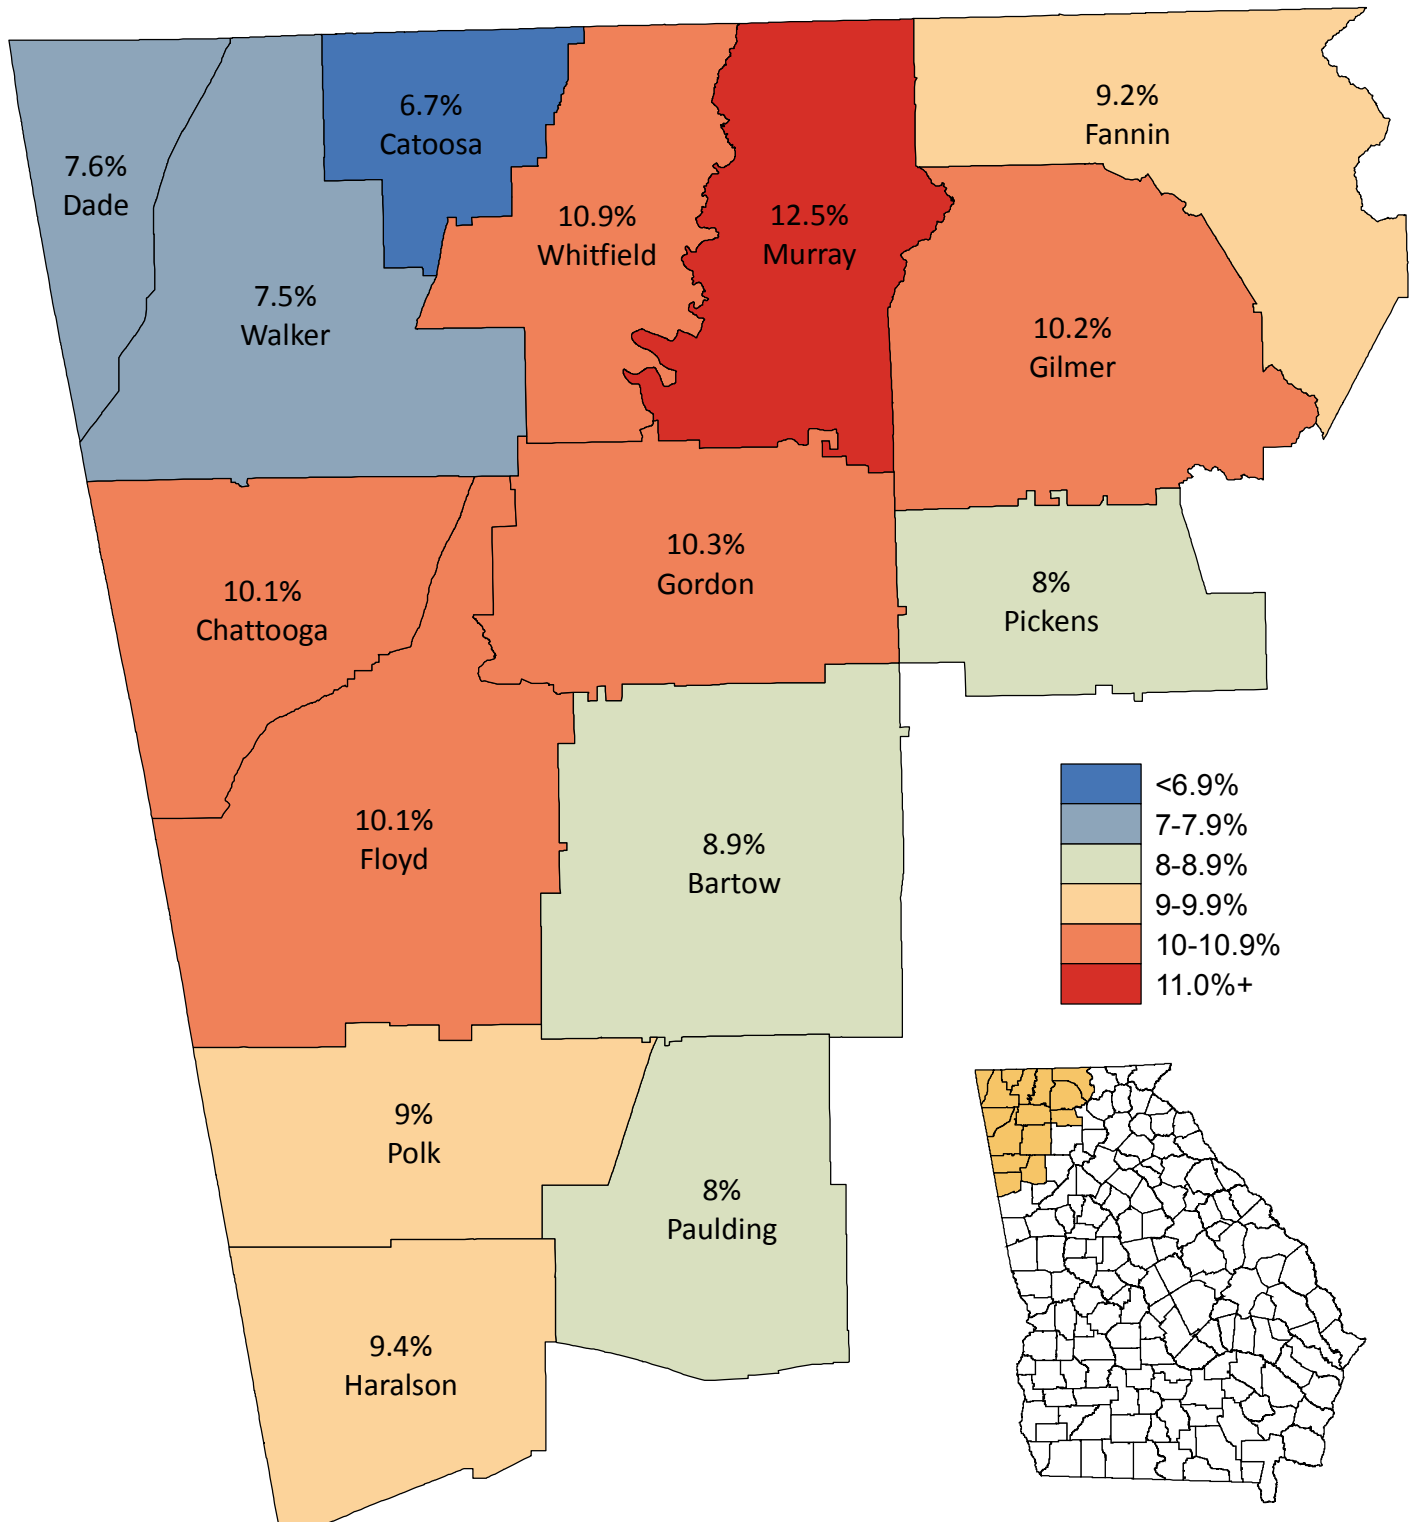

# Unemployment Statistics in Northwest Georgia

## April 2012

Source: Georgia Department of Labor,  
Workforce Statistics & Economic Research.  
Map prepared by the Northwest Georgia  
Regional Commission.

**Regional Unemployment Rate: 9.2%**  
**State Unemployment Rate: 8.9%**