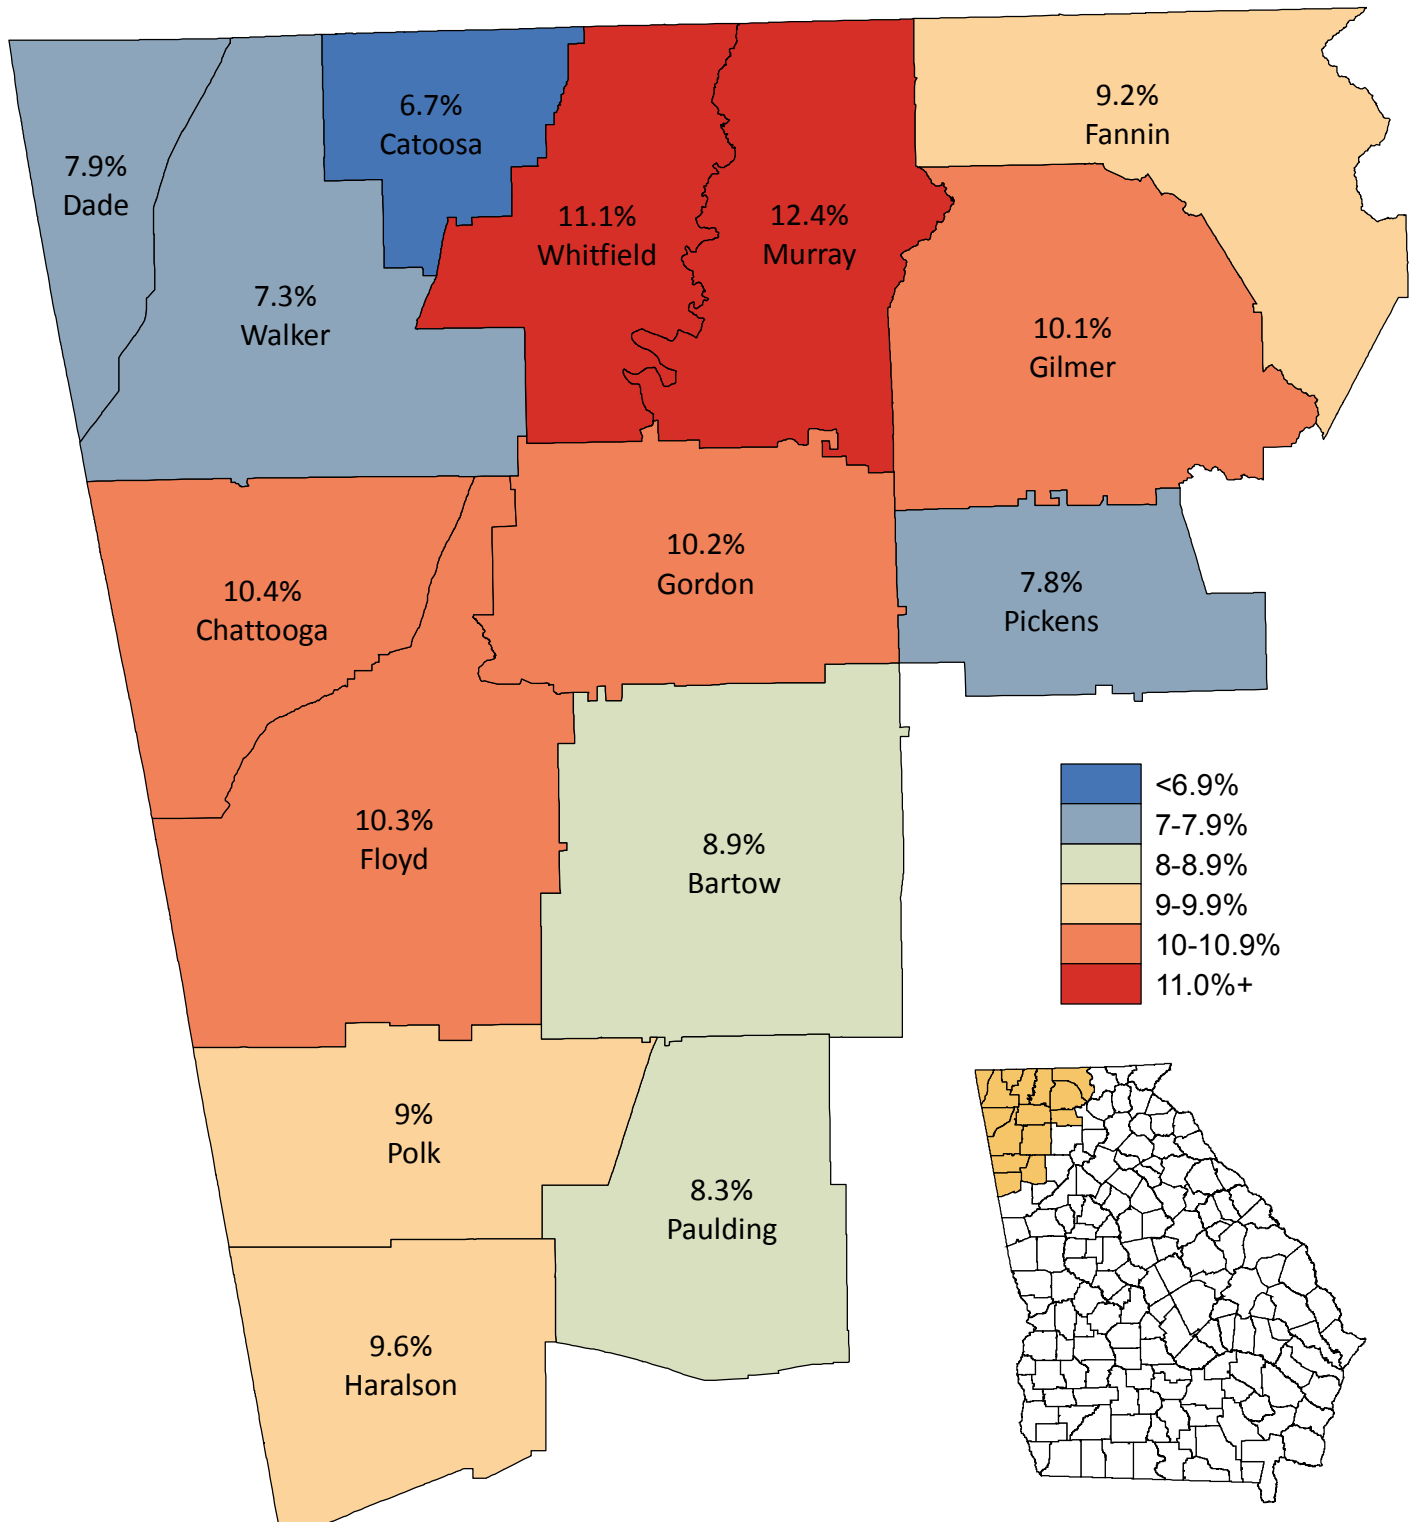

Unemployment Statistics in Northwest Georgia

May 2012

Source: Georgia Department of Labor,
Workforce Statistics & Economic Research.
Map prepared by the Northwest Georgia
Regional Commission.

Regional Unemployment Rate: 9.3%
State Unemployment Rate: 8.9%