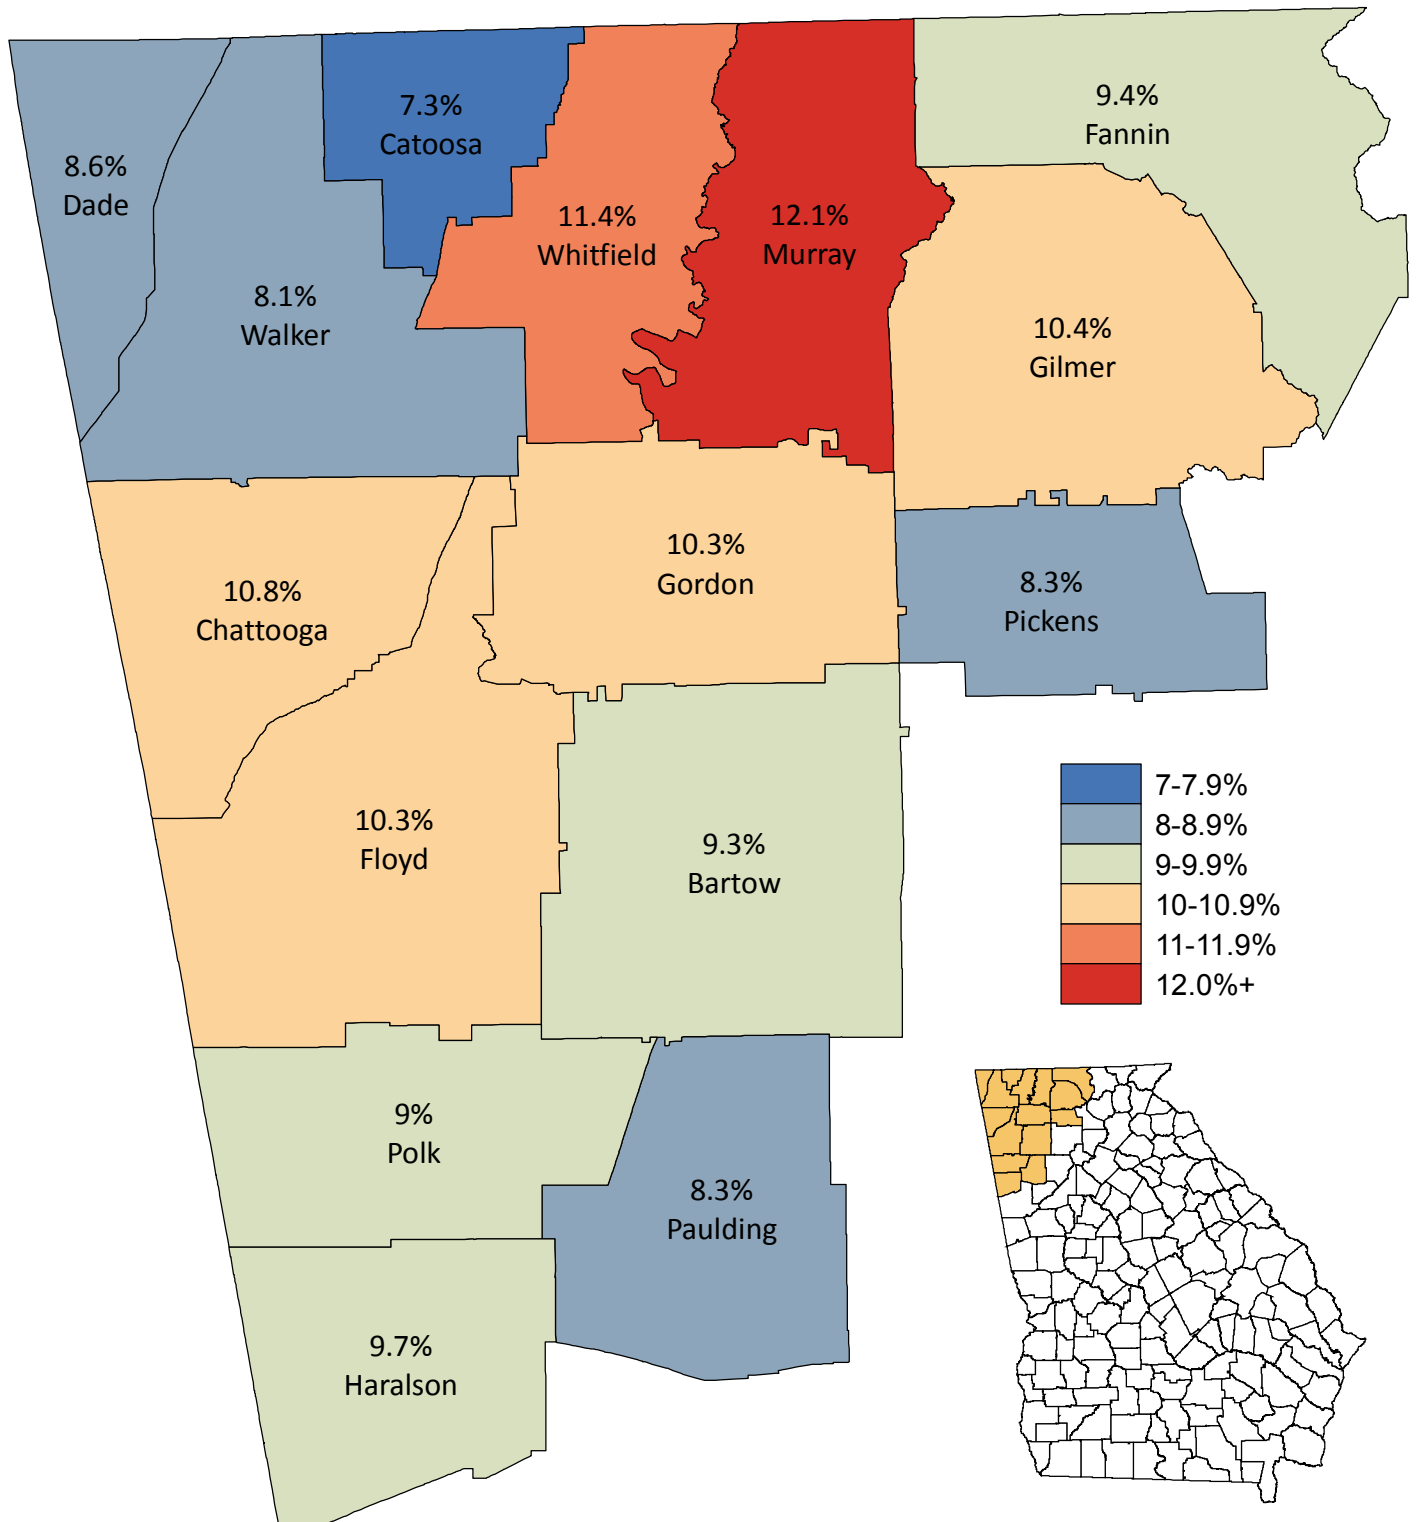

# Unemployment Statistics in Northwest Georgia

## August 2012

Source: Georgia Department of Labor,  
Workforce Statistics & Economic Research.  
Map prepared by the Northwest Georgia  
Regional Commission.

**Regional Unemployment Rate: 9.6%**  
**State Unemployment Rate: 9.2%**