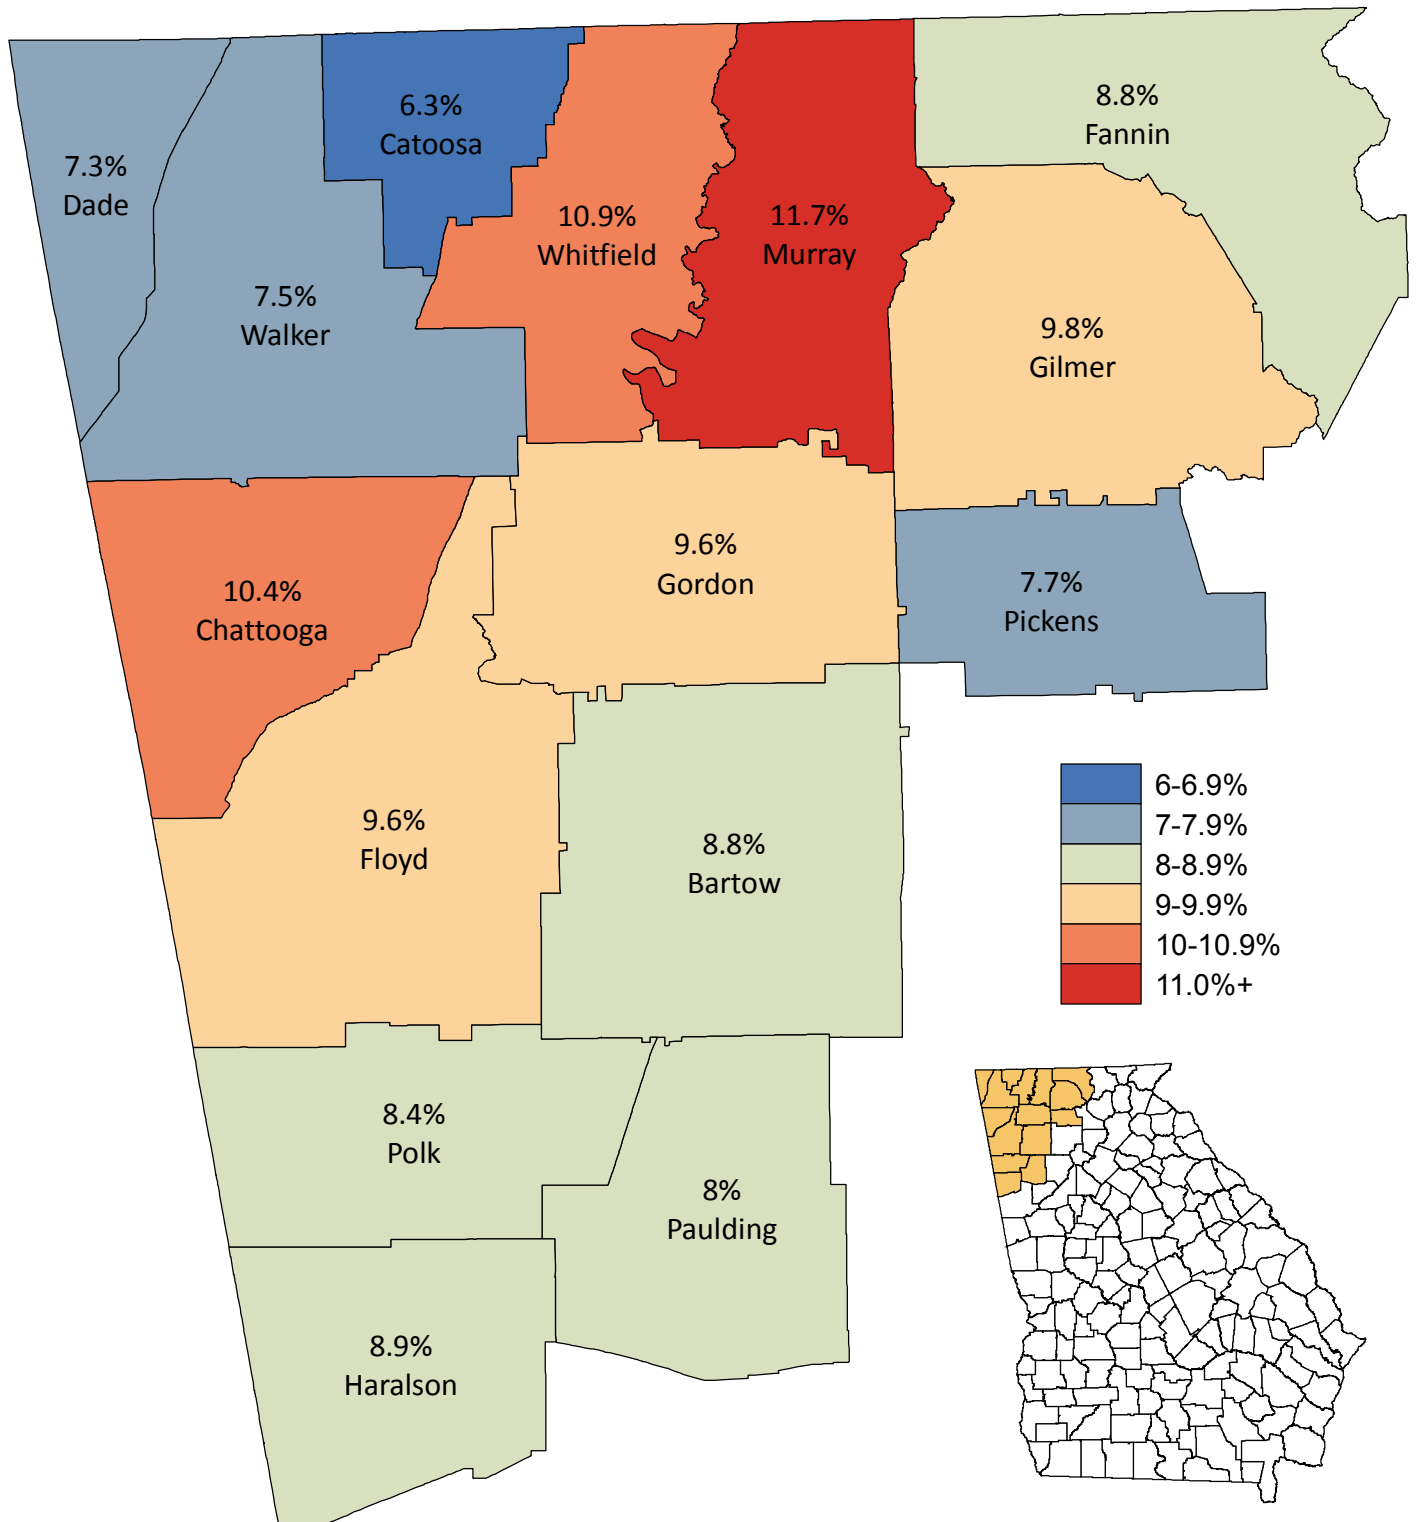

# Unemployment Statistics in Northwest Georgia September 2012

Source: Georgia Department of Labor,  
Workforce Statistics & Economic Research.  
Map prepared by the Northwest Georgia  
Regional Commission.

**Regional Unemployment Rate: 8.9%**  
**State Unemployment Rate: 9.0%**