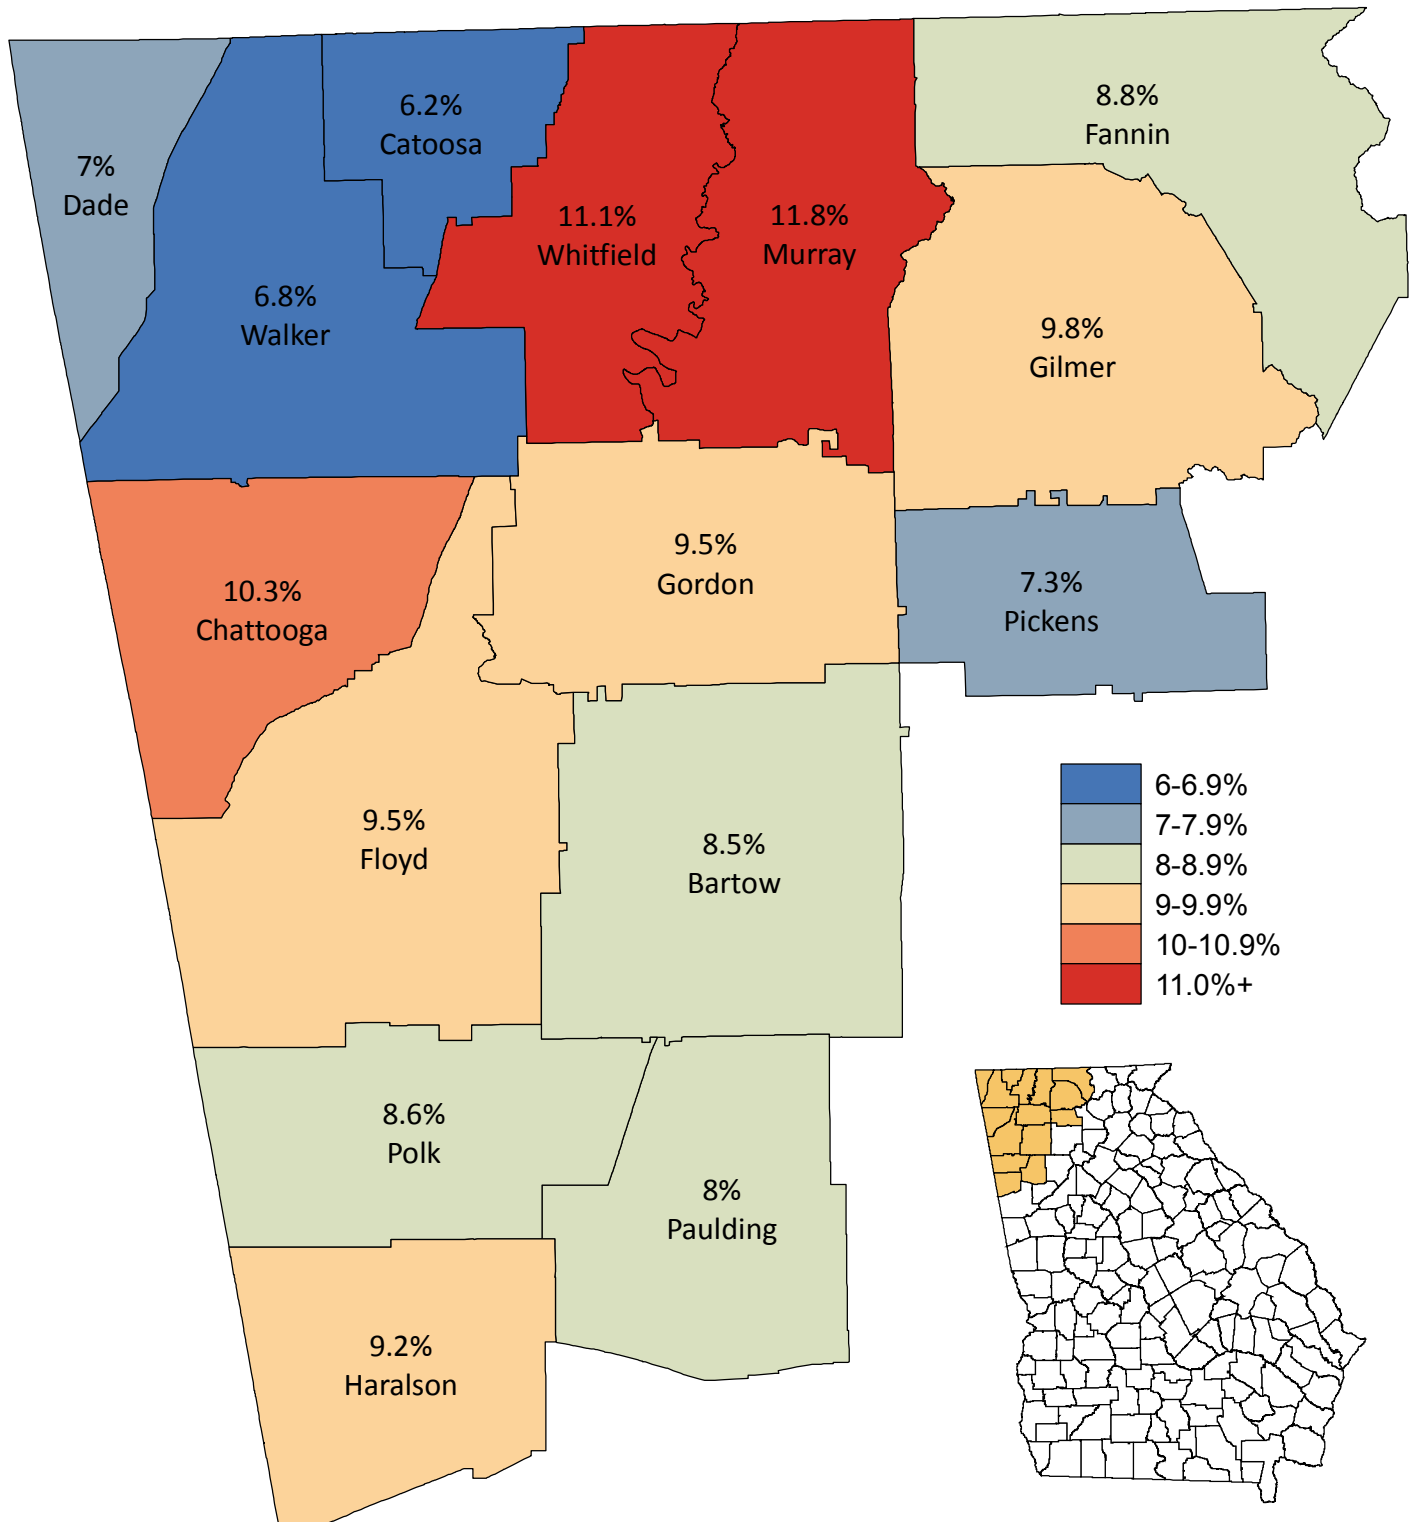

Unemployment Statistics in Northwest Georgia October 2012

Source: Georgia Department of Labor,
Workforce Statistics & Economic Research.
Map prepared by the Northwest Georgia
Regional Commission.

Regional Unemployment Rate: 8.8%
State Unemployment Rate: 8.7%