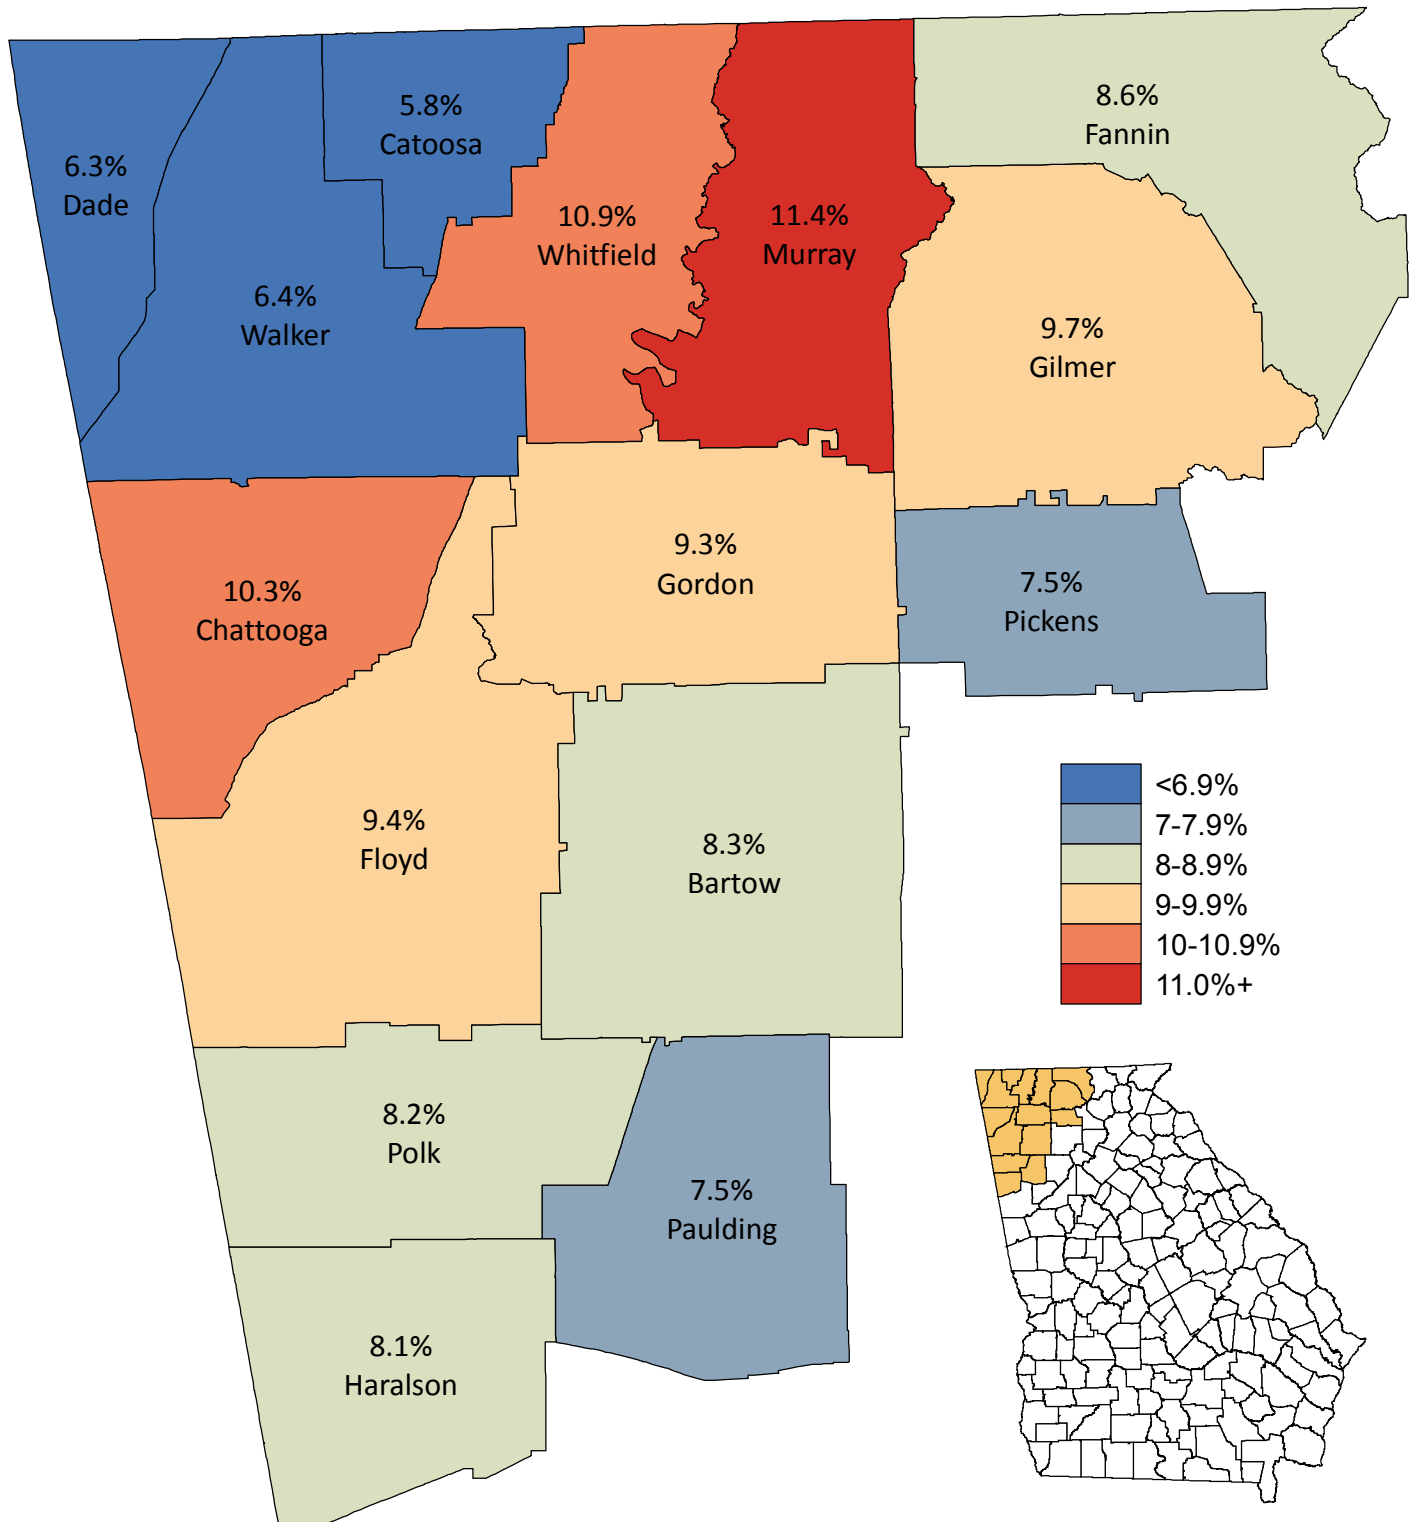

Unemployment Statistics in Northwest Georgia

November 2012

Source: Georgia Department of Labor,
Workforce Statistics & Economic Research.
Map prepared by the Northwest Georgia
Regional Commission.

Regional Unemployment Rate: 8.5%
State Unemployment Rate: 8.5%