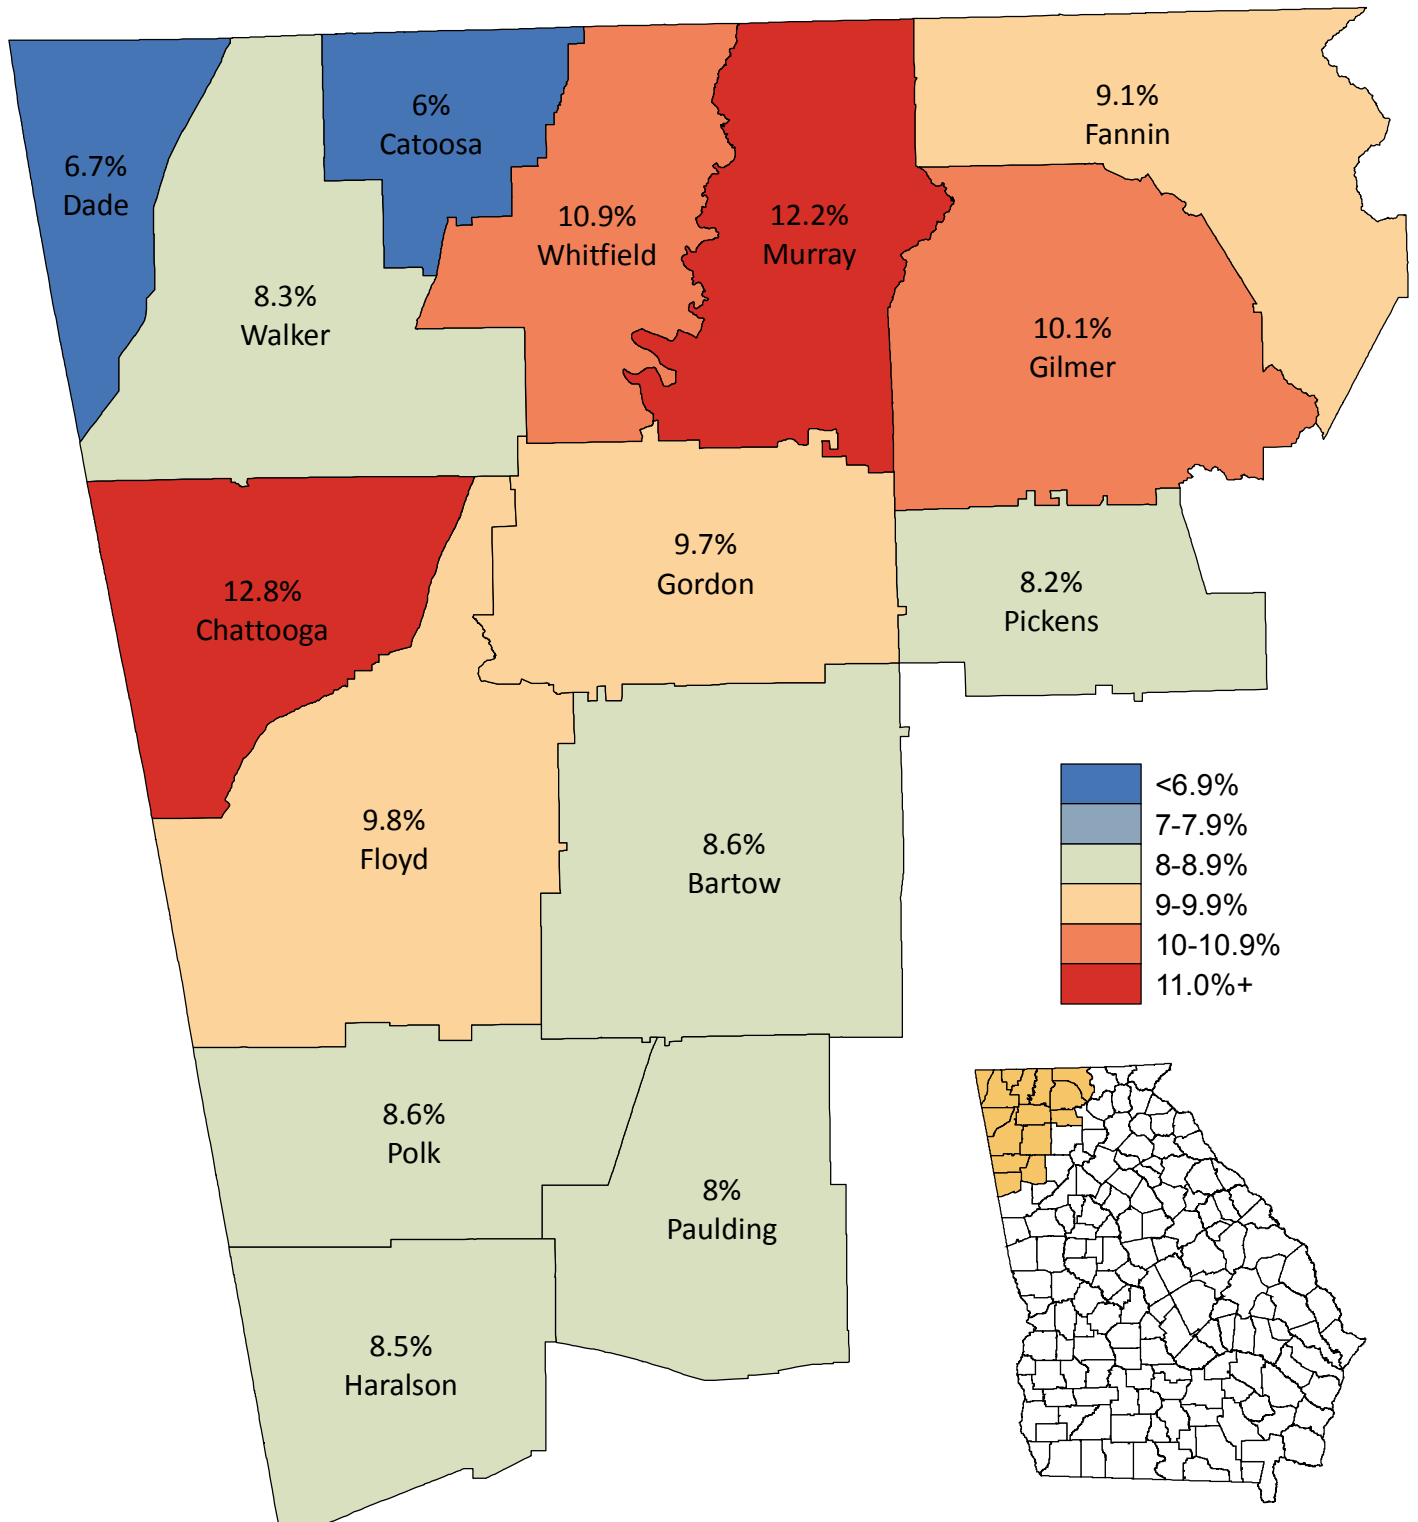

# Unemployment Statistics in Northwest Georgia December 2012

Source: Georgia Department of Labor,  
Workforce Statistics & Economic Research.  
Map prepared by the Northwest Georgia  
Regional Commission.

**Regional Unemployment Rate: 9.2%**  
**State Unemployment Rate: 8.6%**