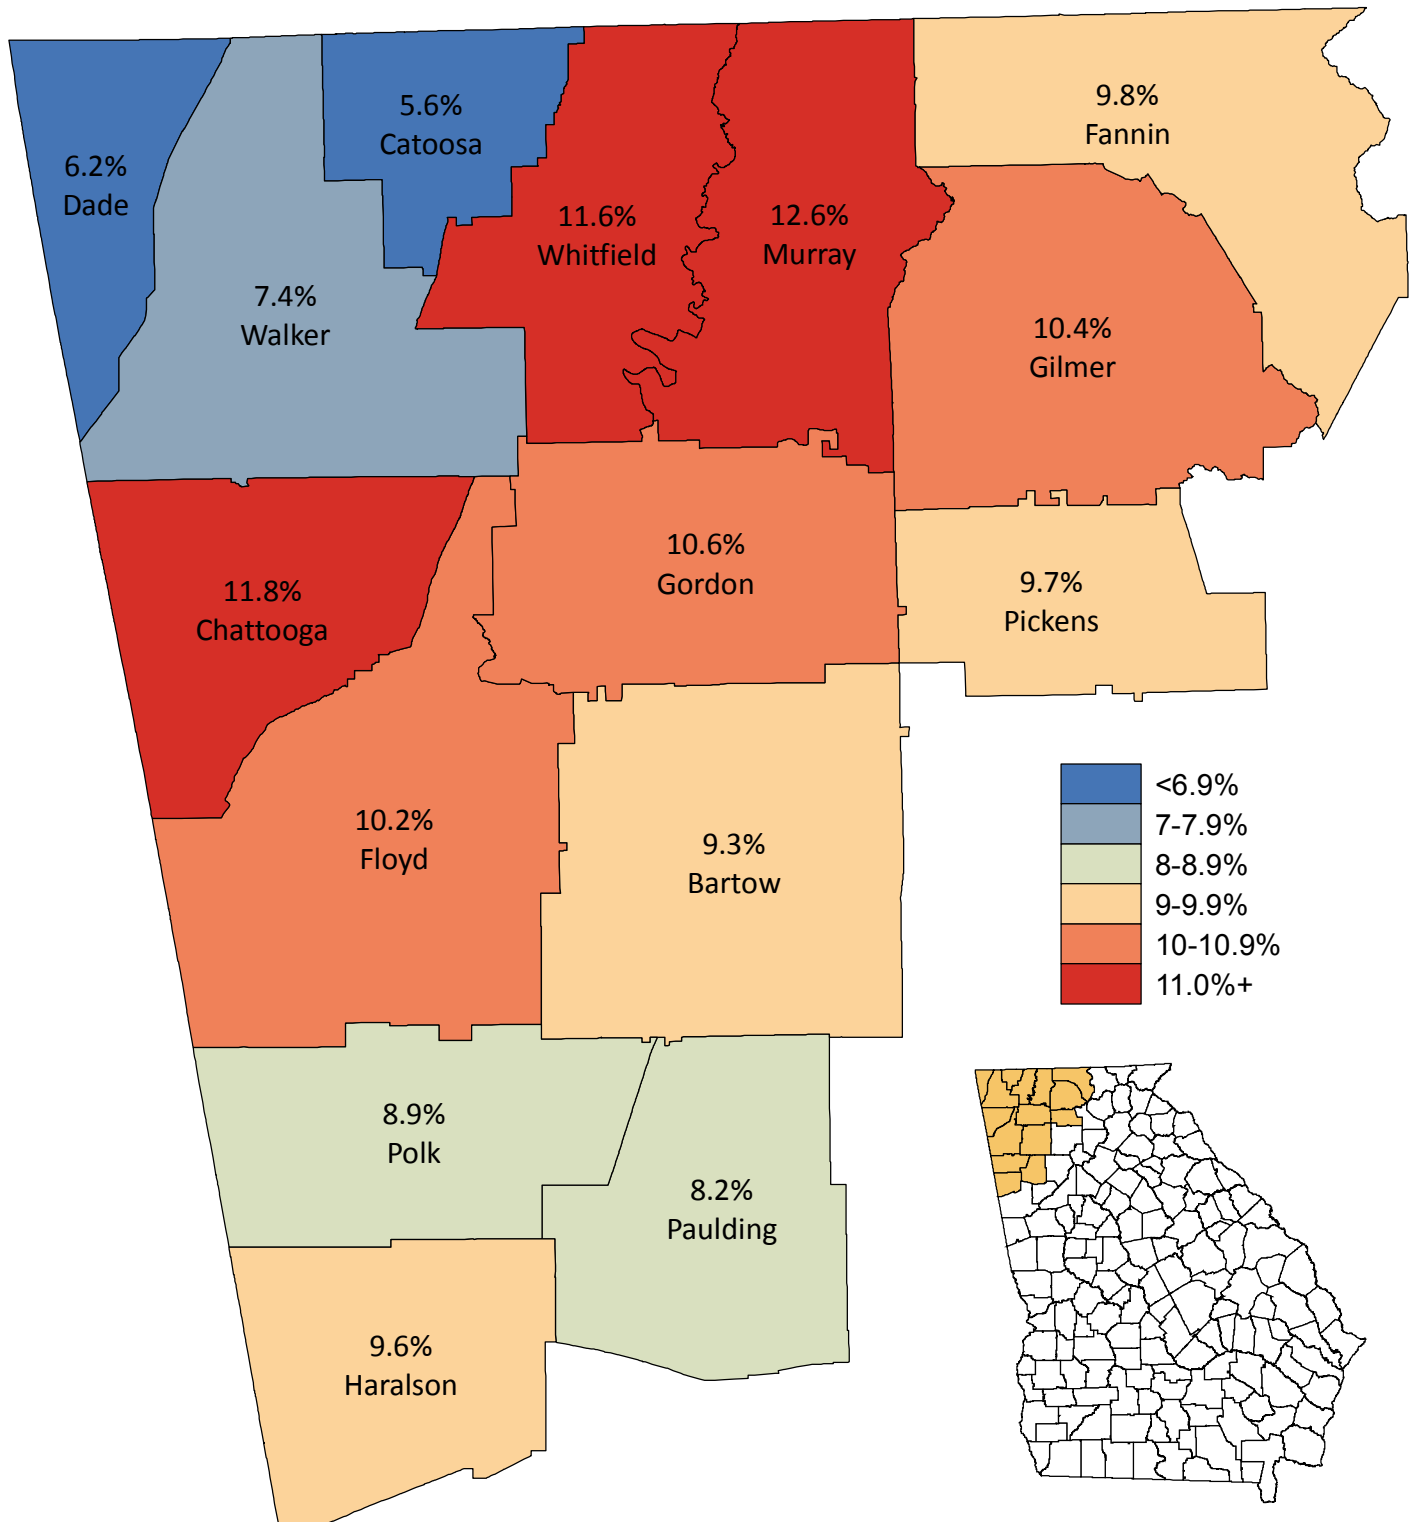

Unemployment Statistics in Northwest Georgia January 2013

Source: Georgia Department of Labor,
Workforce Statistics & Economic Research.
Map prepared by the Northwest Georgia
Regional Commission.

Regional Unemployment Rate: 9.5%
State Unemployment Rate: 8.7%