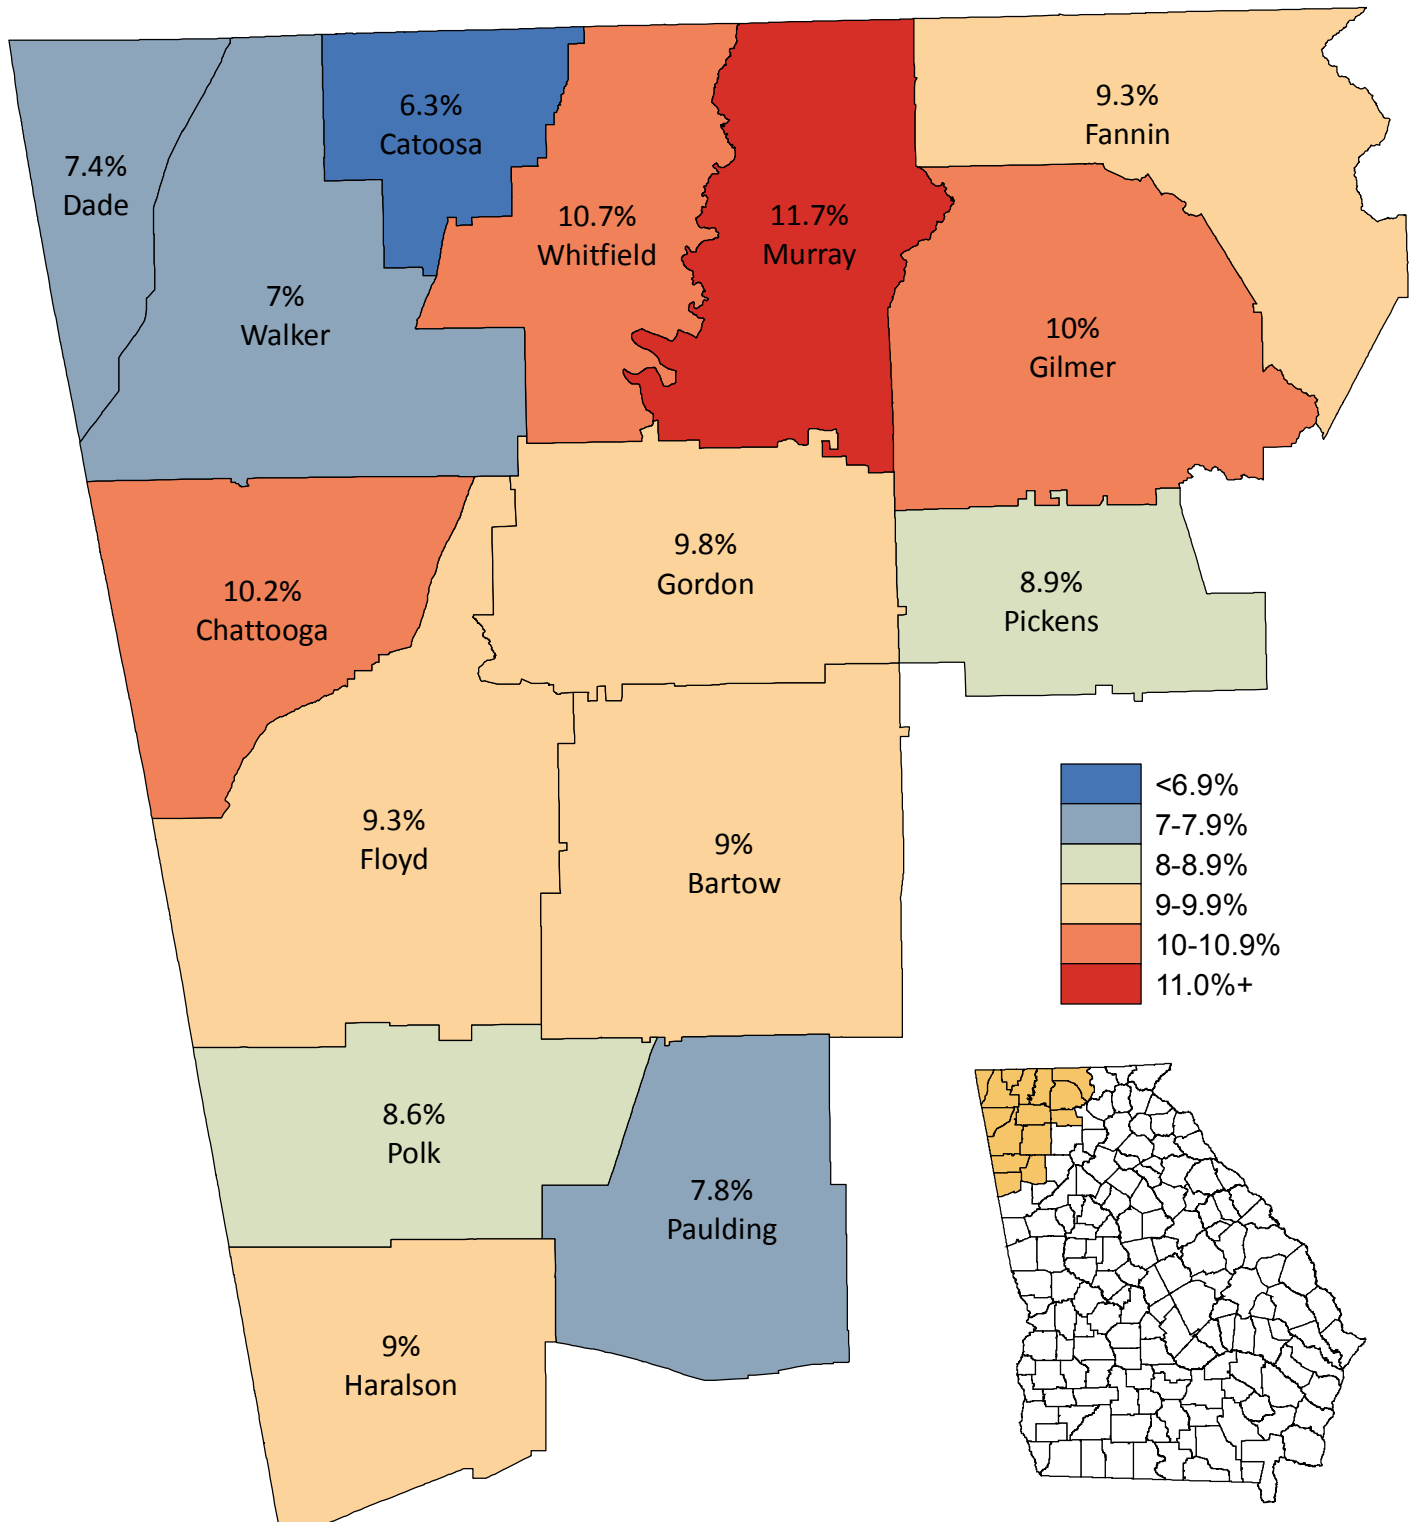

# Unemployment Statistics in Northwest Georgia February 2013

Source: Georgia Department of Labor,  
Workforce Statistics & Economic Research.  
Map prepared by the Northwest Georgia  
Regional Commission.

**Regional Unemployment Rate: 9.0%**  
**State Unemployment Rate: 8.6%**