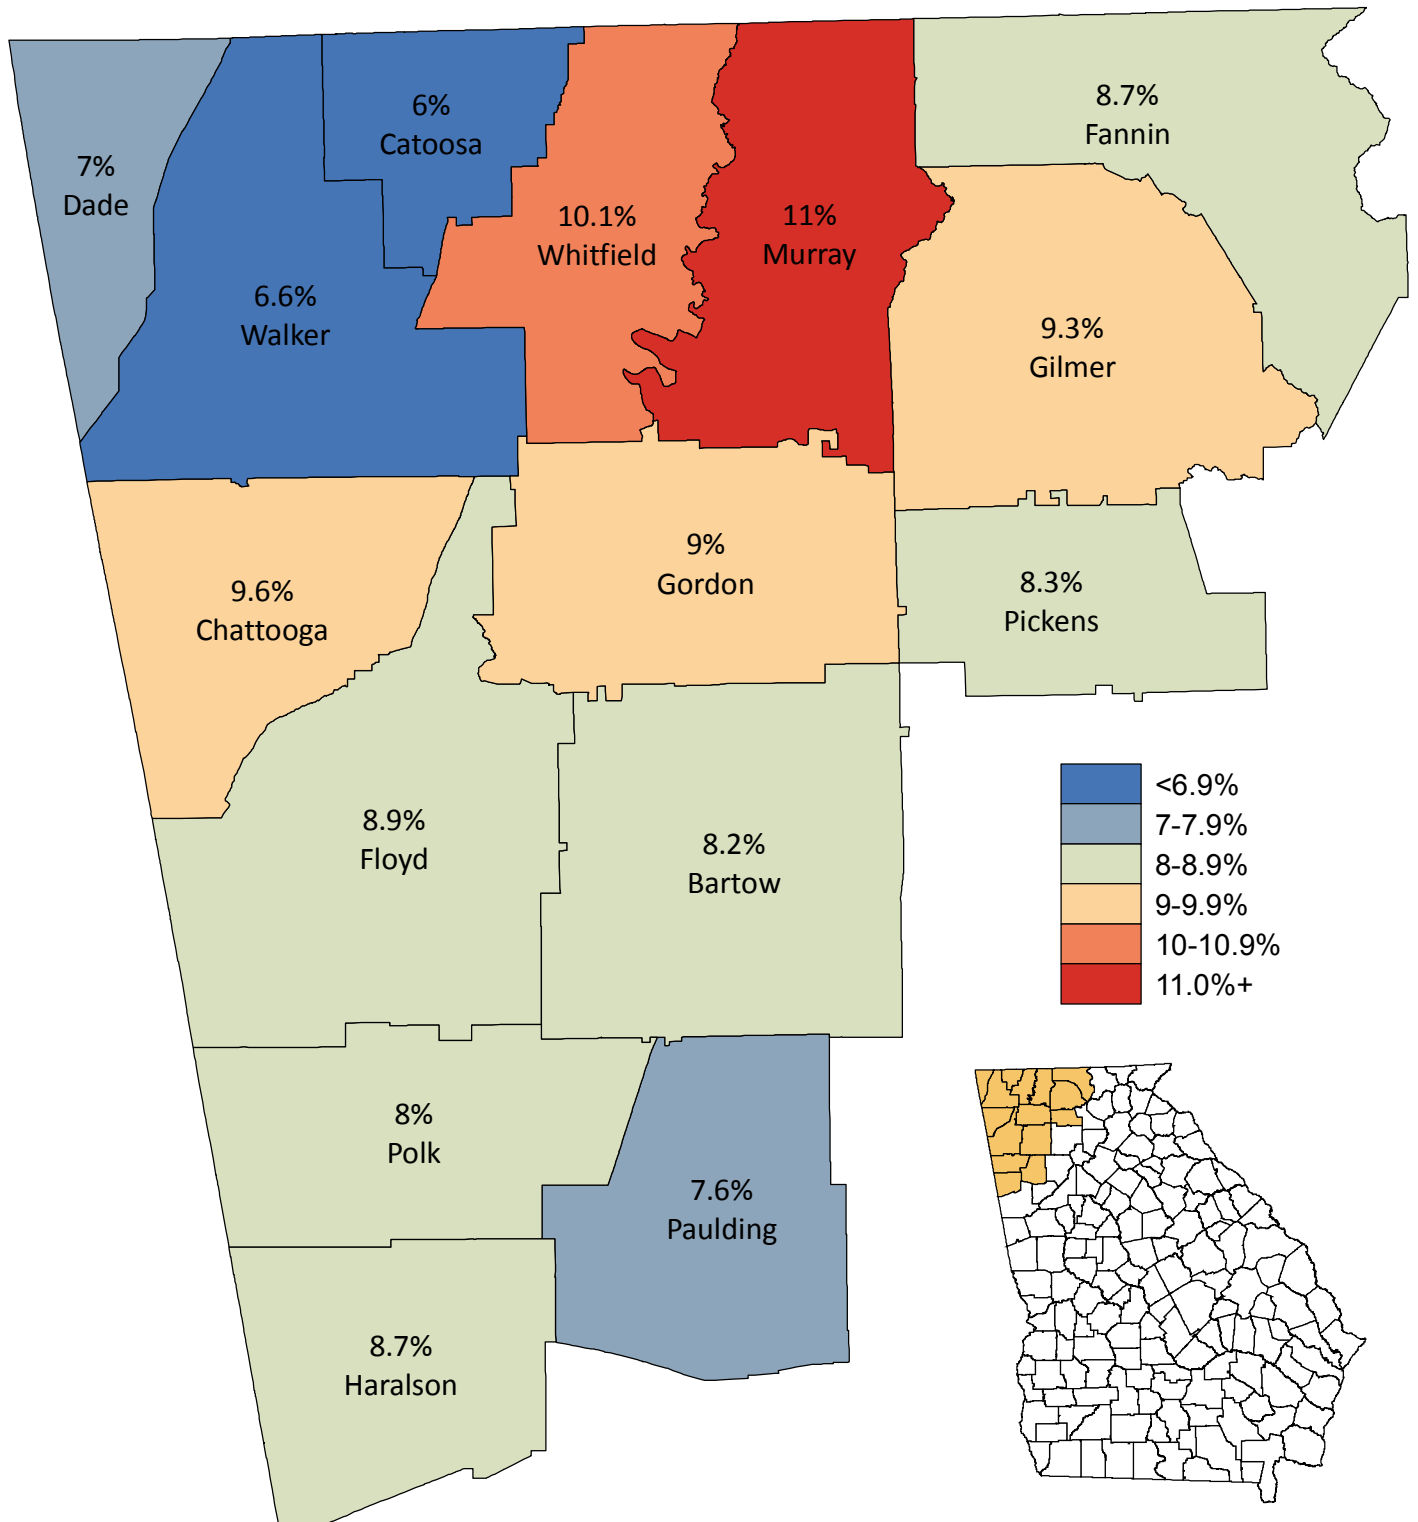

Unemployment Statistics in Northwest Georgia March 2013

Source: Georgia Department of Labor,
Workforce Statistics & Economic Research.
Map prepared by the Northwest Georgia
Regional Commission.

Regional Unemployment Rate: 8.5%
State Unemployment Rate: 8.4%