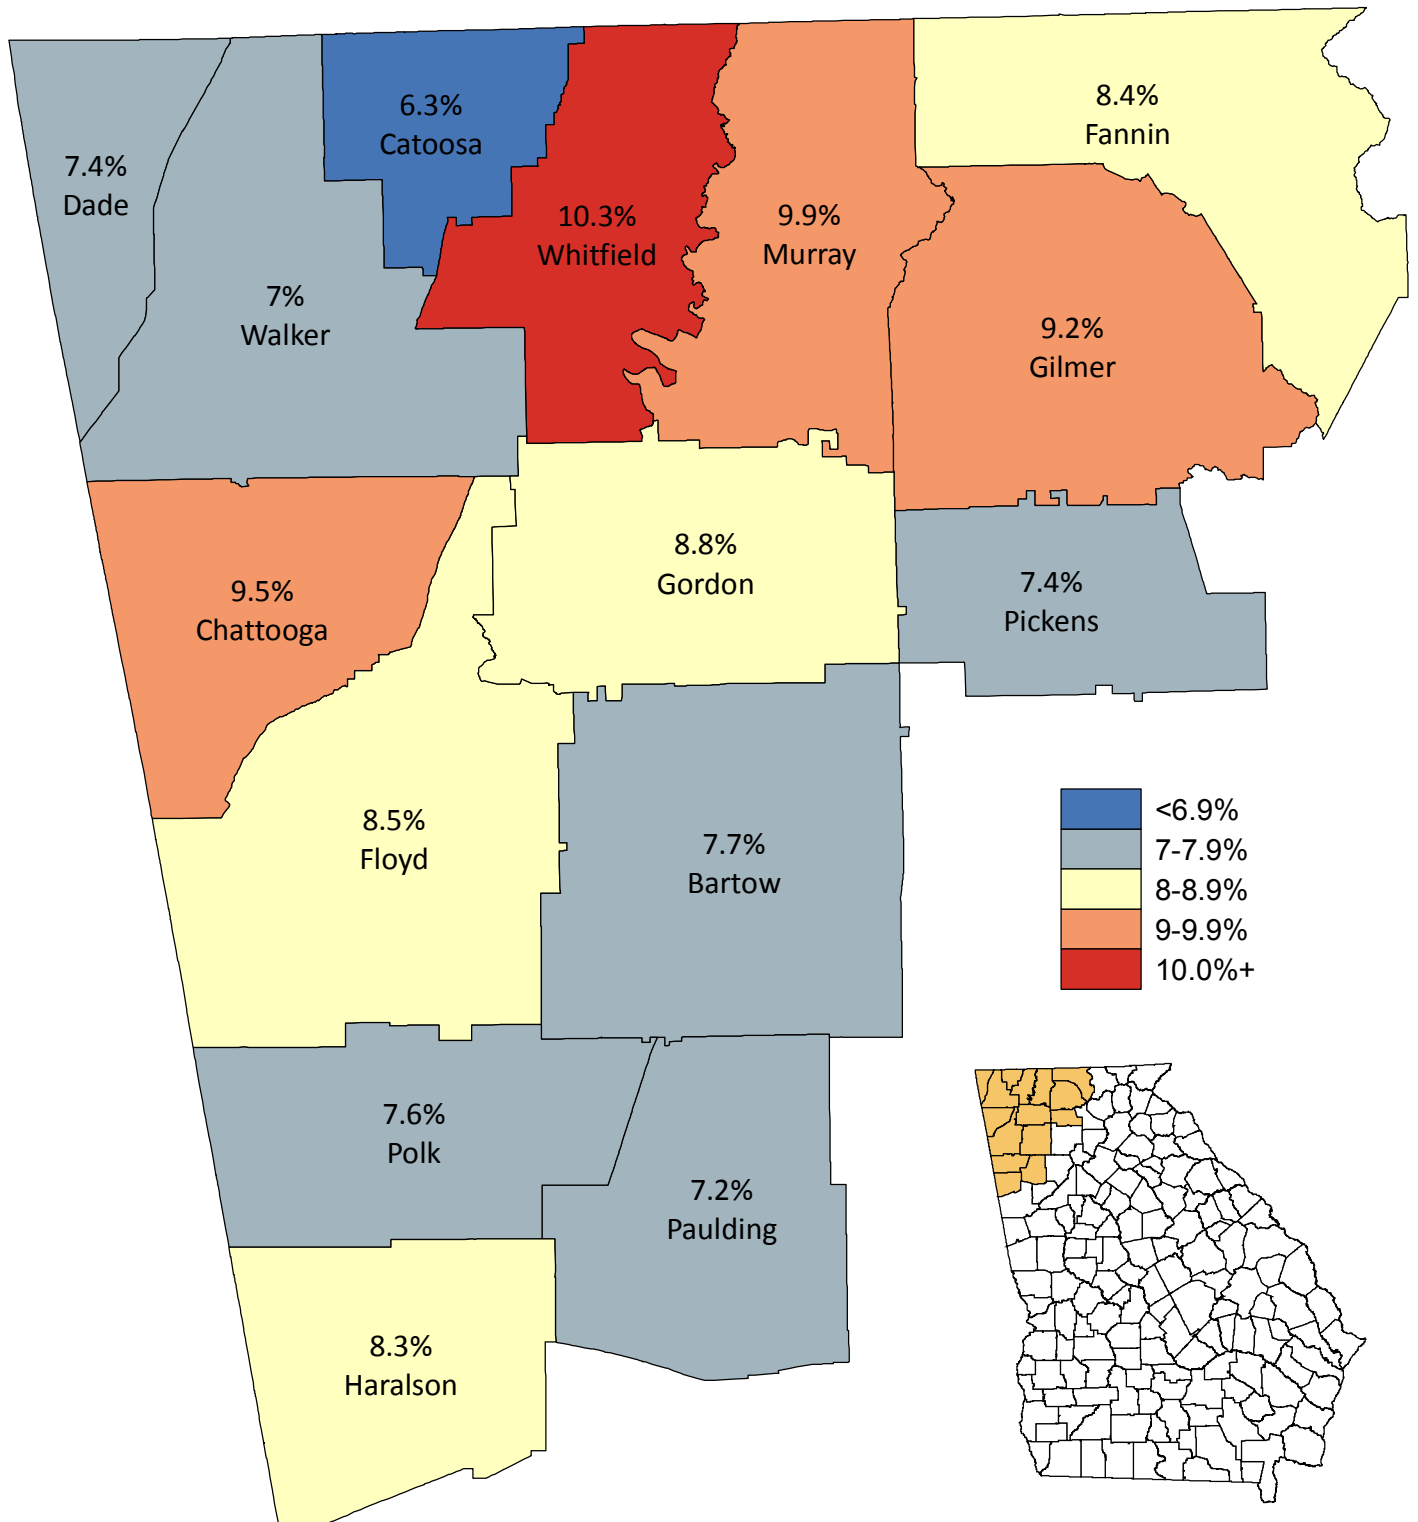

# Unemployment Statistics in Northwest Georgia

## April 2013

Source: Georgia Department of Labor,  
Workforce Statistics & Economic Research.  
Map prepared by the Northwest Georgia  
Regional Commission.

**Regional Unemployment Rate: 8.2%**  
**State Unemployment Rate: 8.2%**