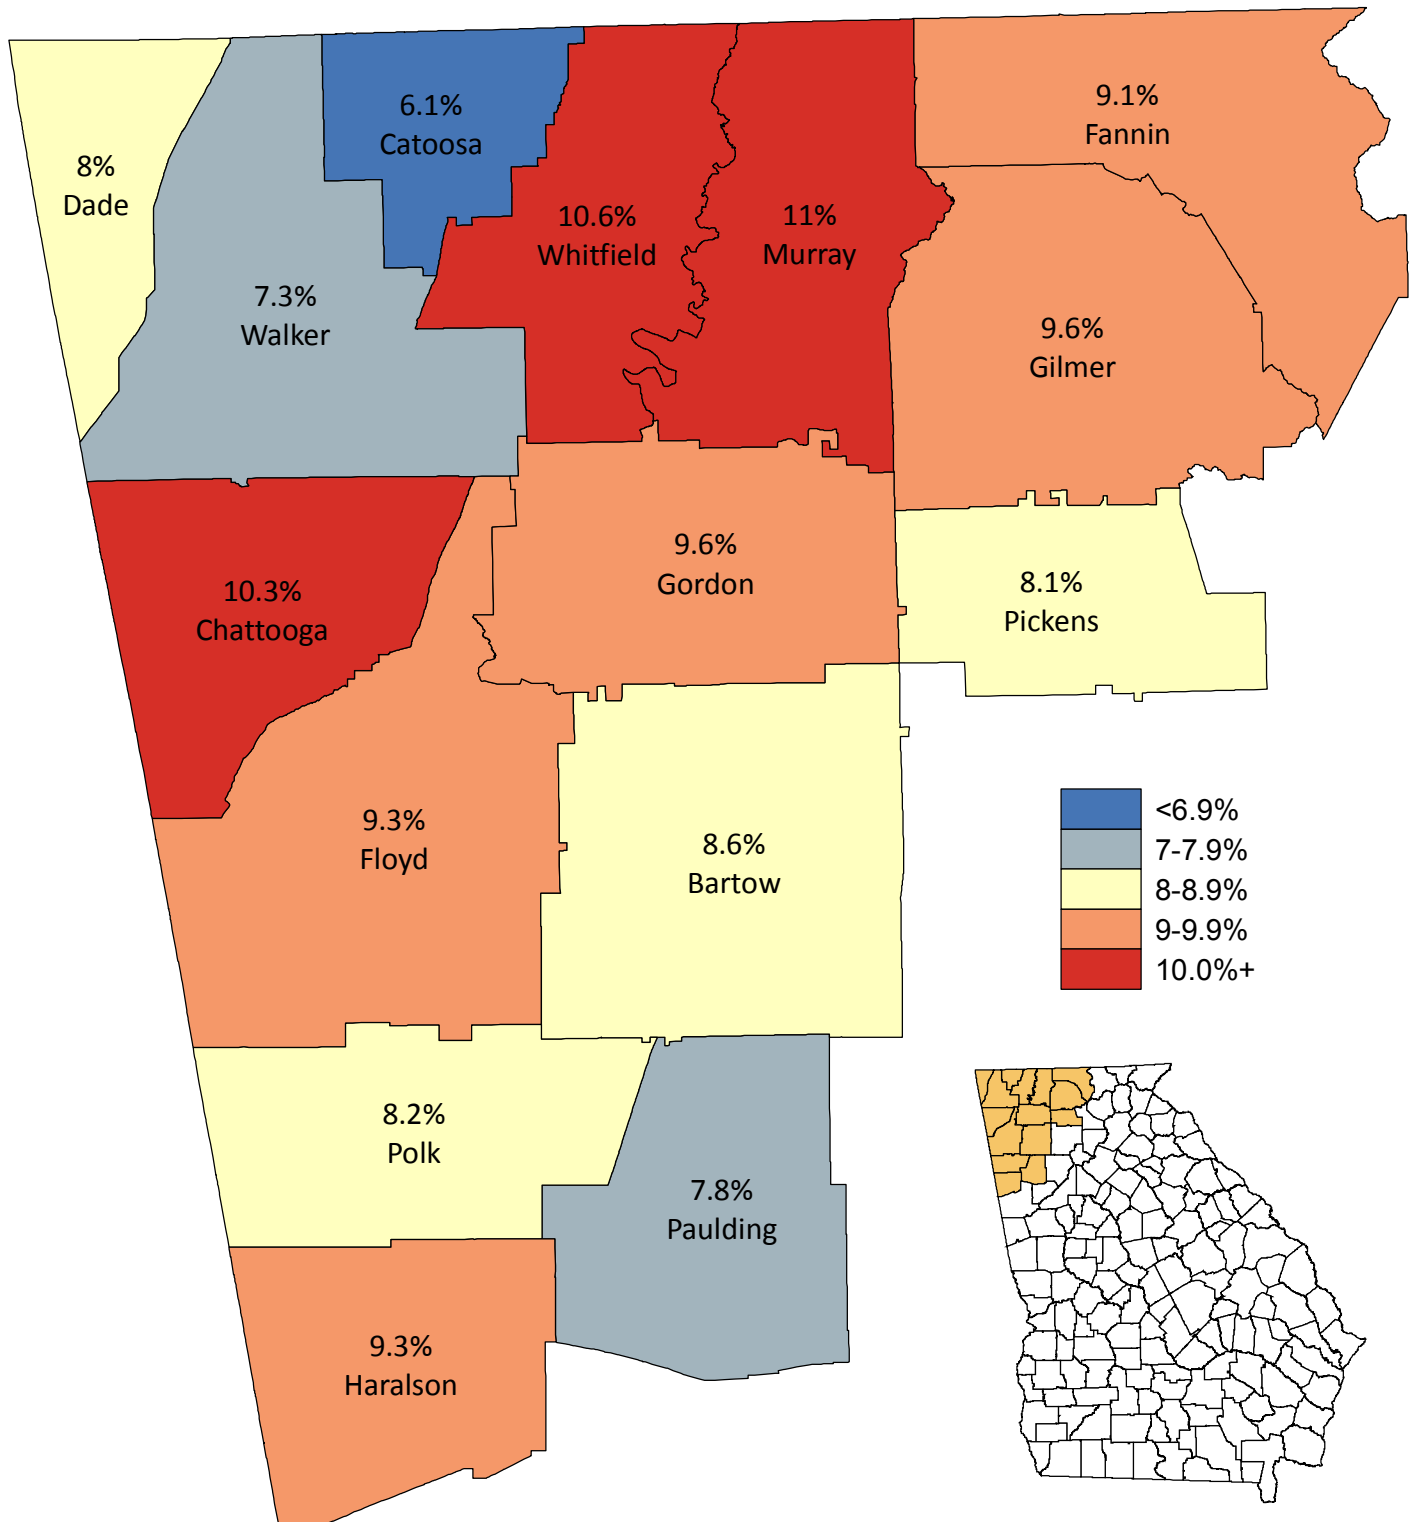

# Unemployment Statistics in Northwest Georgia

## May 2013

Source: Georgia Department of Labor,  
Workforce Statistics & Economic Research.  
Map prepared by the Northwest Georgia  
Regional Commission.

**Regional Unemployment Rate: 8.9%**  
**State Unemployment Rate: 8.3%**