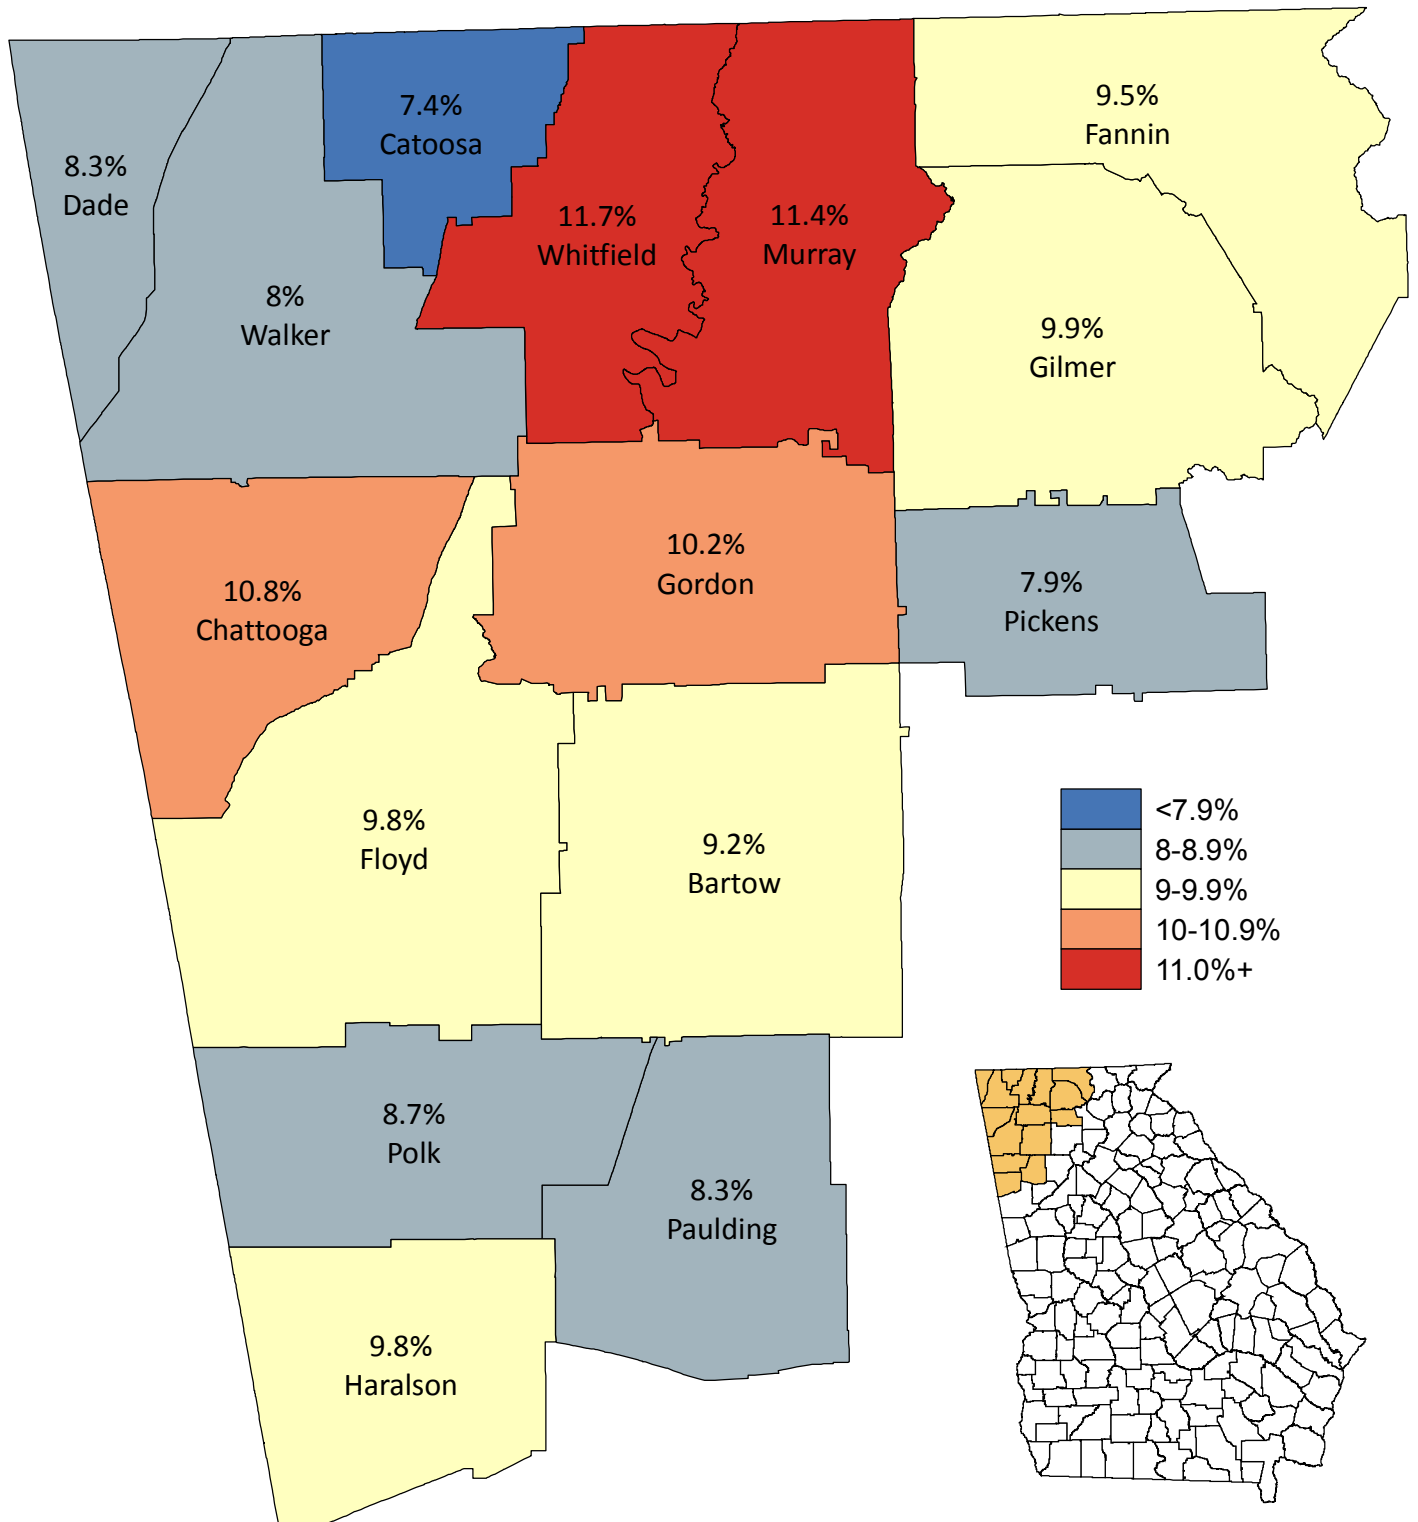

# Unemployment Statistics in Northwest Georgia June 2013

Source: Georgia Department of Labor,  
Workforce Statistics & Economic Research.  
Map prepared by the Northwest Georgia  
Regional Commission.

**Regional Unemployment Rate: 9.4%**  
**State Unemployment Rate: 8.6%**