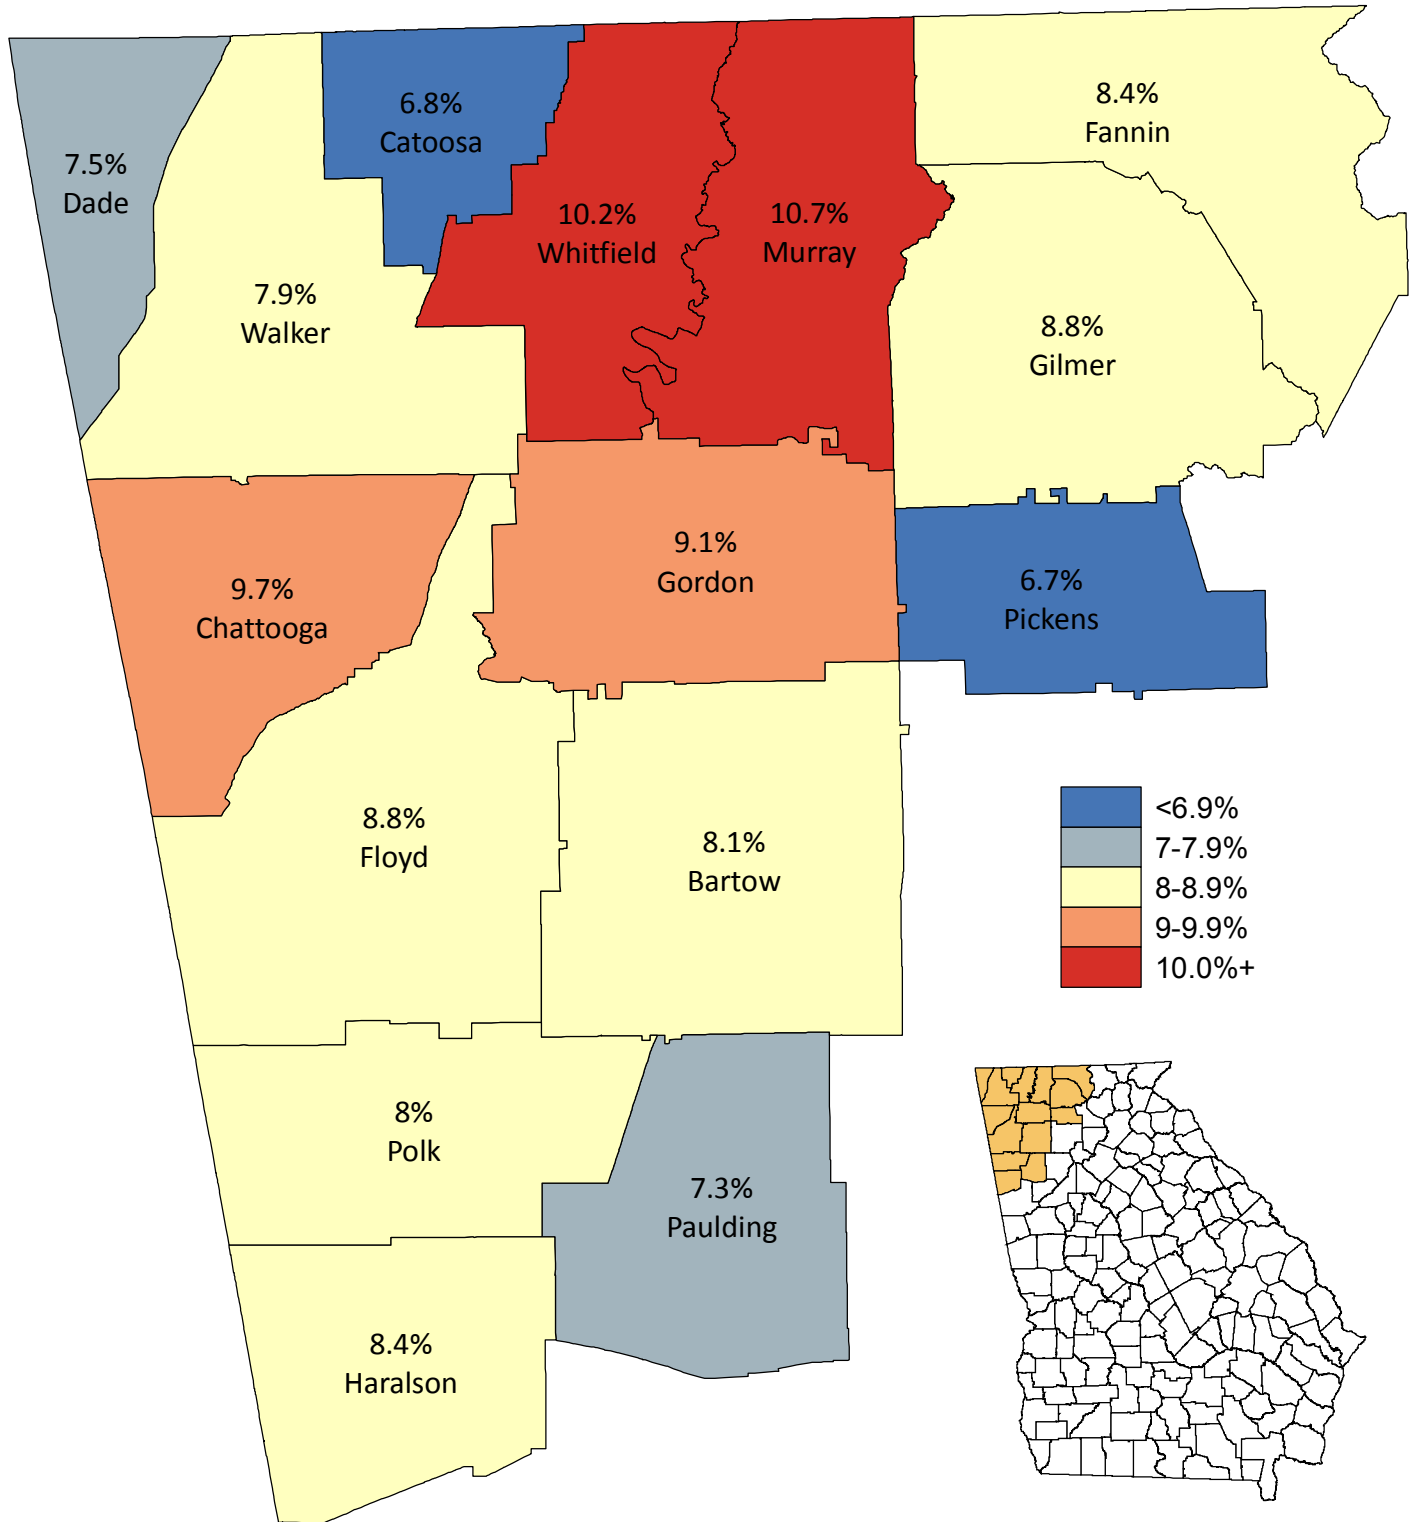

Unemployment Statistics in Northwest Georgia

August 2013

Source: Georgia Department of Labor,
Workforce Statistics & Economic Research.
Map prepared by the Northwest Georgia
Regional Commission.

Regional Unemployment Rate: 8.4%
State Unemployment Rate: 8.7%