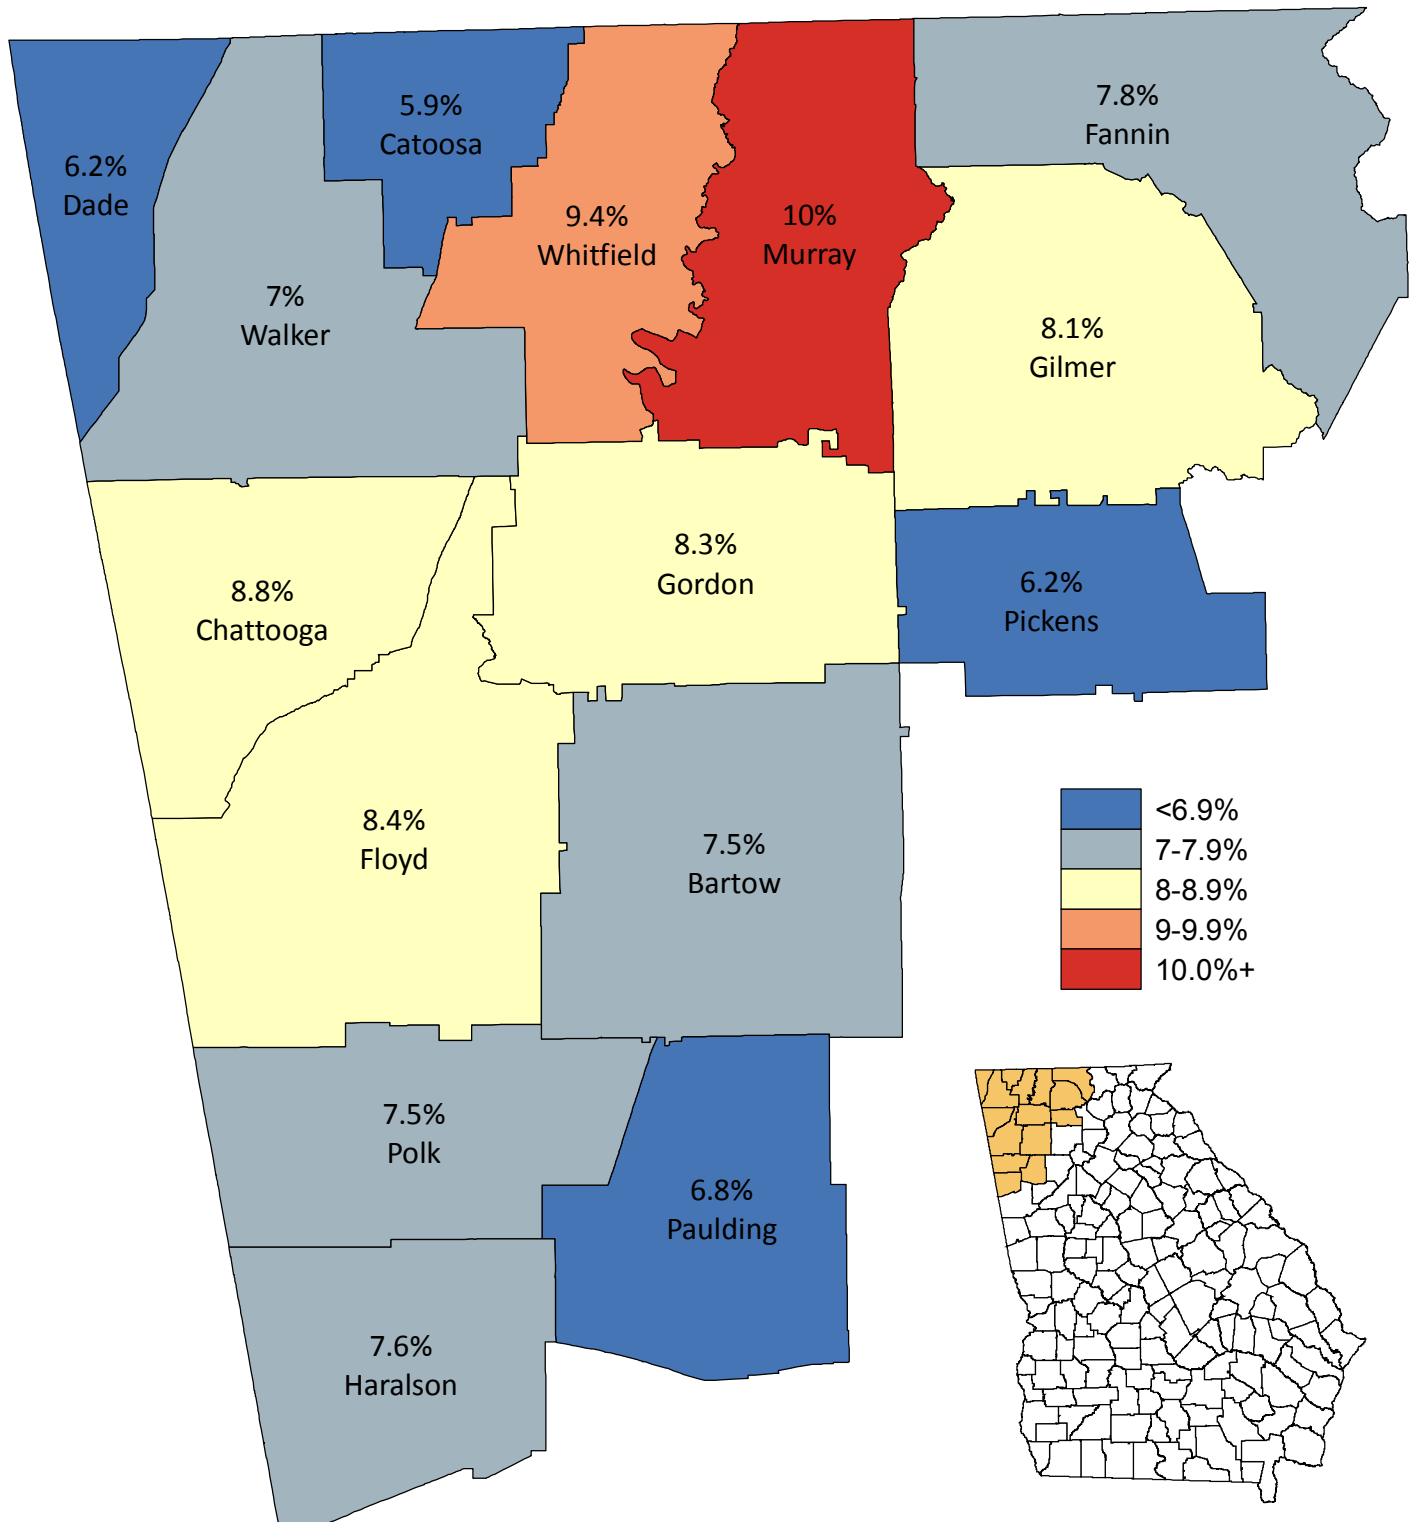

Unemployment Statistics in Northwest Georgia September 2013

Source: Georgia Department of Labor,
Workforce Statistics & Economic Research.
Map prepared by the Northwest Georgia
Regional Commission.

Regional Unemployment Rate: 7.7%
State Unemployment Rate: 8.3%