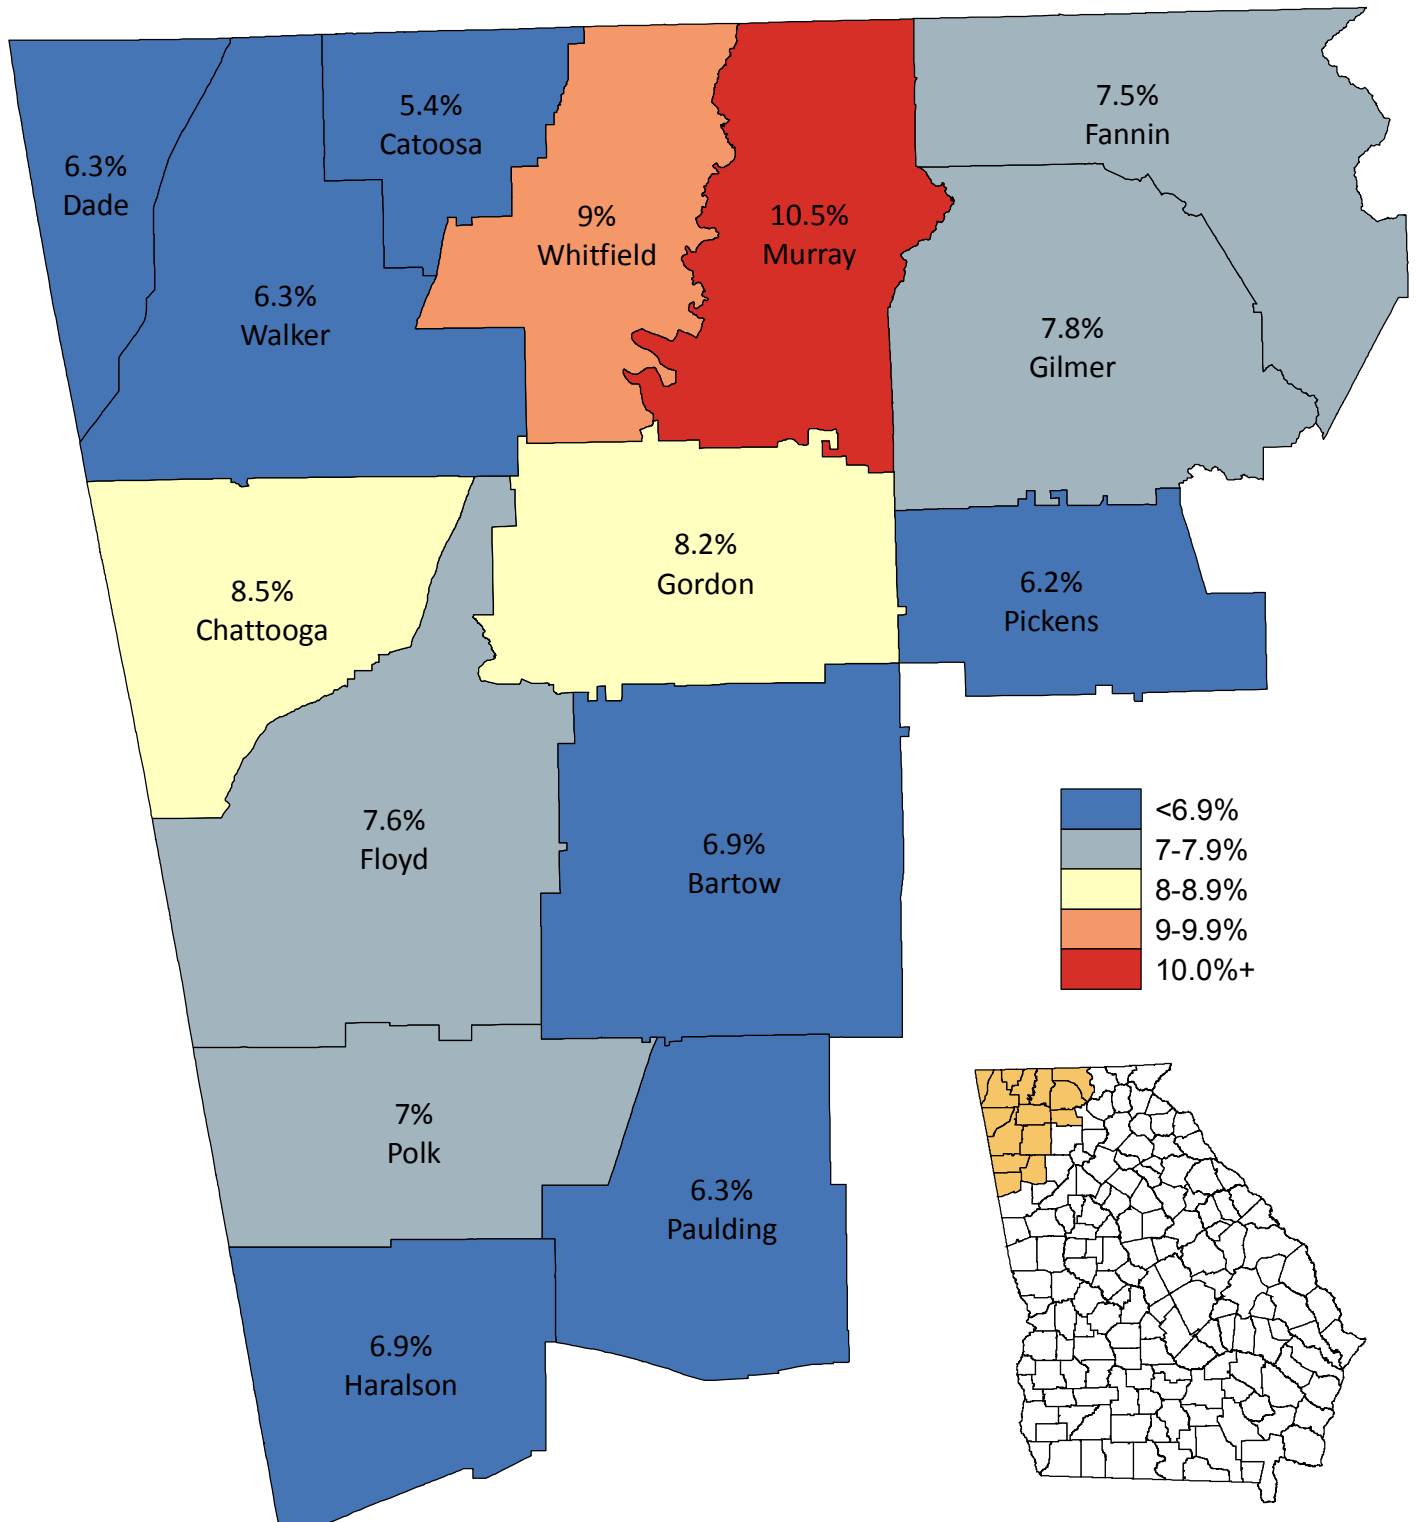

Unemployment Statistics in Northwest Georgia November 2013

Source: Georgia Department of Labor,
Workforce Statistics & Economic Research.
Map prepared by the Northwest Georgia
Regional Commission.

Regional Unemployment Rate: 7.4%
State Unemployment Rate: 7.7%