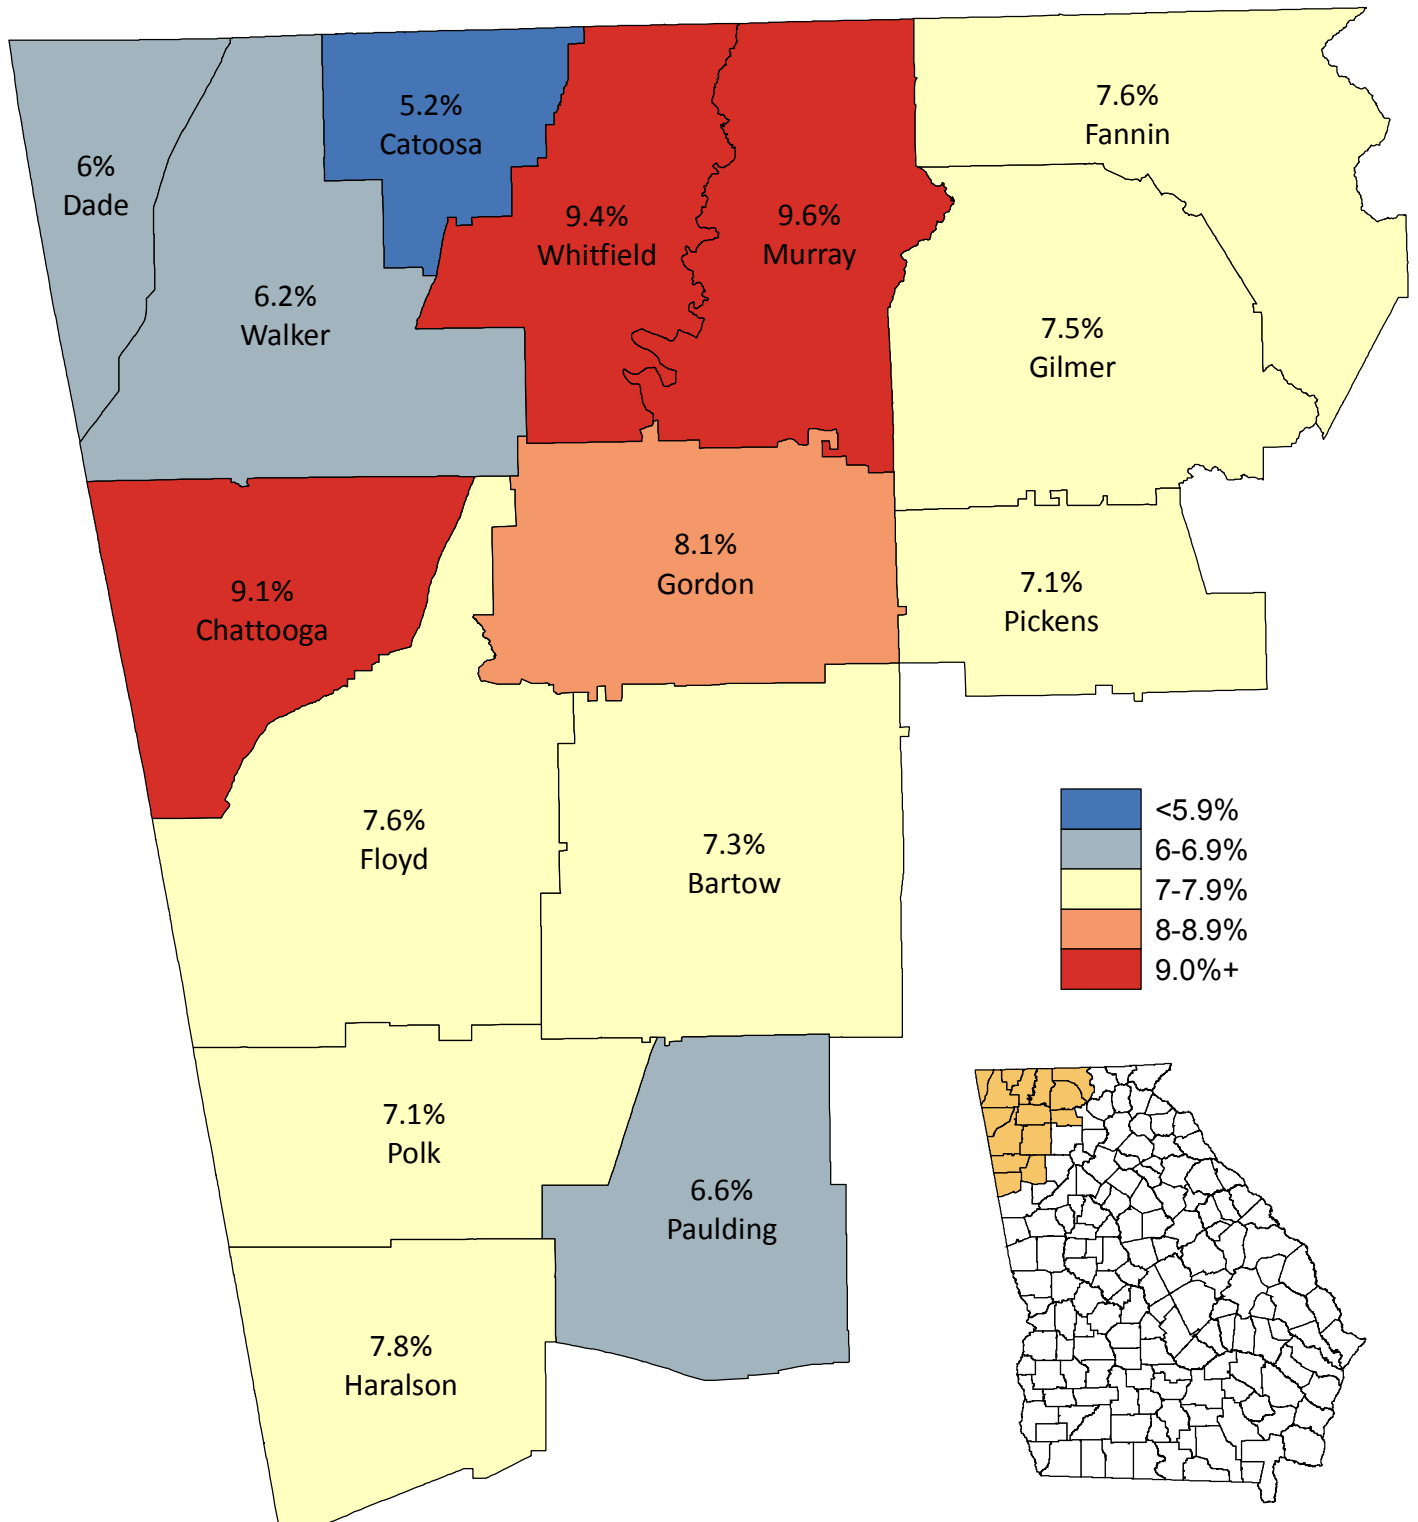

Unemployment Statistics in Northwest Georgia January 2014

Source: Georgia Department of Labor,
Workforce Statistics & Economic Research.
Map prepared by the Northwest Georgia
Regional Commission.

Regional Unemployment Rate: 7.5%
State Unemployment Rate: 7.3%