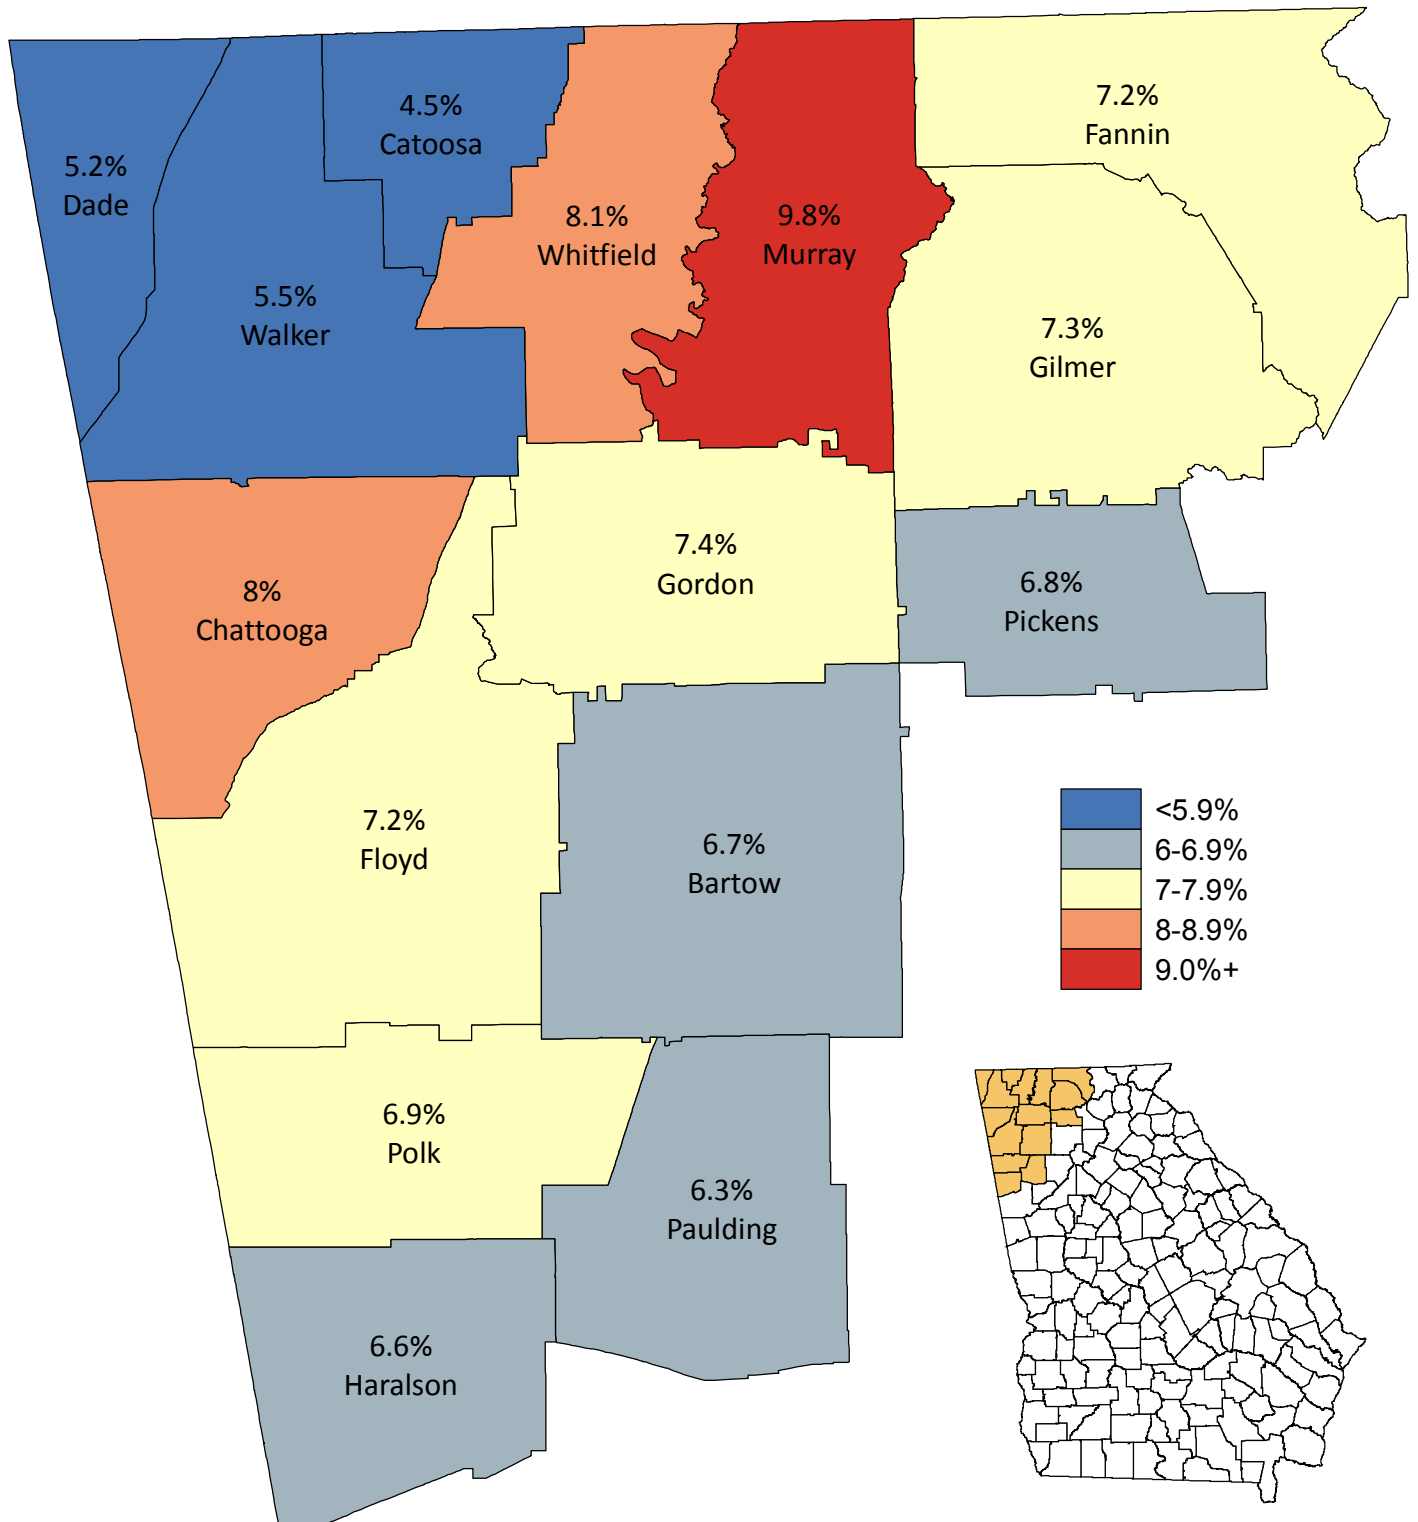

# Unemployment Statistics in Northwest Georgia March 2014

Source: Georgia Department of Labor,  
Workforce Statistics & Economic Research.  
Map prepared by the Northwest Georgia  
Regional Commission.

**Regional Unemployment Rate: 6.9%**  
**State Unemployment Rate: 7.0%**