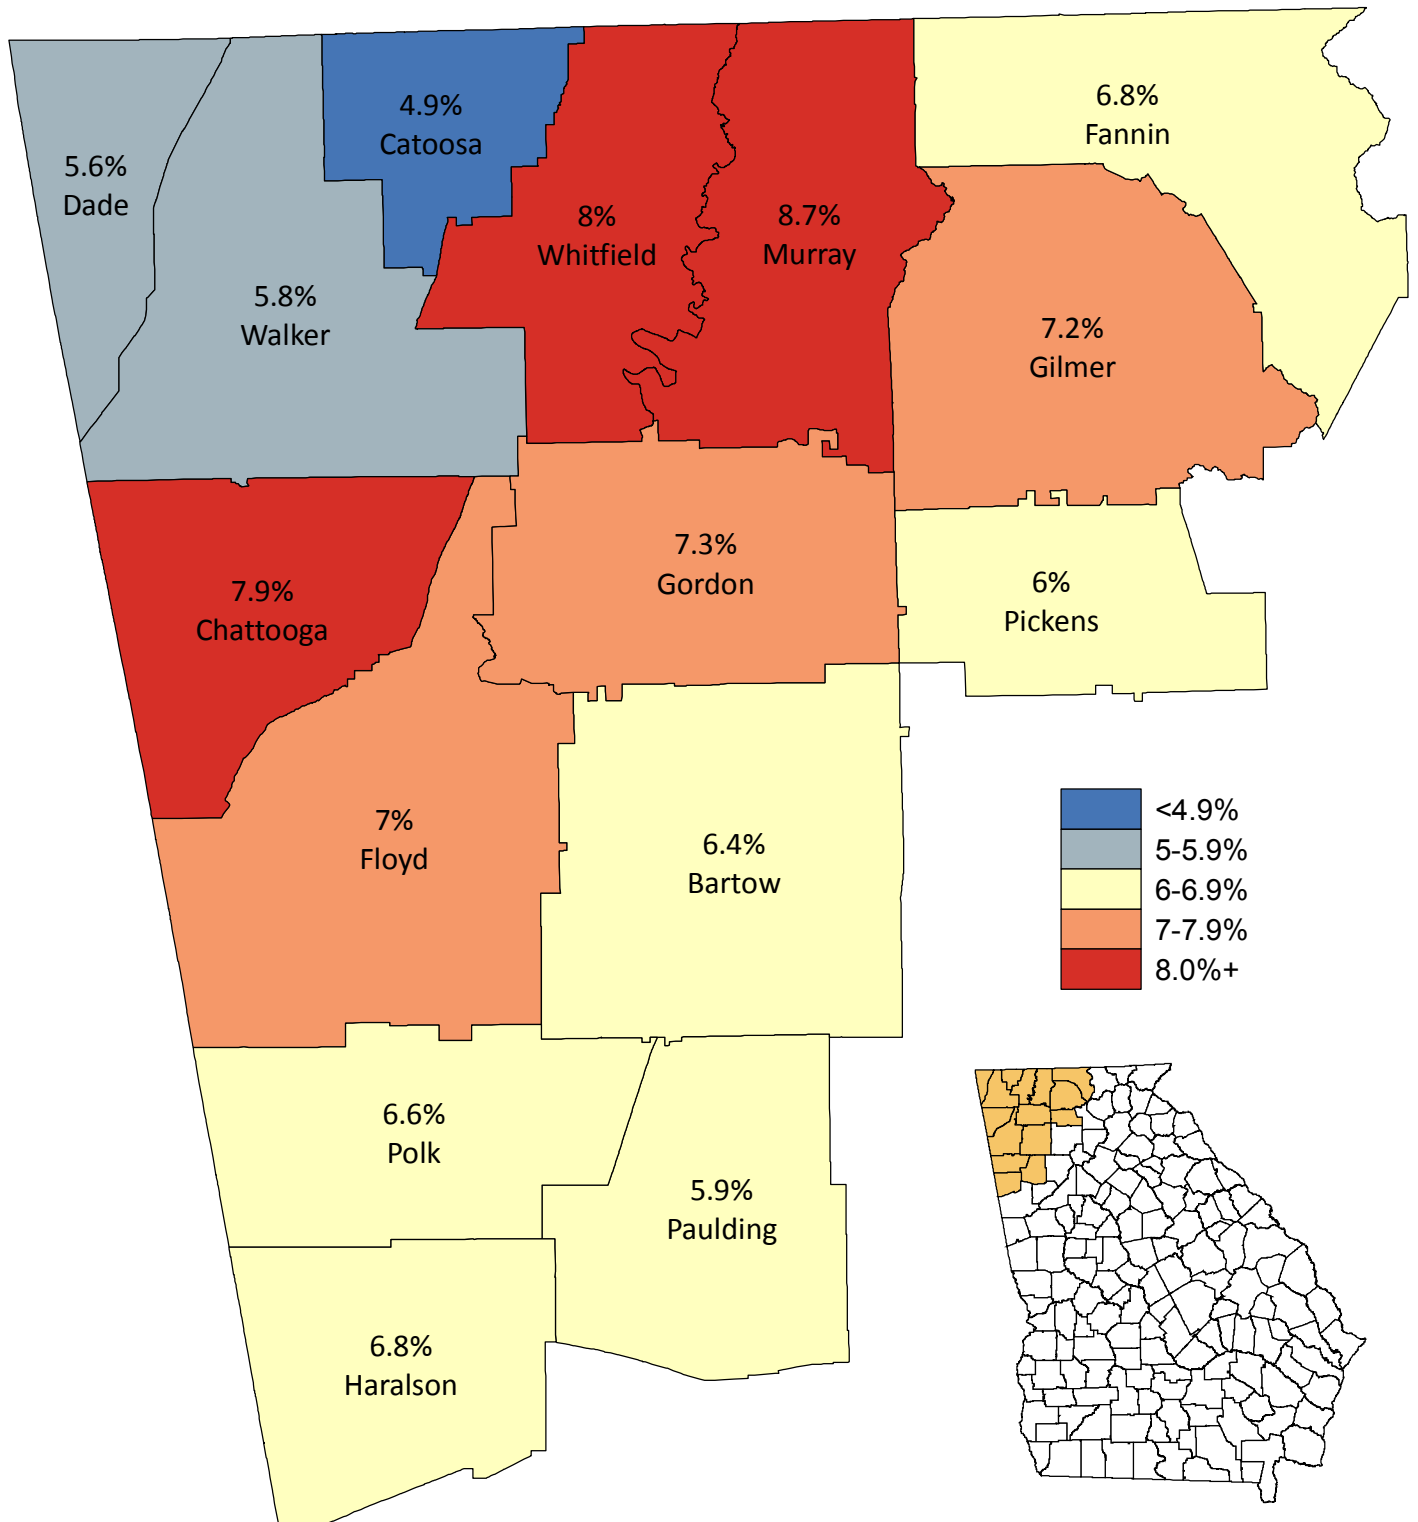

Unemployment Statistics in Northwest Georgia

April 2014

Source: Georgia Department of Labor,
Workforce Statistics & Economic Research.
Map prepared by the Northwest Georgia
Regional Commission.

Regional Unemployment Rate: 6.7%
State Unemployment Rate: 6.9%