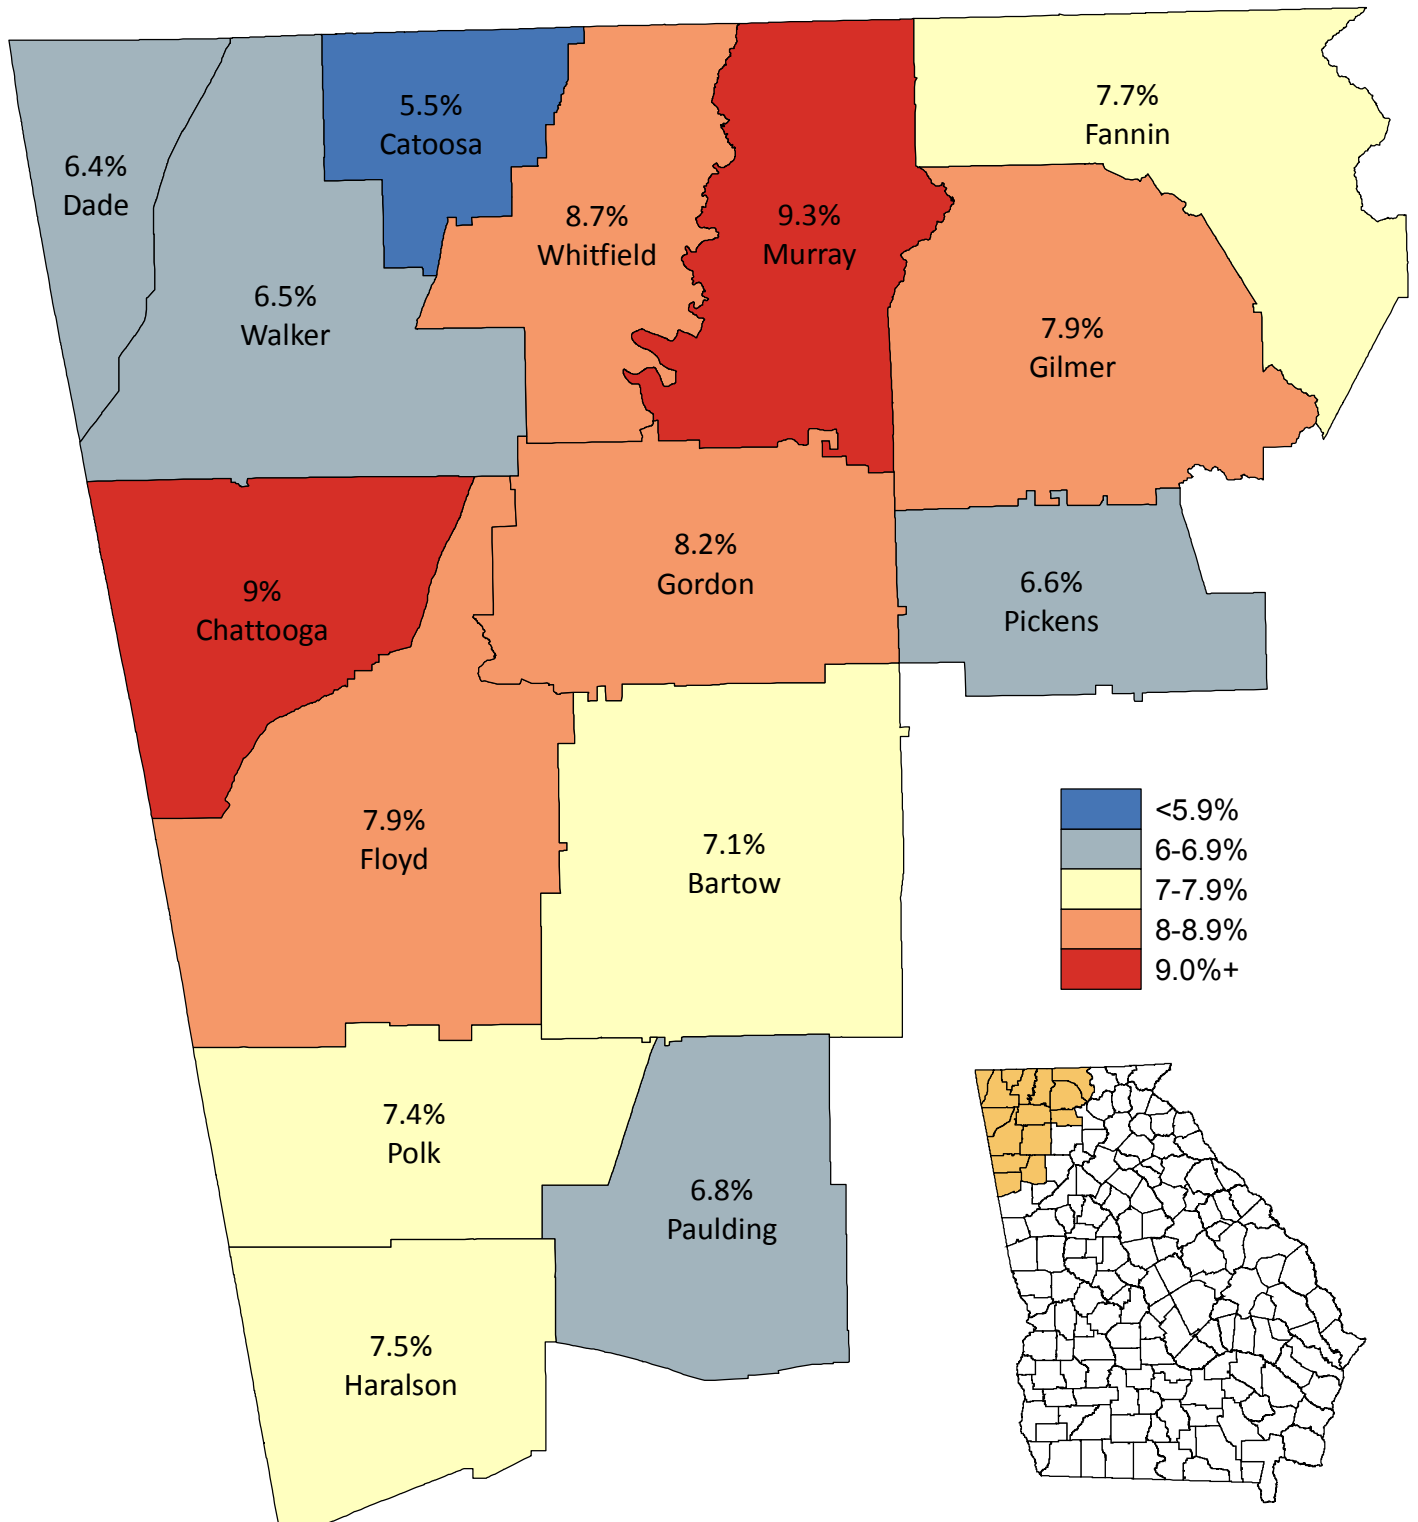

Unemployment Statistics in Northwest Georgia

May 2014

Source: Georgia Department of Labor,
Workforce Statistics & Economic Research.
Map prepared by the Northwest Georgia
Regional Commission.

Regional Unemployment Rate: 7.5%
State Unemployment Rate: 7.2%