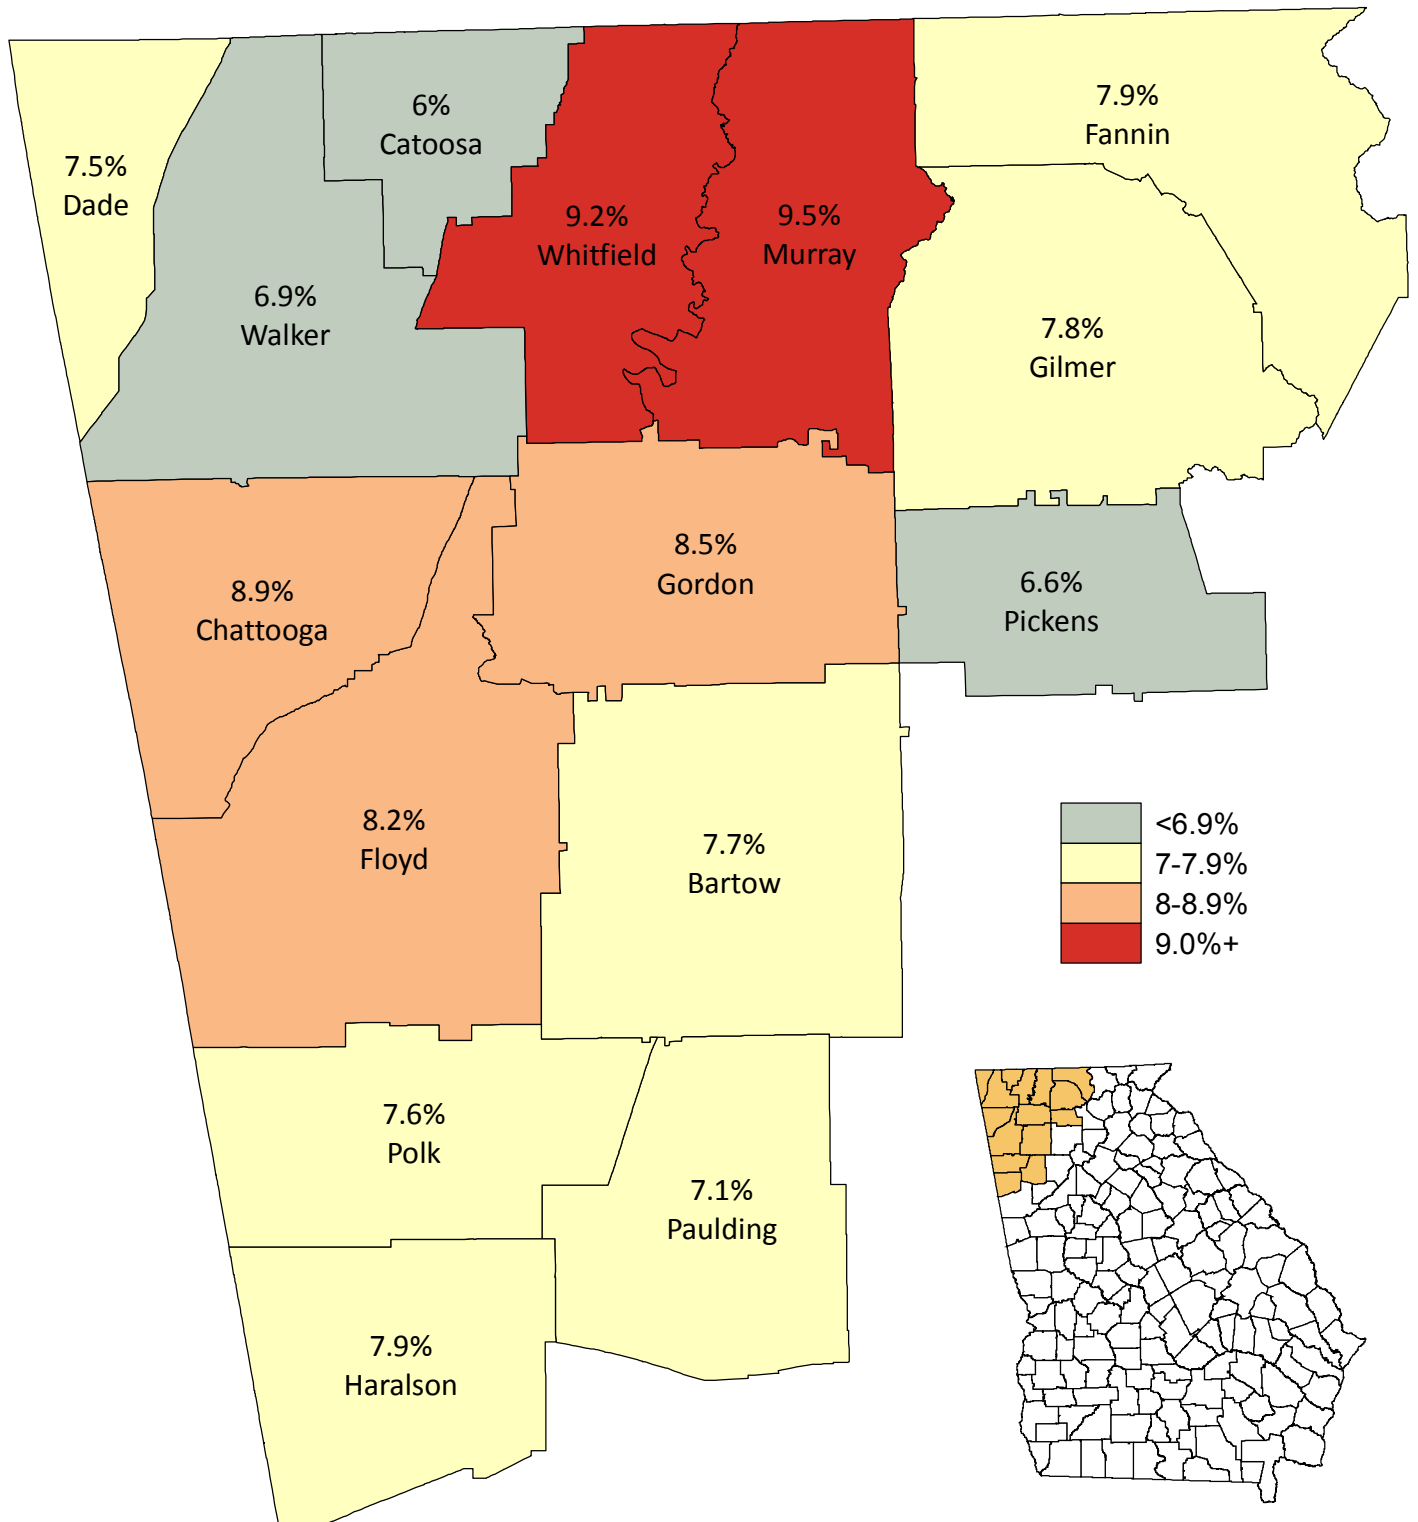

Unemployment Statistics in Northwest Georgia June 2014

Source: Georgia Department of Labor,
Workforce Statistics & Economic Research.
Map prepared by the Northwest Georgia
Regional Commission.

Regional Unemployment Rate: 7.8%
State Unemployment Rate: 7.4%