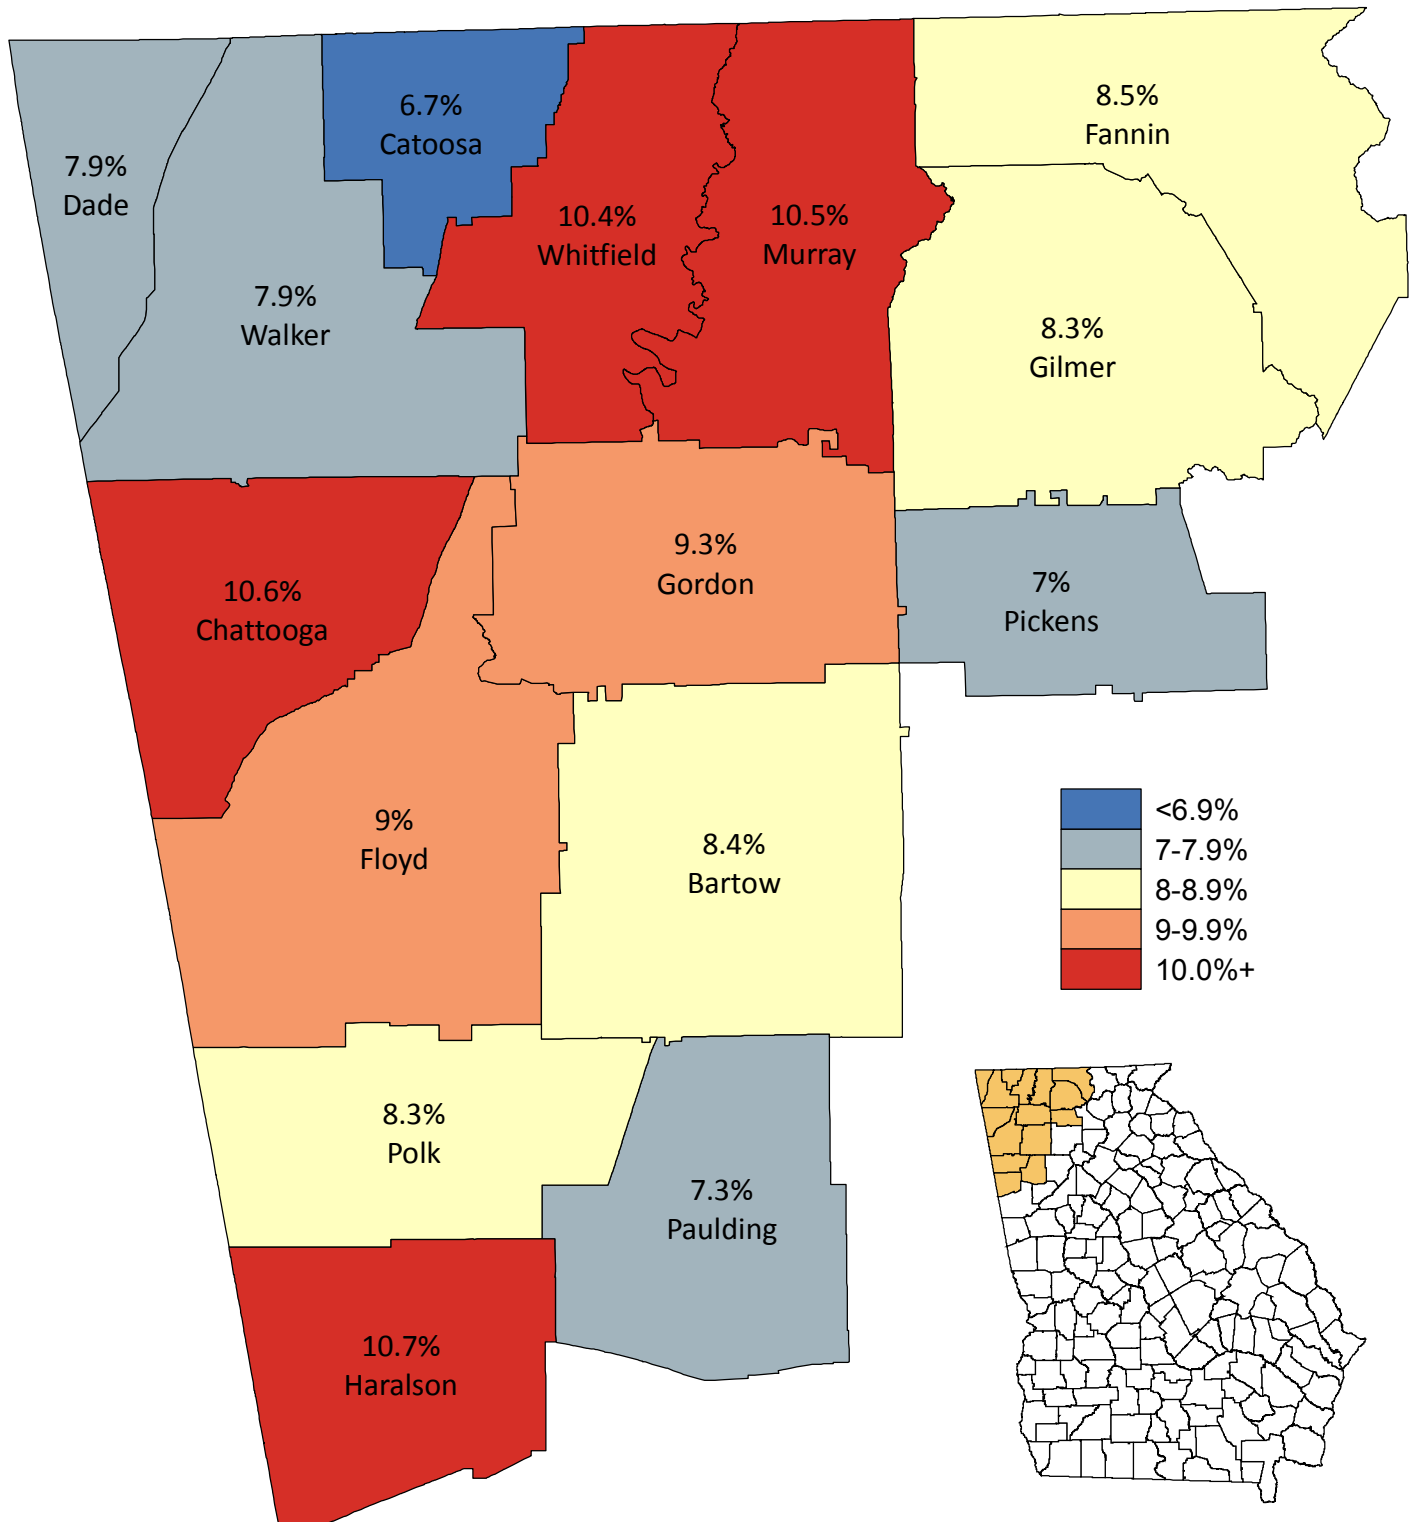

Unemployment Statistics in Northwest Georgia

July 2014

Source: Georgia Department of Labor,
Workforce Statistics & Economic Research.
Map prepared by the Northwest Georgia
Regional Commission.

Regional Unemployment Rate: 8.7%
State Unemployment Rate: 7.8%