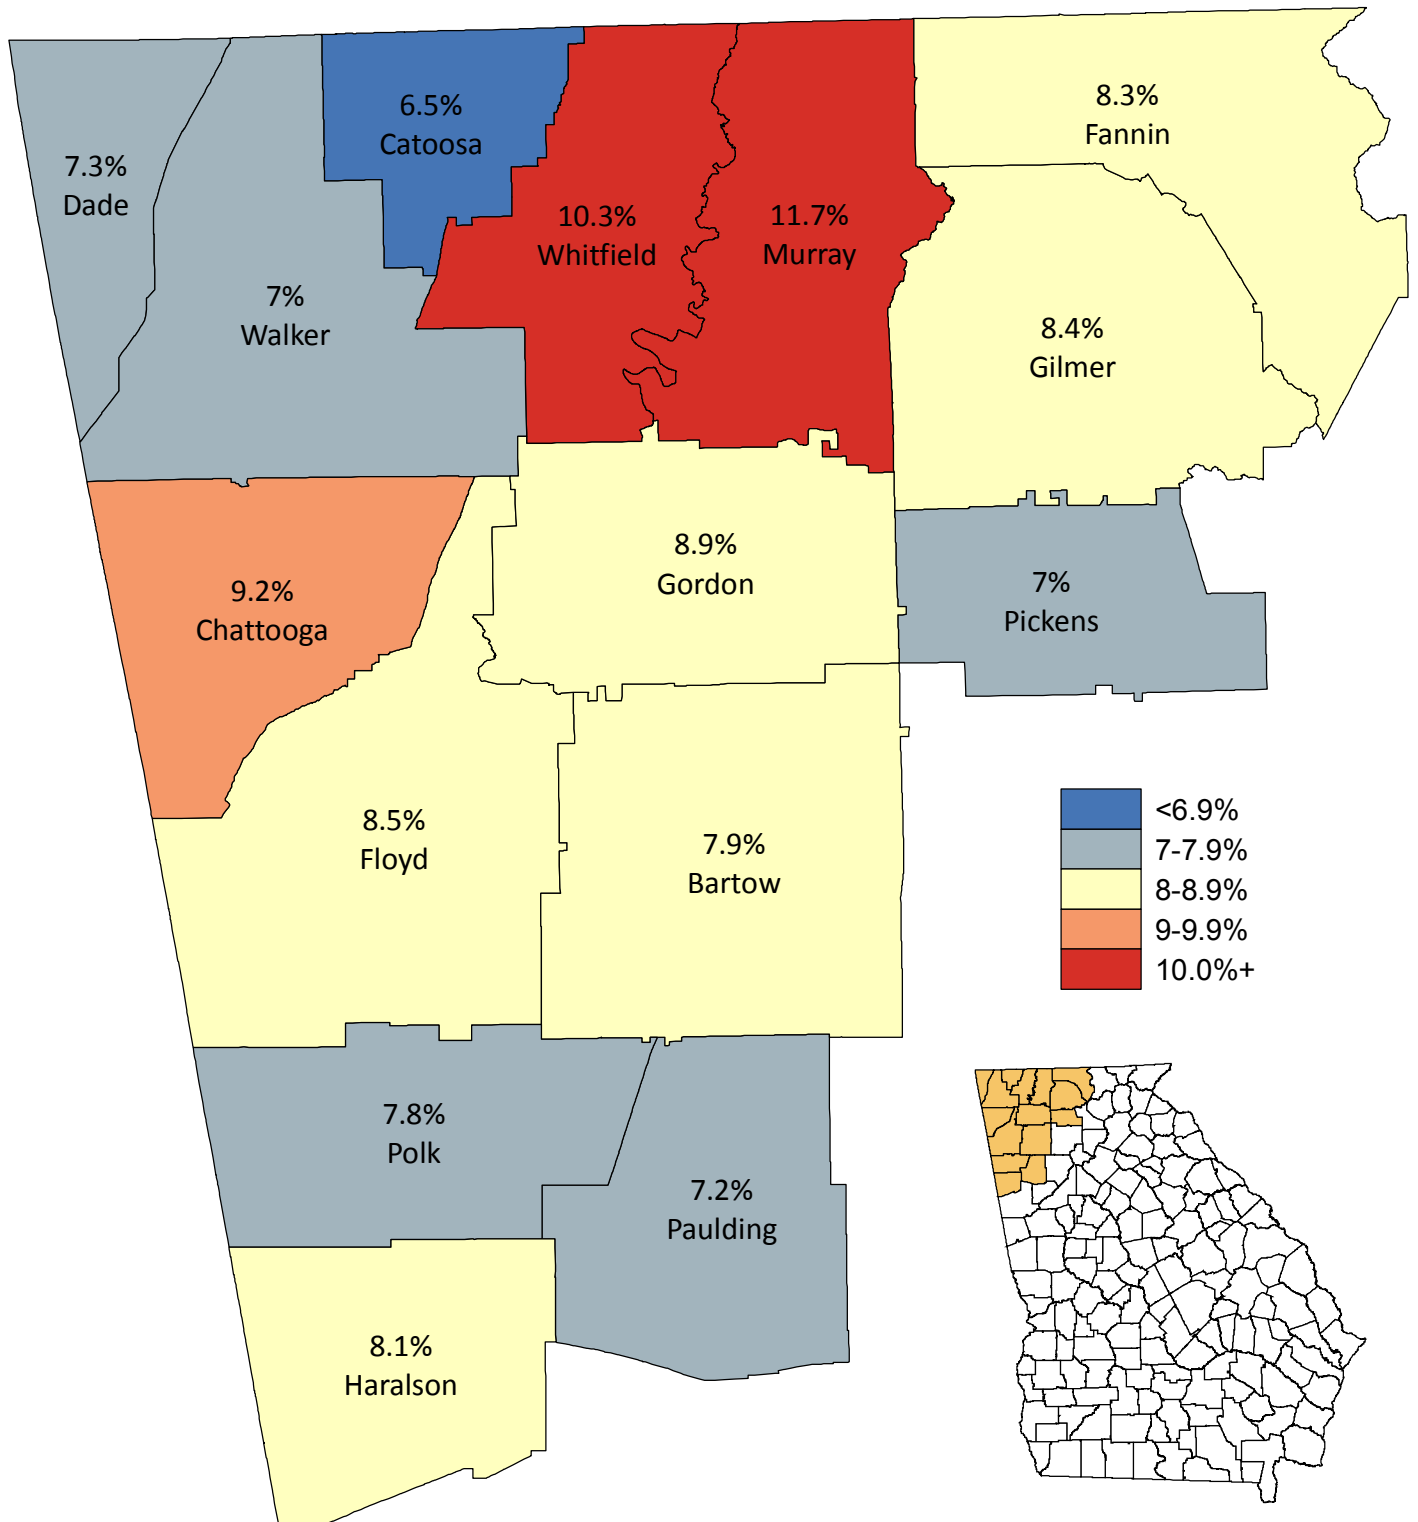

Unemployment Statistics in Northwest Georgia

August 2014

Source: Georgia Department of Labor,
Workforce Statistics & Economic Research.
Map prepared by the Northwest Georgia
Regional Commission.

Regional Unemployment Rate: 8.3%
State Unemployment Rate: 8.1%