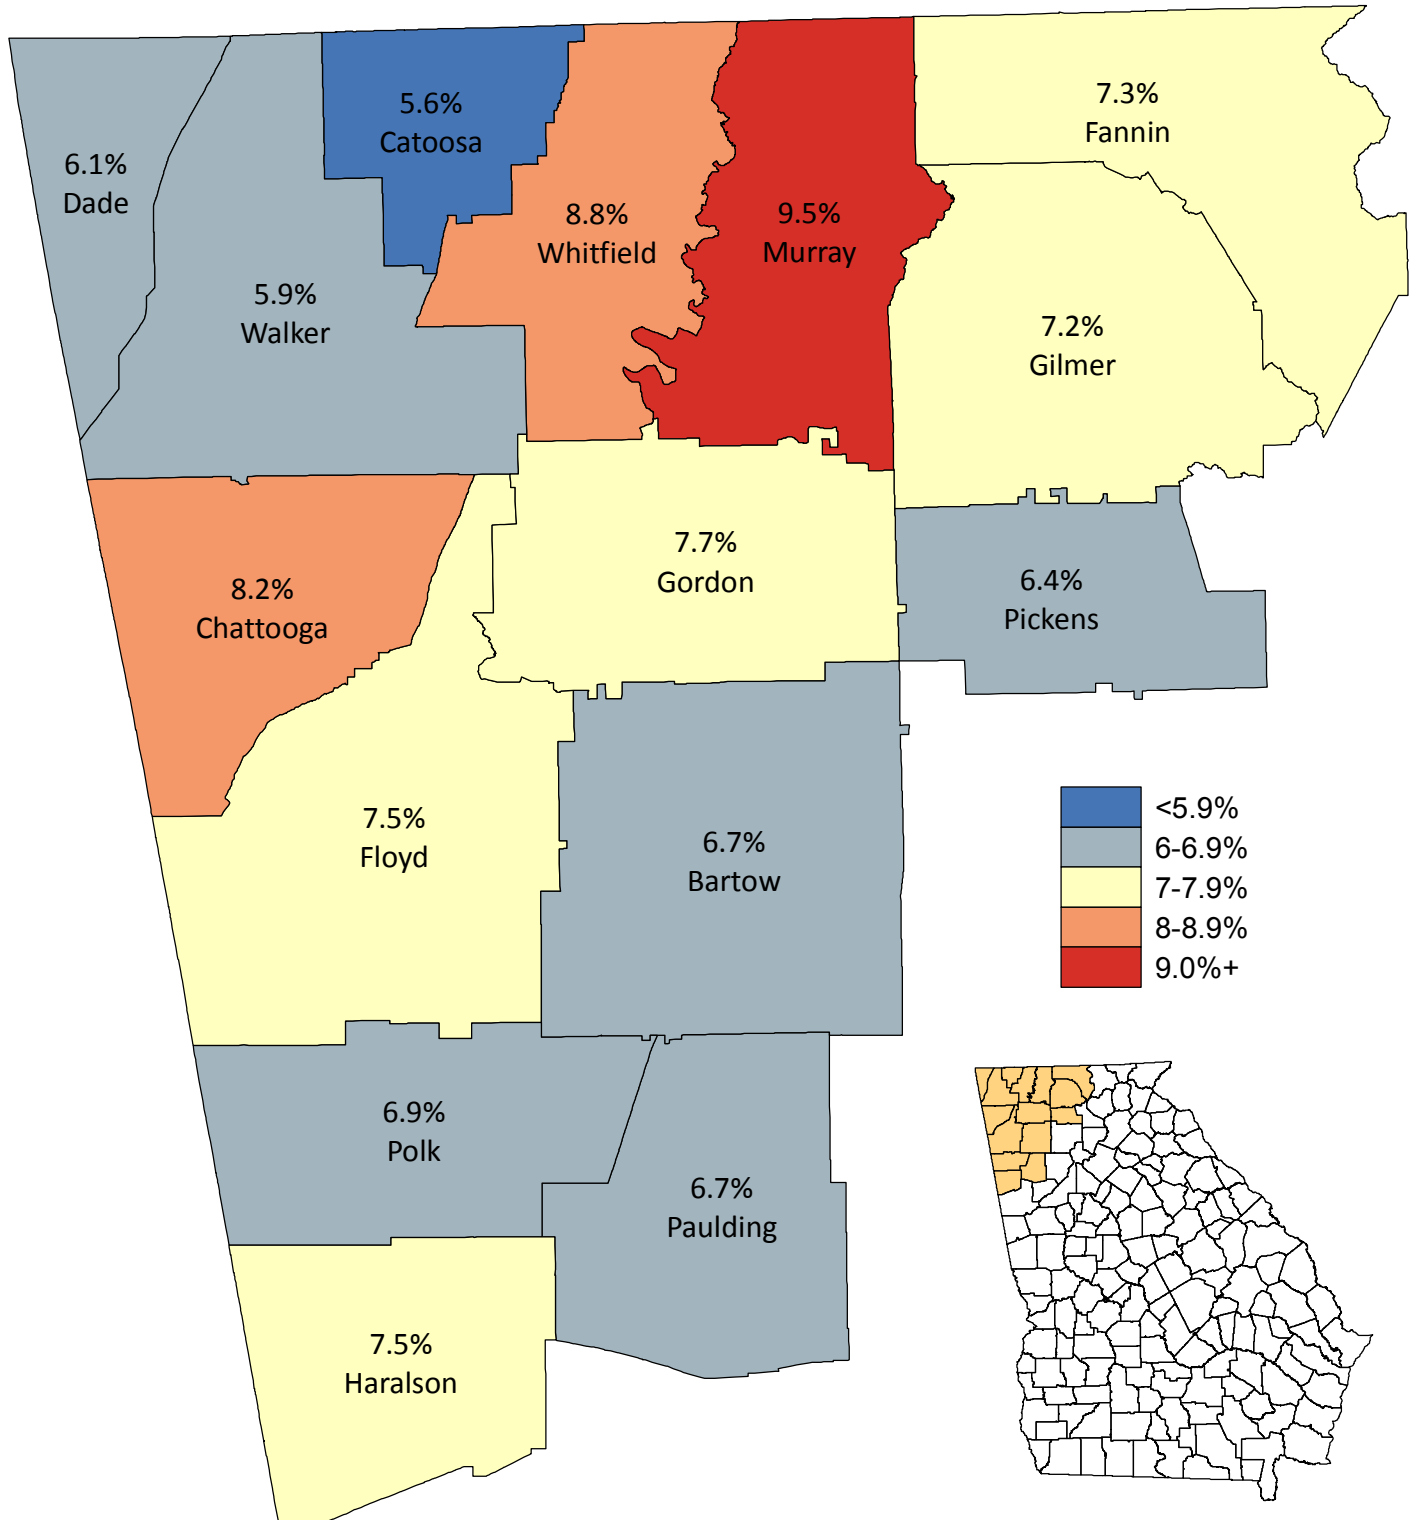

Unemployment Statistics in Northwest Georgia September 2014

Source: Georgia Department of Labor,
Workforce Statistics & Economic Research.
Map prepared by the Northwest Georgia
Regional Commission.

Regional Unemployment Rate: 7.2%
State Unemployment Rate: 7.9%