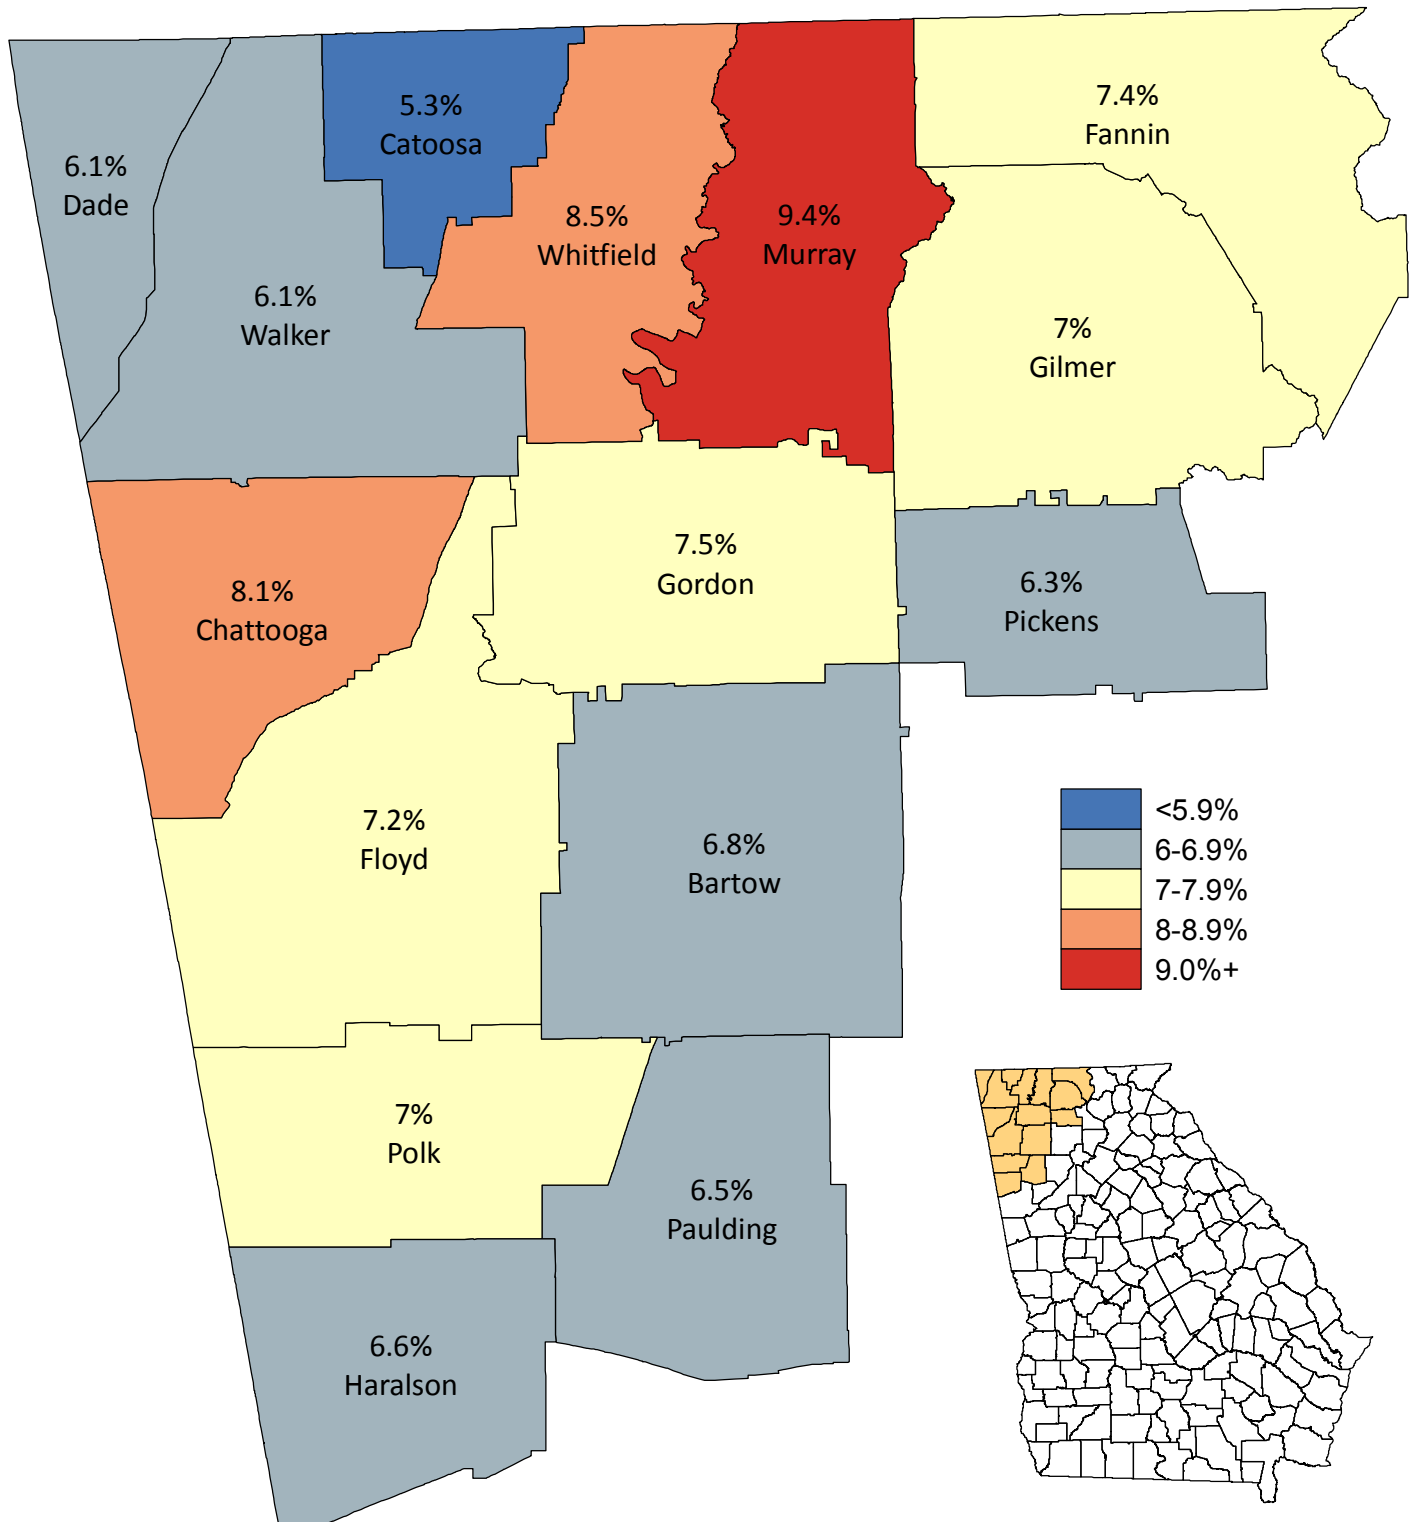

Unemployment Statistics in Northwest Georgia October 2014

Source: Georgia Department of Labor,
Workforce Statistics & Economic Research.
Map prepared by the Northwest Georgia
Regional Commission.

Regional Unemployment Rate: 7.1%
State Unemployment Rate: 7.7%