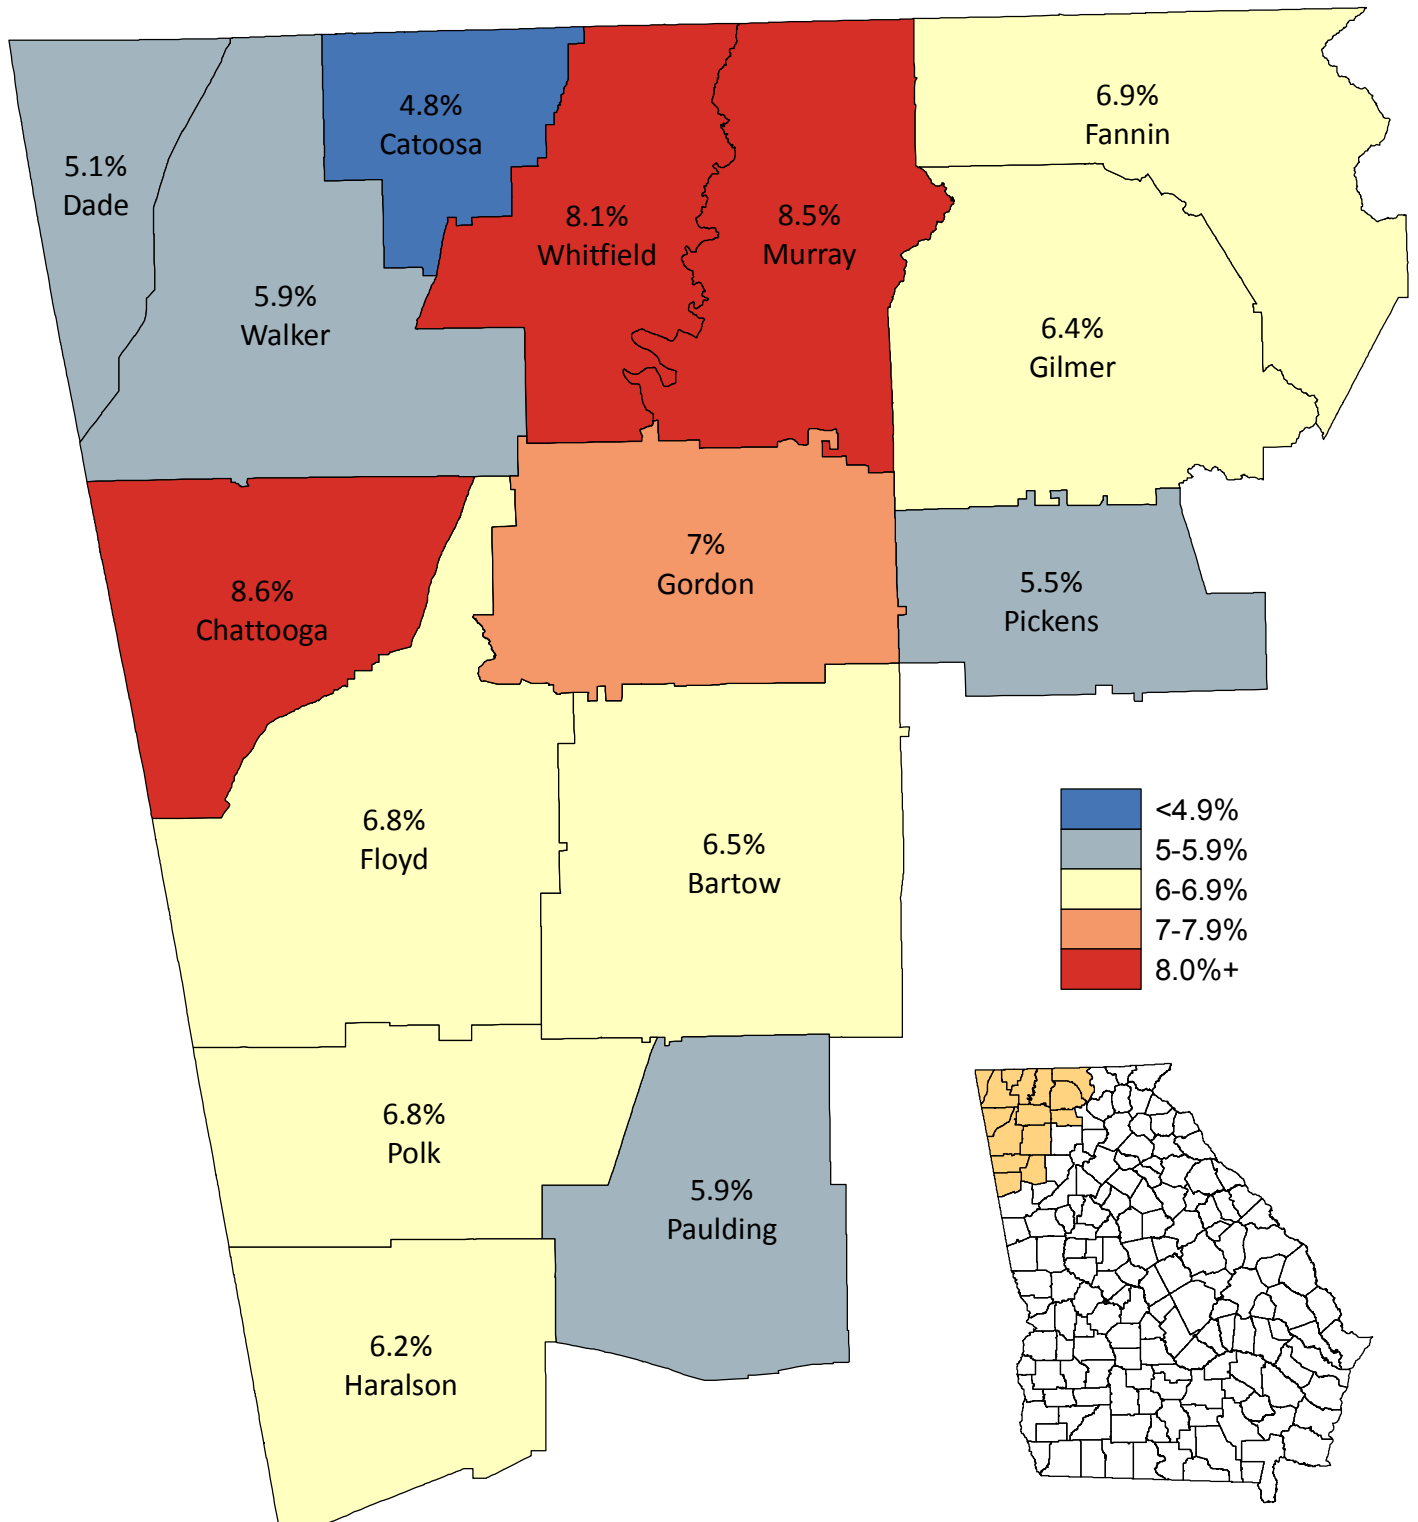

# Unemployment Statistics in Northwest Georgia

## December 2014

Source: Georgia Department of Labor,  
Workforce Statistics & Economic Research.  
Map prepared by the Northwest Georgia  
Regional Commission.

**Regional Unemployment Rate: 6.6%**  
**State Unemployment Rate: 6.9%**