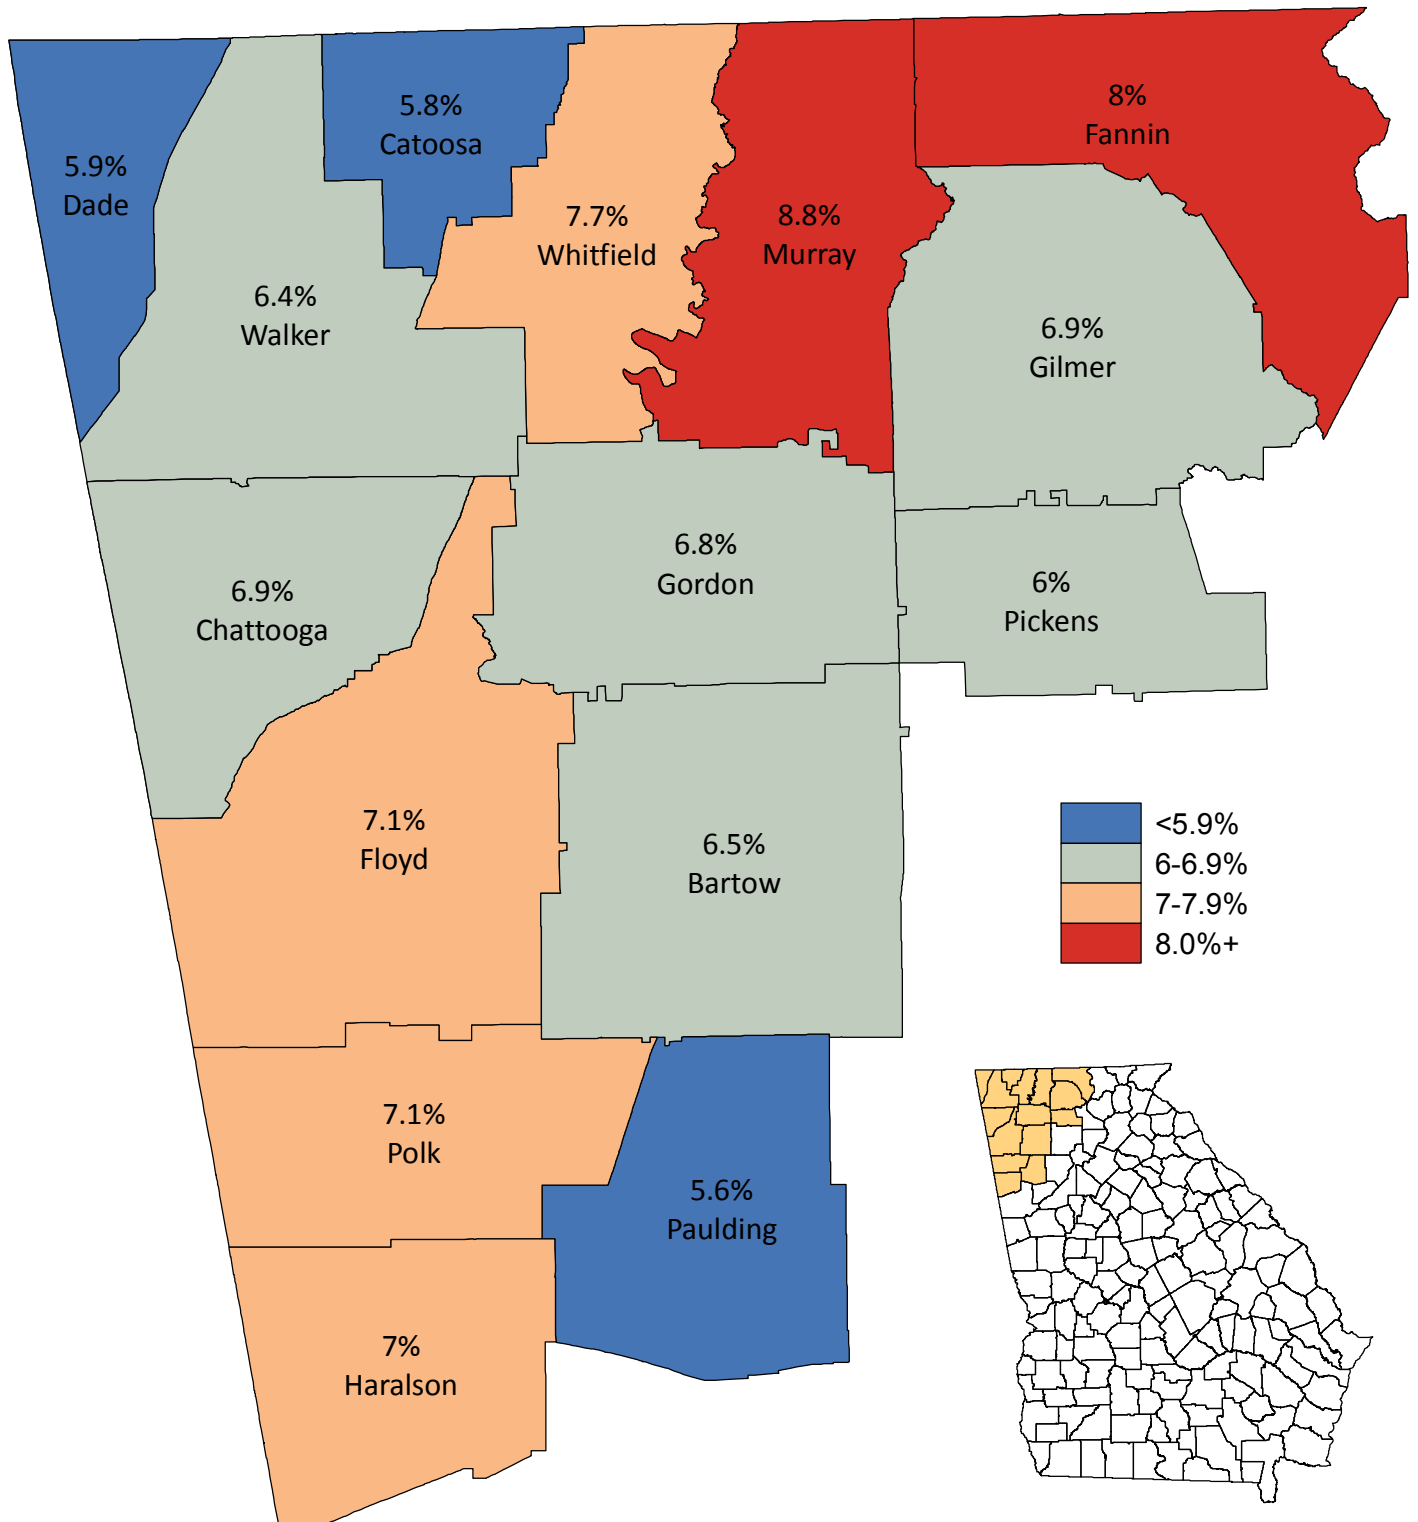

Unemployment Statistics in Northwest Georgia January 2015

Source: Georgia Department of Labor,
Workforce Statistics & Economic Research.
Map prepared by the Northwest Georgia
Regional Commission.

Regional Unemployment Rate: 6.8%
State Unemployment Rate: 6.4%