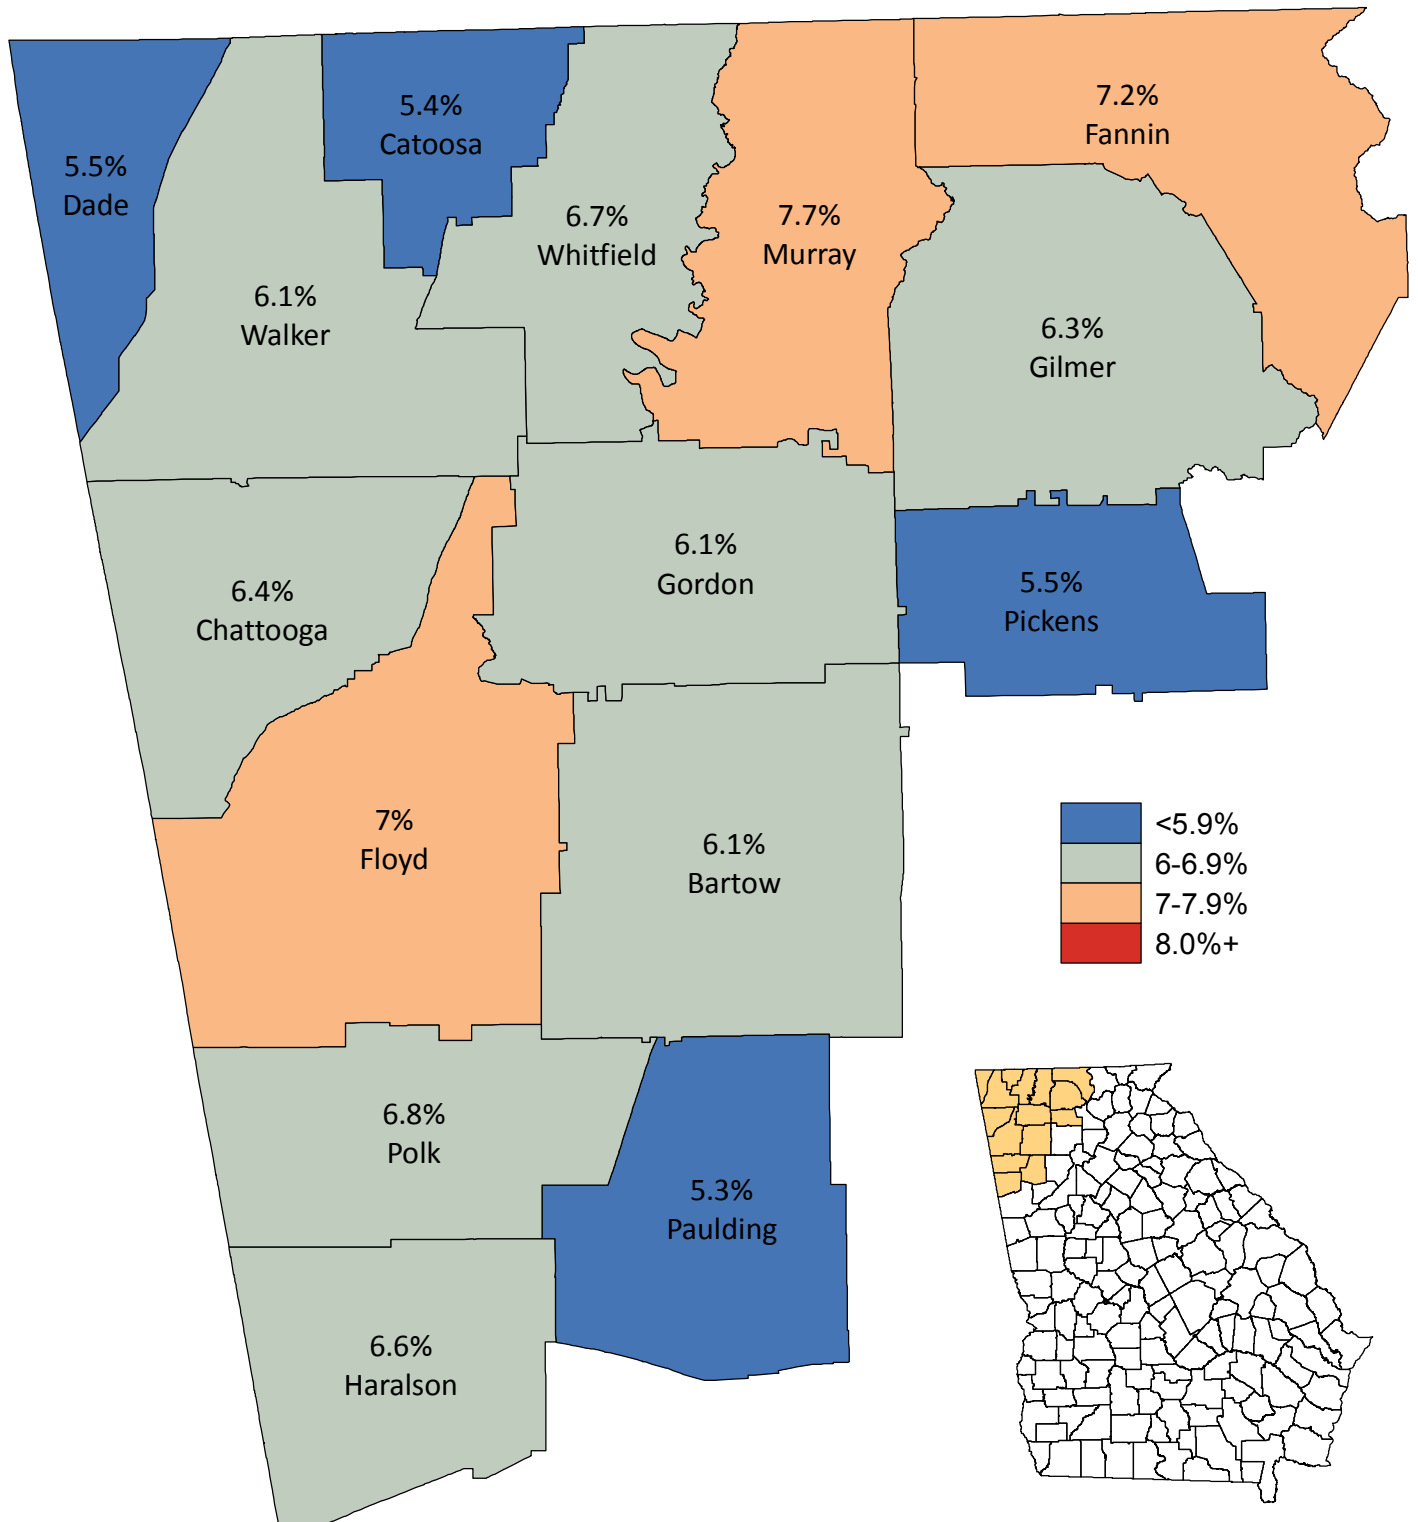

Unemployment Statistics in Northwest Georgia March 2015

Source: Georgia Department of Labor,
Workforce Statistics & Economic Research.
Map prepared by the Northwest Georgia
Regional Commission.

Regional Unemployment Rate: 6.3%
State Unemployment Rate: 6.3%