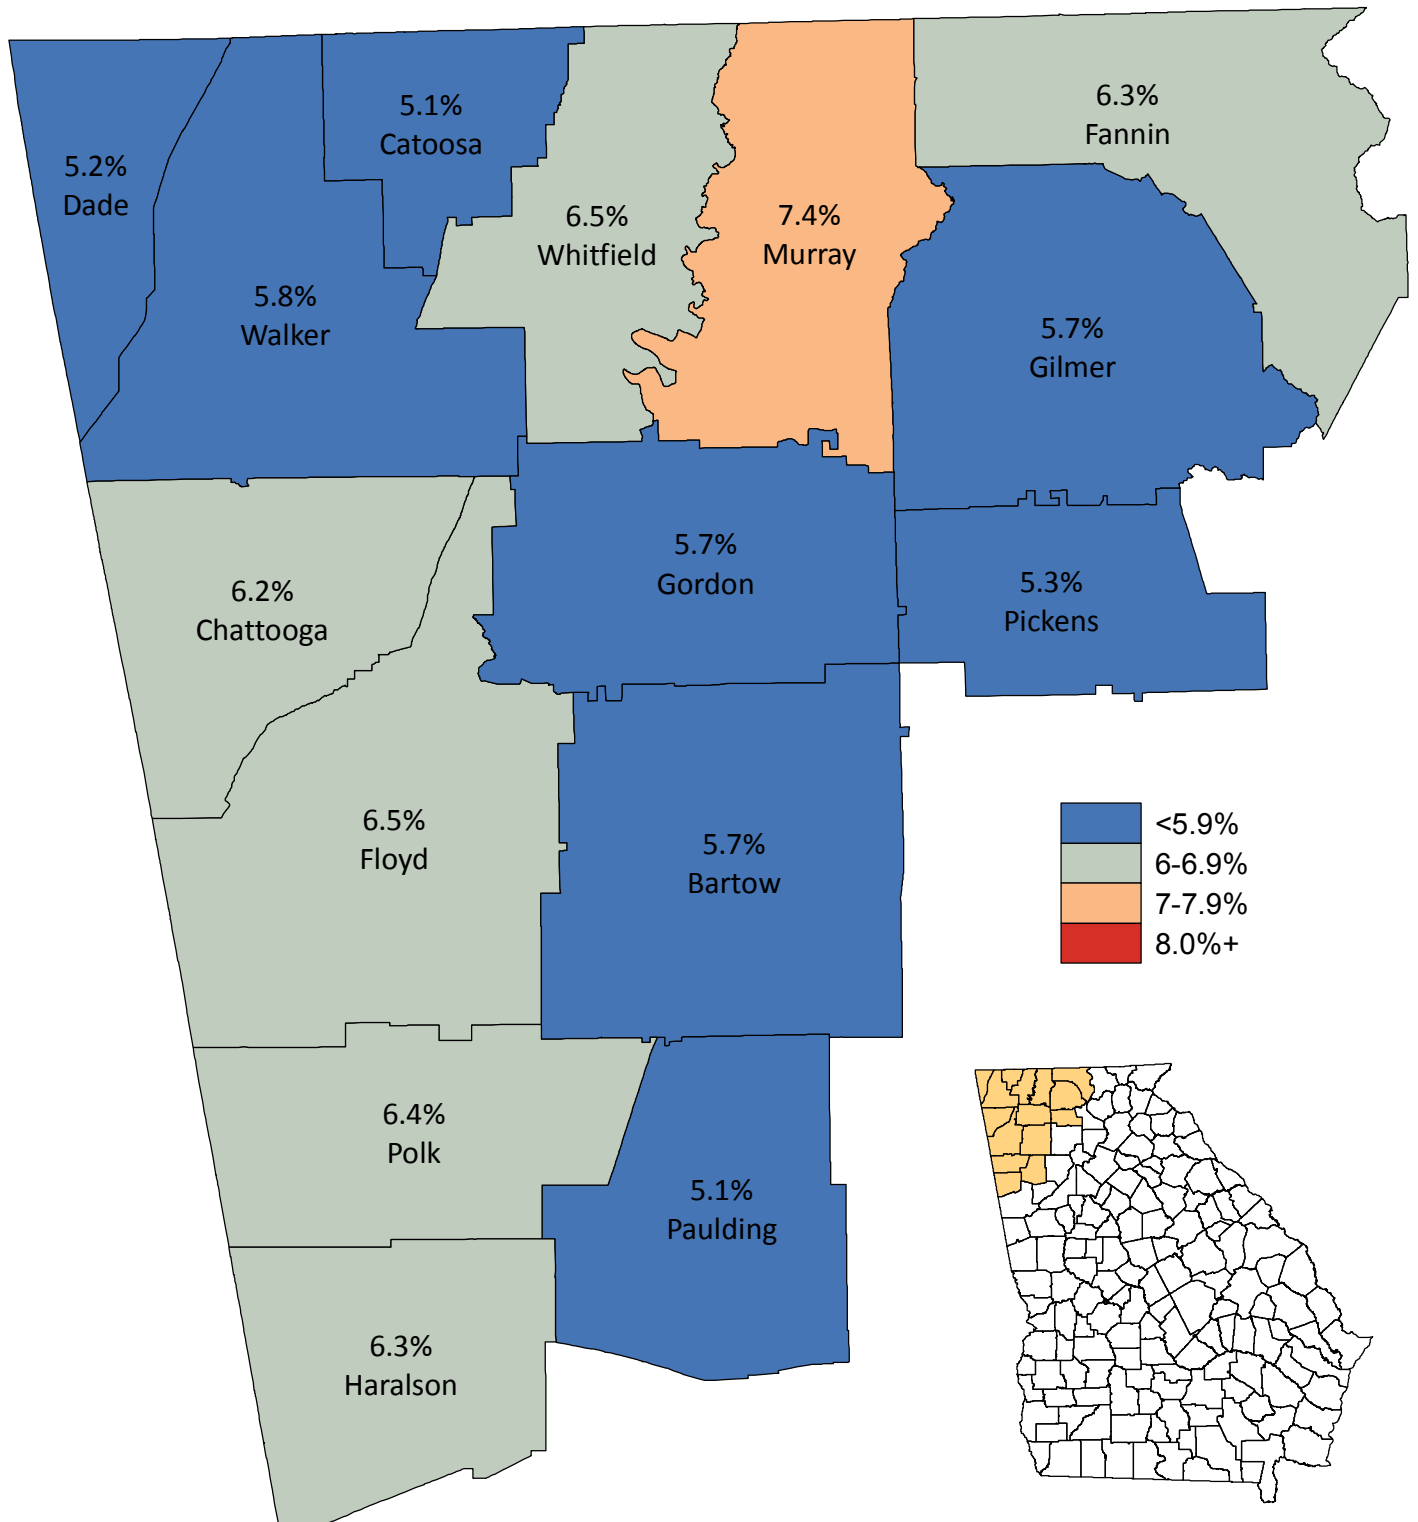

Unemployment Statistics in Northwest Georgia

April 2015

Source: Georgia Department of Labor,
Workforce Statistics & Economic Research.
Map prepared by the Northwest Georgia
Regional Commission.

Regional Unemployment Rate: 5.9%
State Unemployment Rate: 6.3%