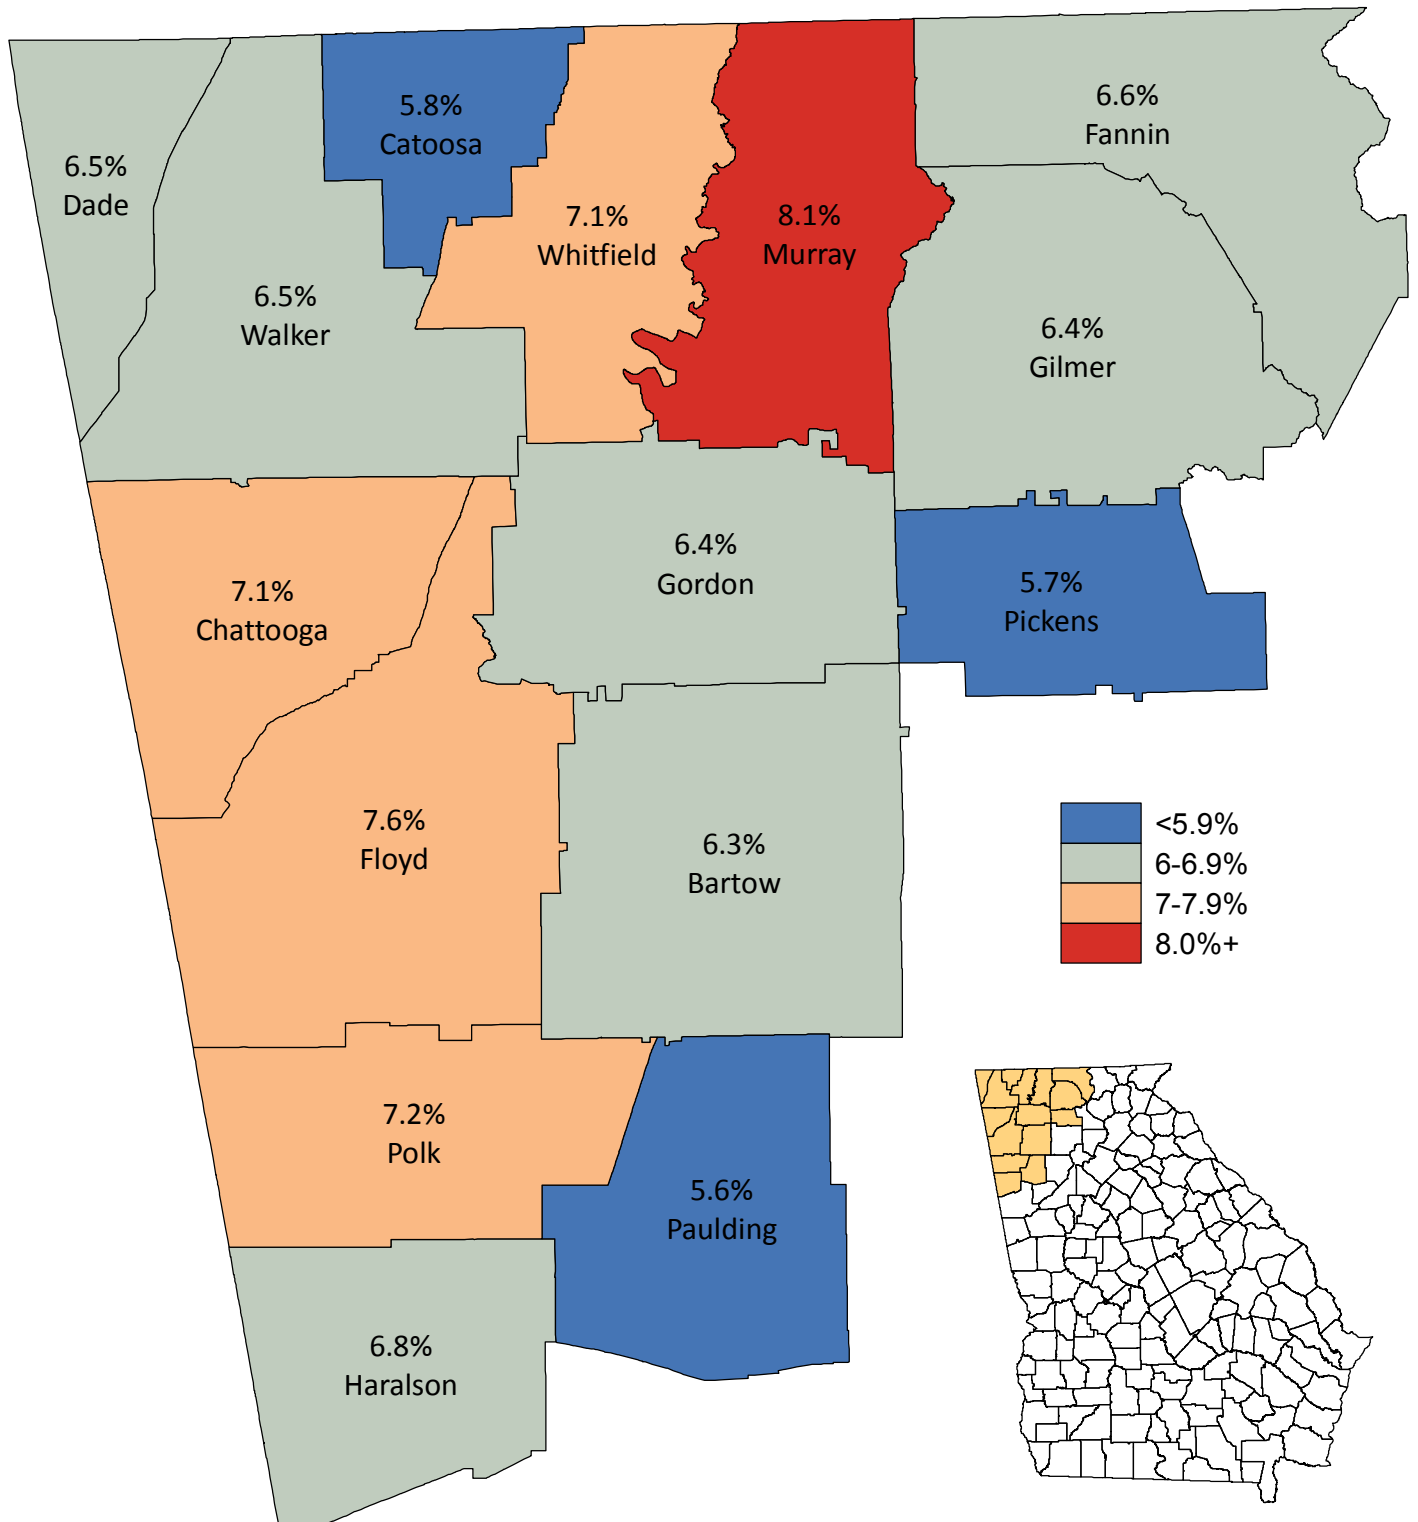

# Unemployment Statistics in Northwest Georgia July 2015

Source: Georgia Department of Labor,  
Workforce Statistics & Economic Research.  
Map prepared by the Northwest Georgia  
Regional Commission.

**Regional Unemployment Rate: 6.6%**  
**State Unemployment Rate: 6.0%**