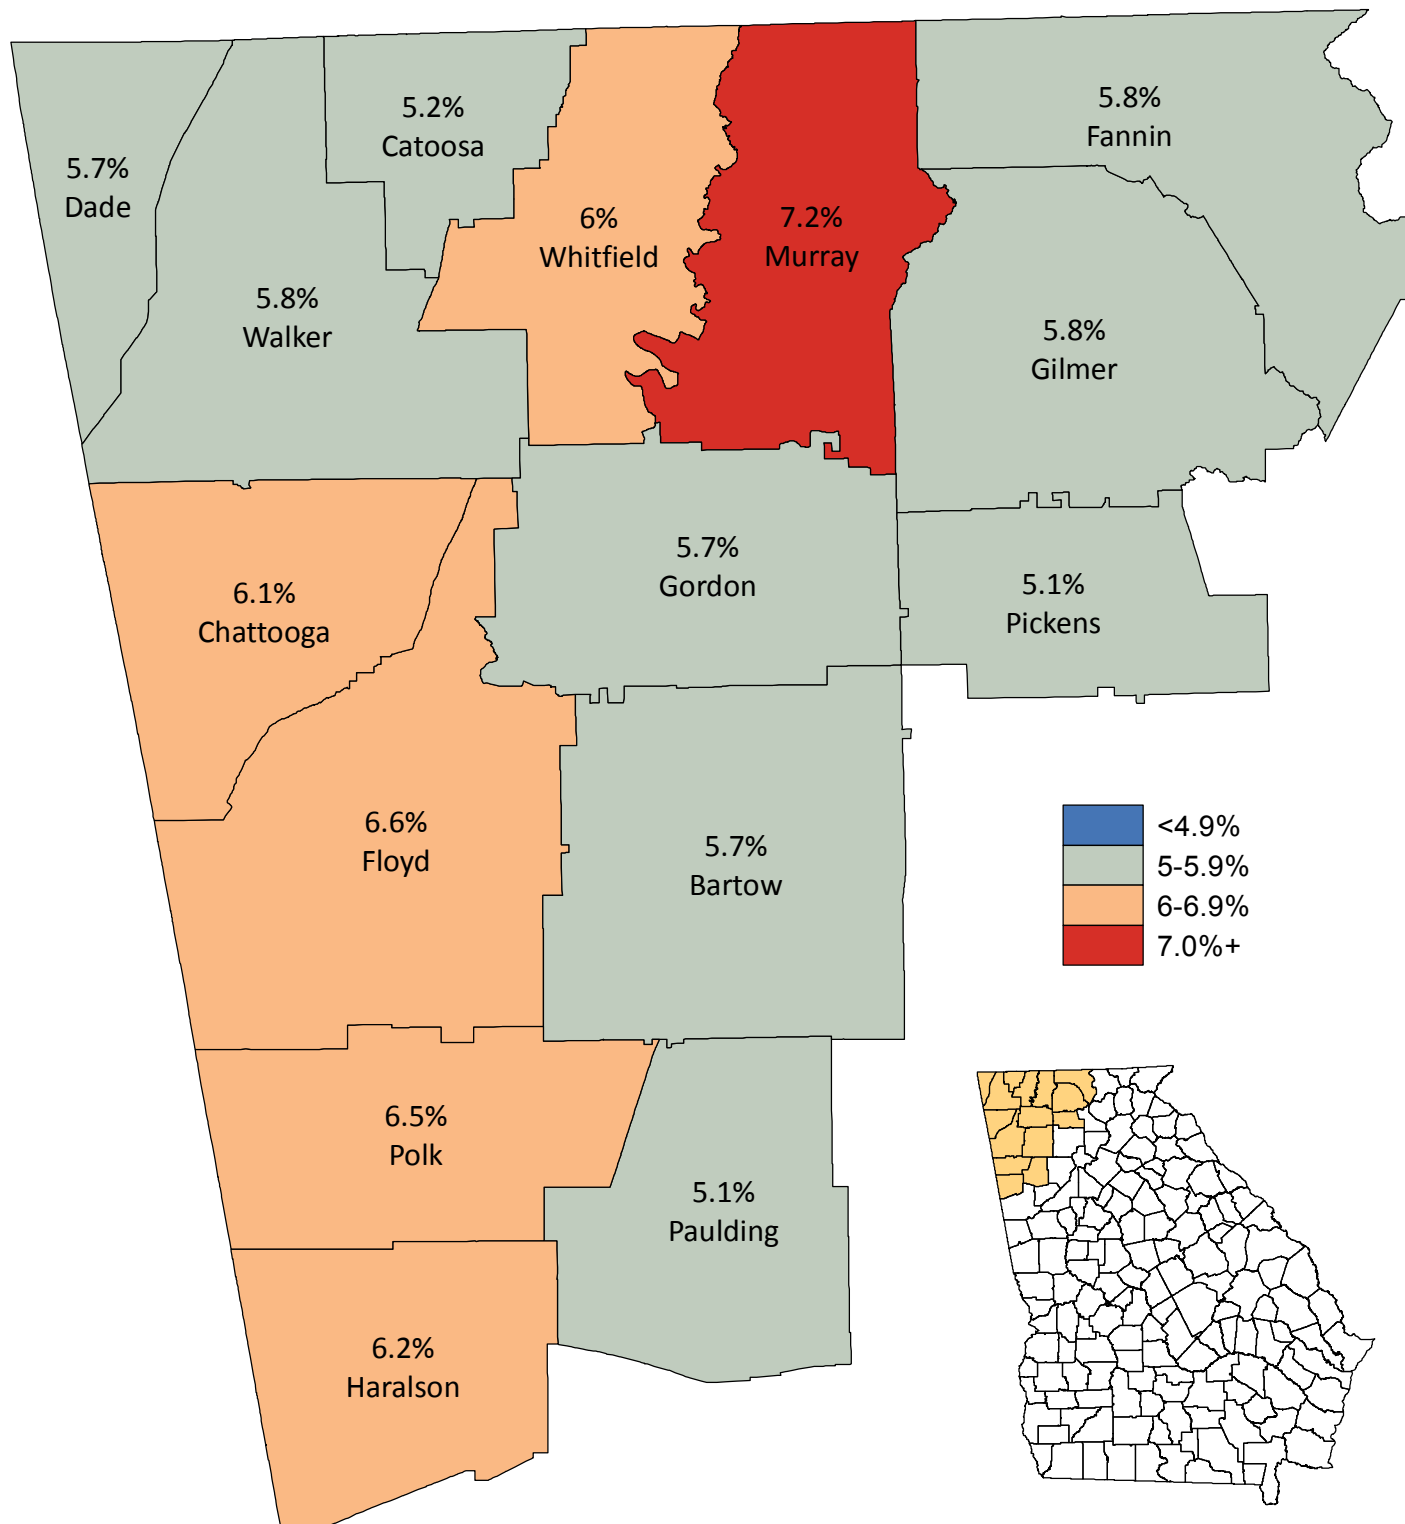

Unemployment Statistics in Northwest Georgia

August 2015

Source: Georgia Department of Labor,
Workforce Statistics & Economic Research.
Map prepared by the Northwest Georgia
Regional Commission.

Regional Unemployment Rate: 5.9%
State Unemployment Rate: 5.9%