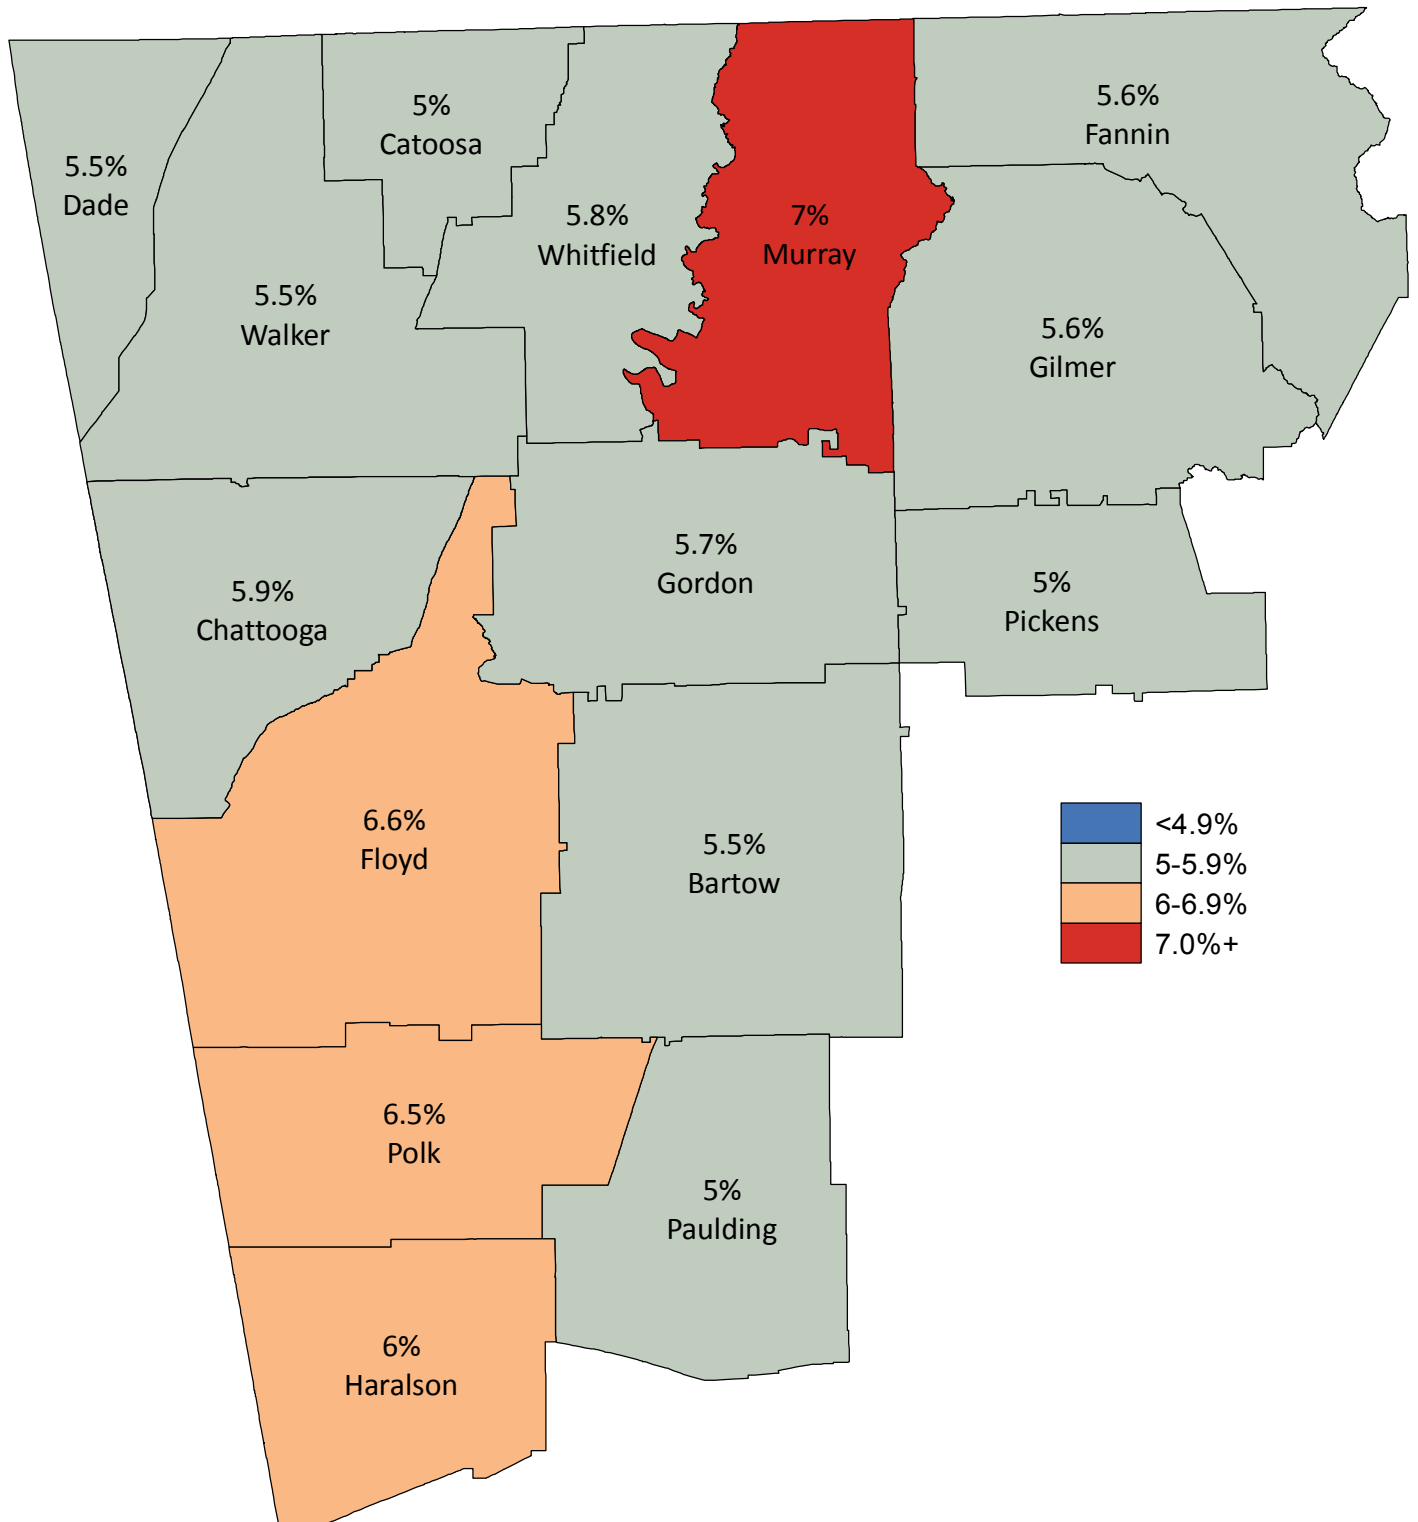

Unemployment Statistics in Northwest Georgia September 2015

Source: Georgia Department of Labor,
Workforce Statistics & Economic Research.
Map prepared by the Northwest Georgia
Regional Commission.

Regional Unemployment Rate: 5.7%
State Unemployment Rate: 5.8%