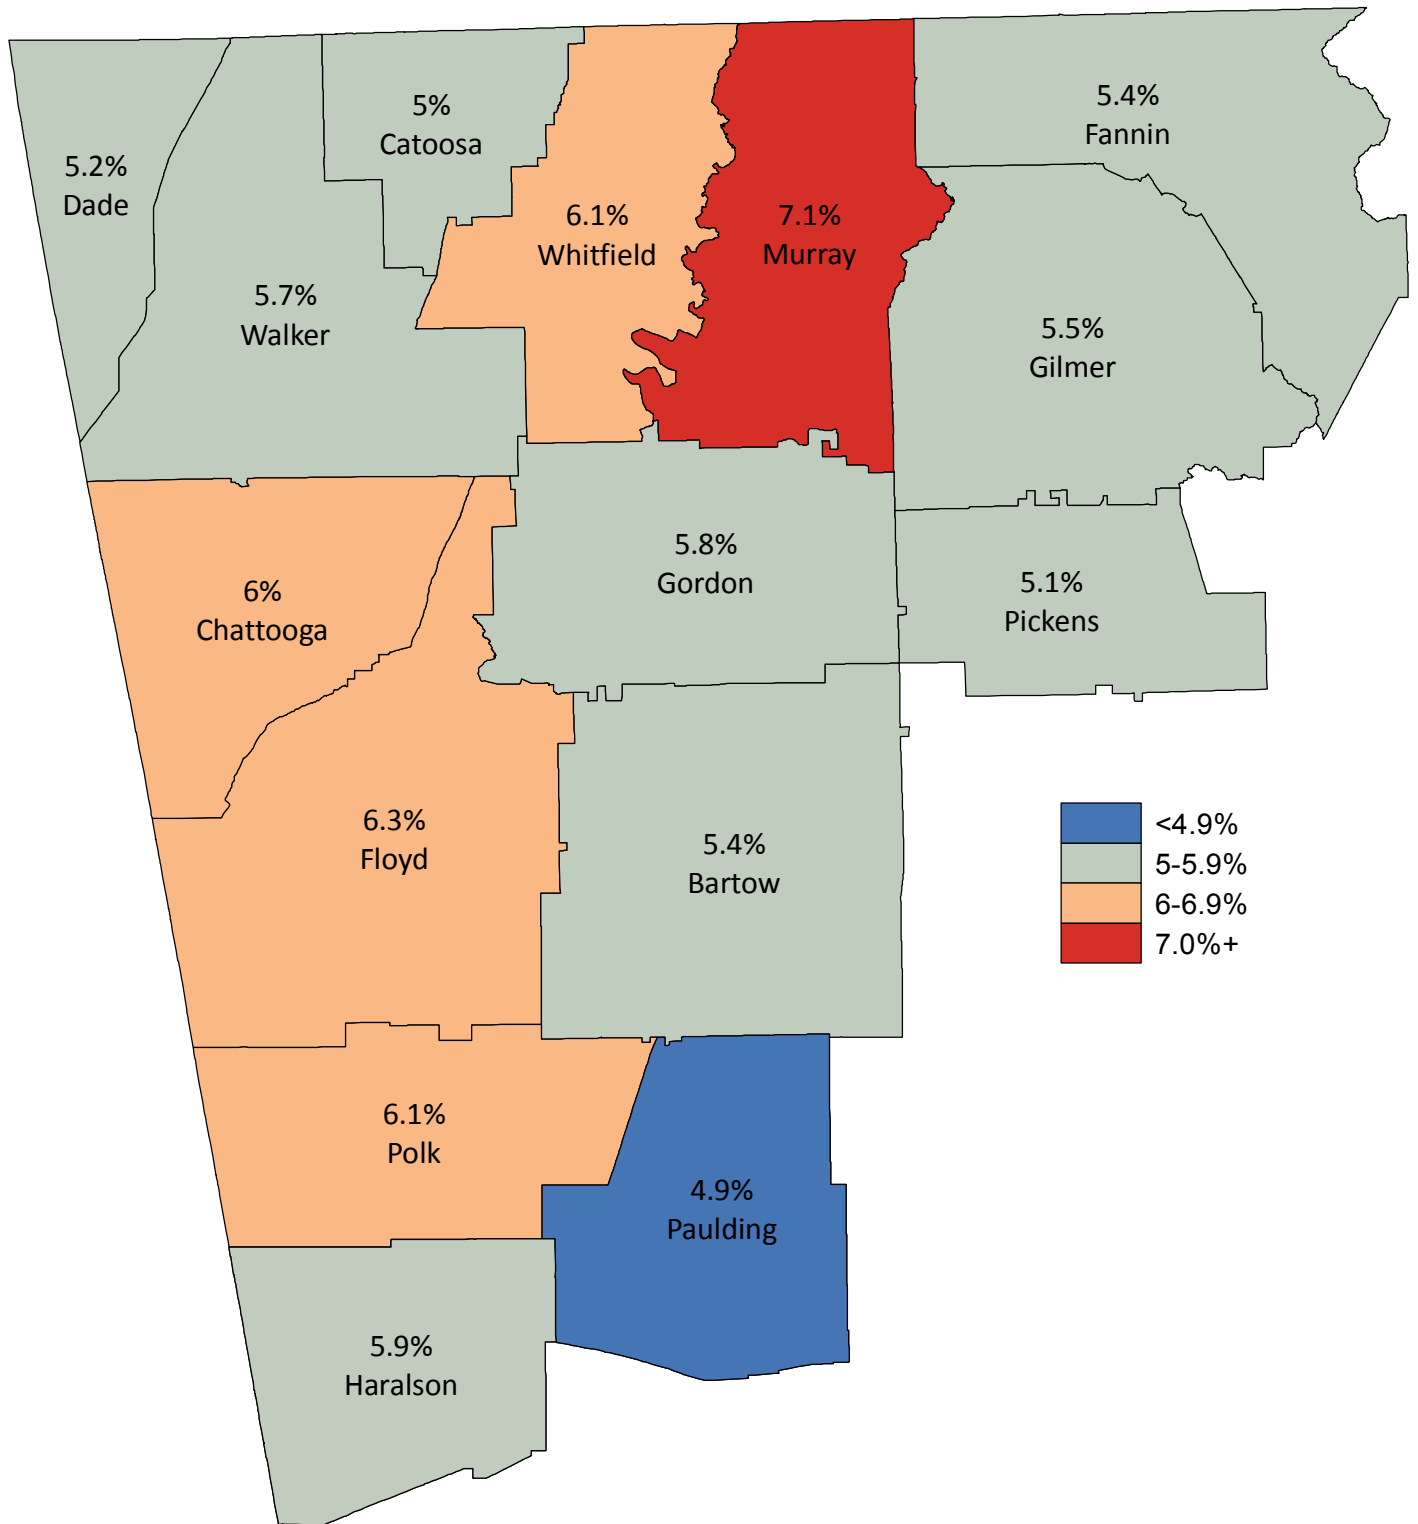

Unemployment Statistics in Northwest Georgia October 2015

Source: Georgia Department of Labor,
Workforce Statistics & Economic Research.
Map prepared by the Northwest Georgia
Regional Commission.

Regional Unemployment Rate: 5.7%
State Unemployment Rate: 5.7%