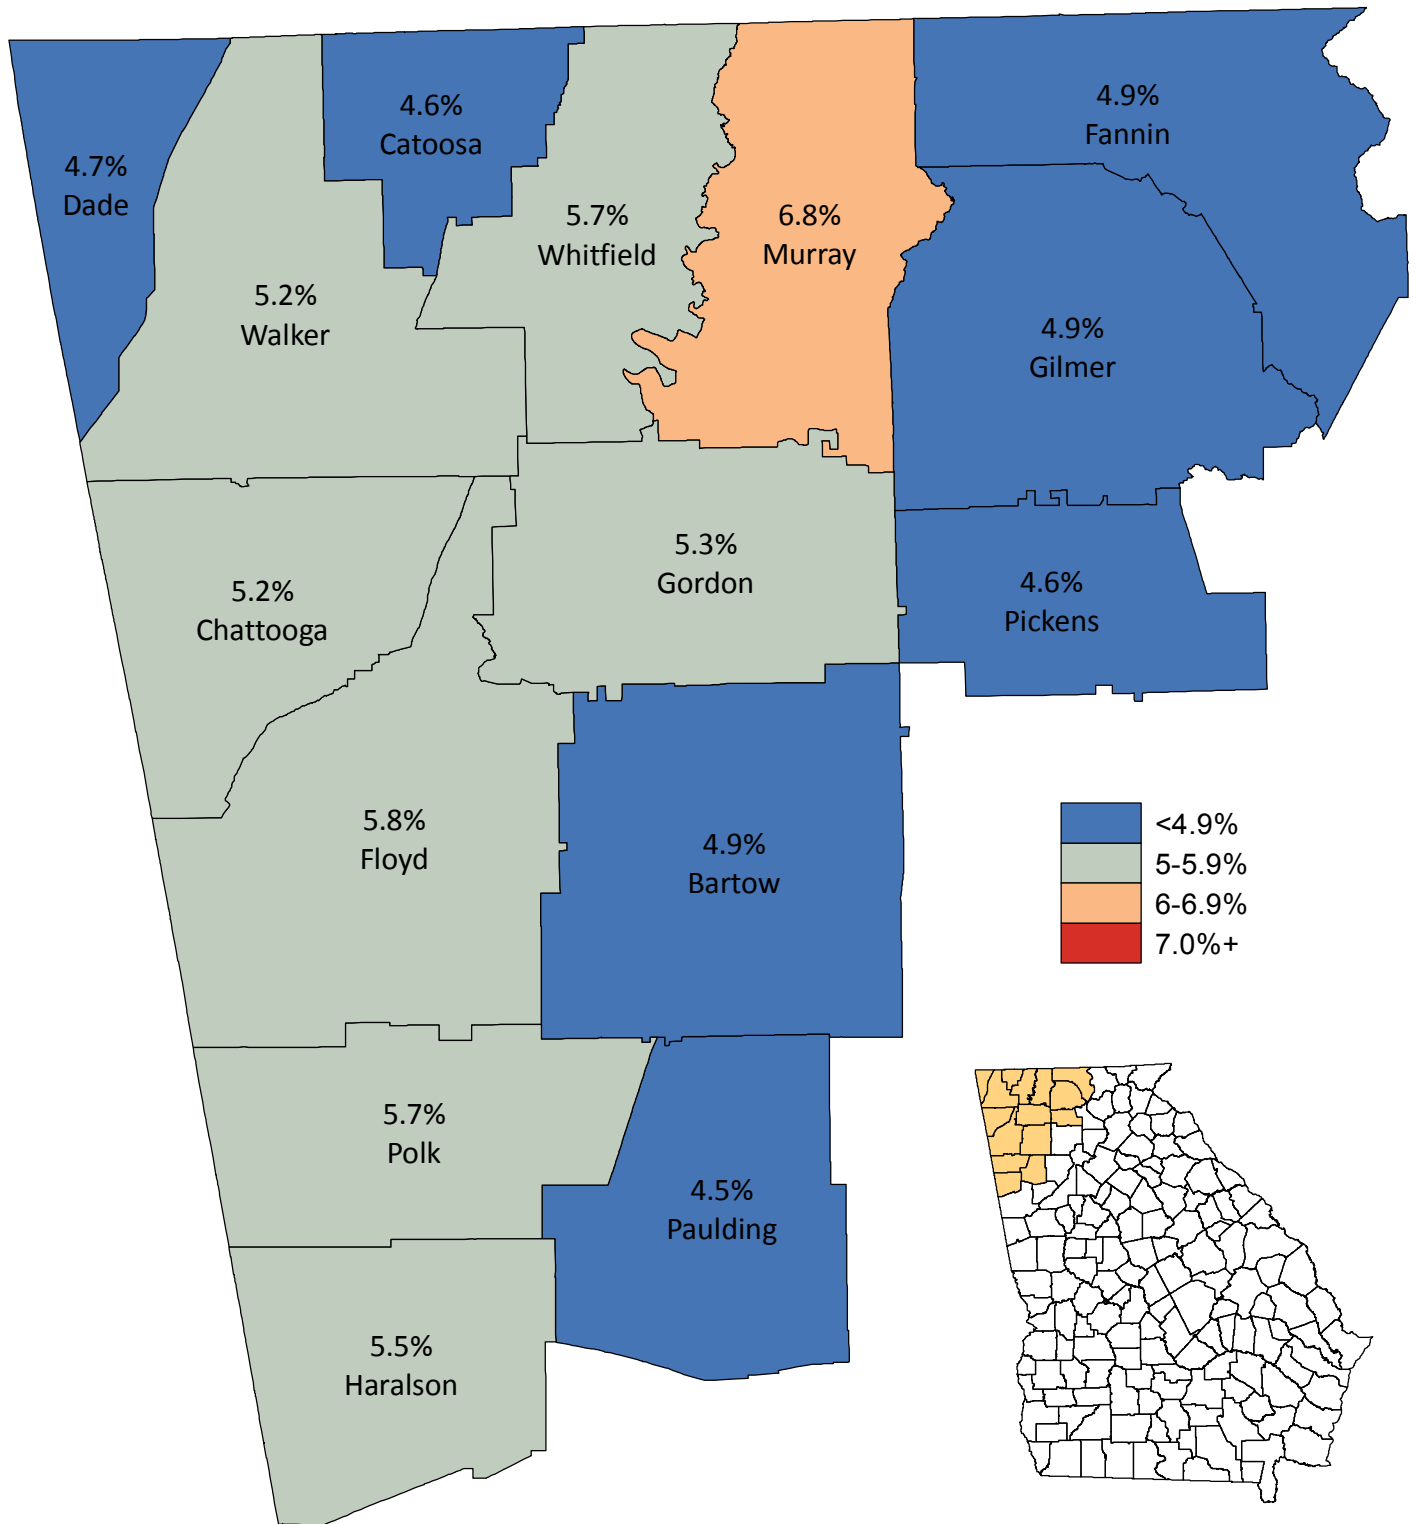

Unemployment Statistics in Northwest Georgia

November 2015

Source: Georgia Department of Labor, Workforce Statistics & Economic Research. Map prepared by the Northwest Georgia Regional Commission.

Regional Unemployment Rate: 5.2%
State Unemployment Rate: 5.6%