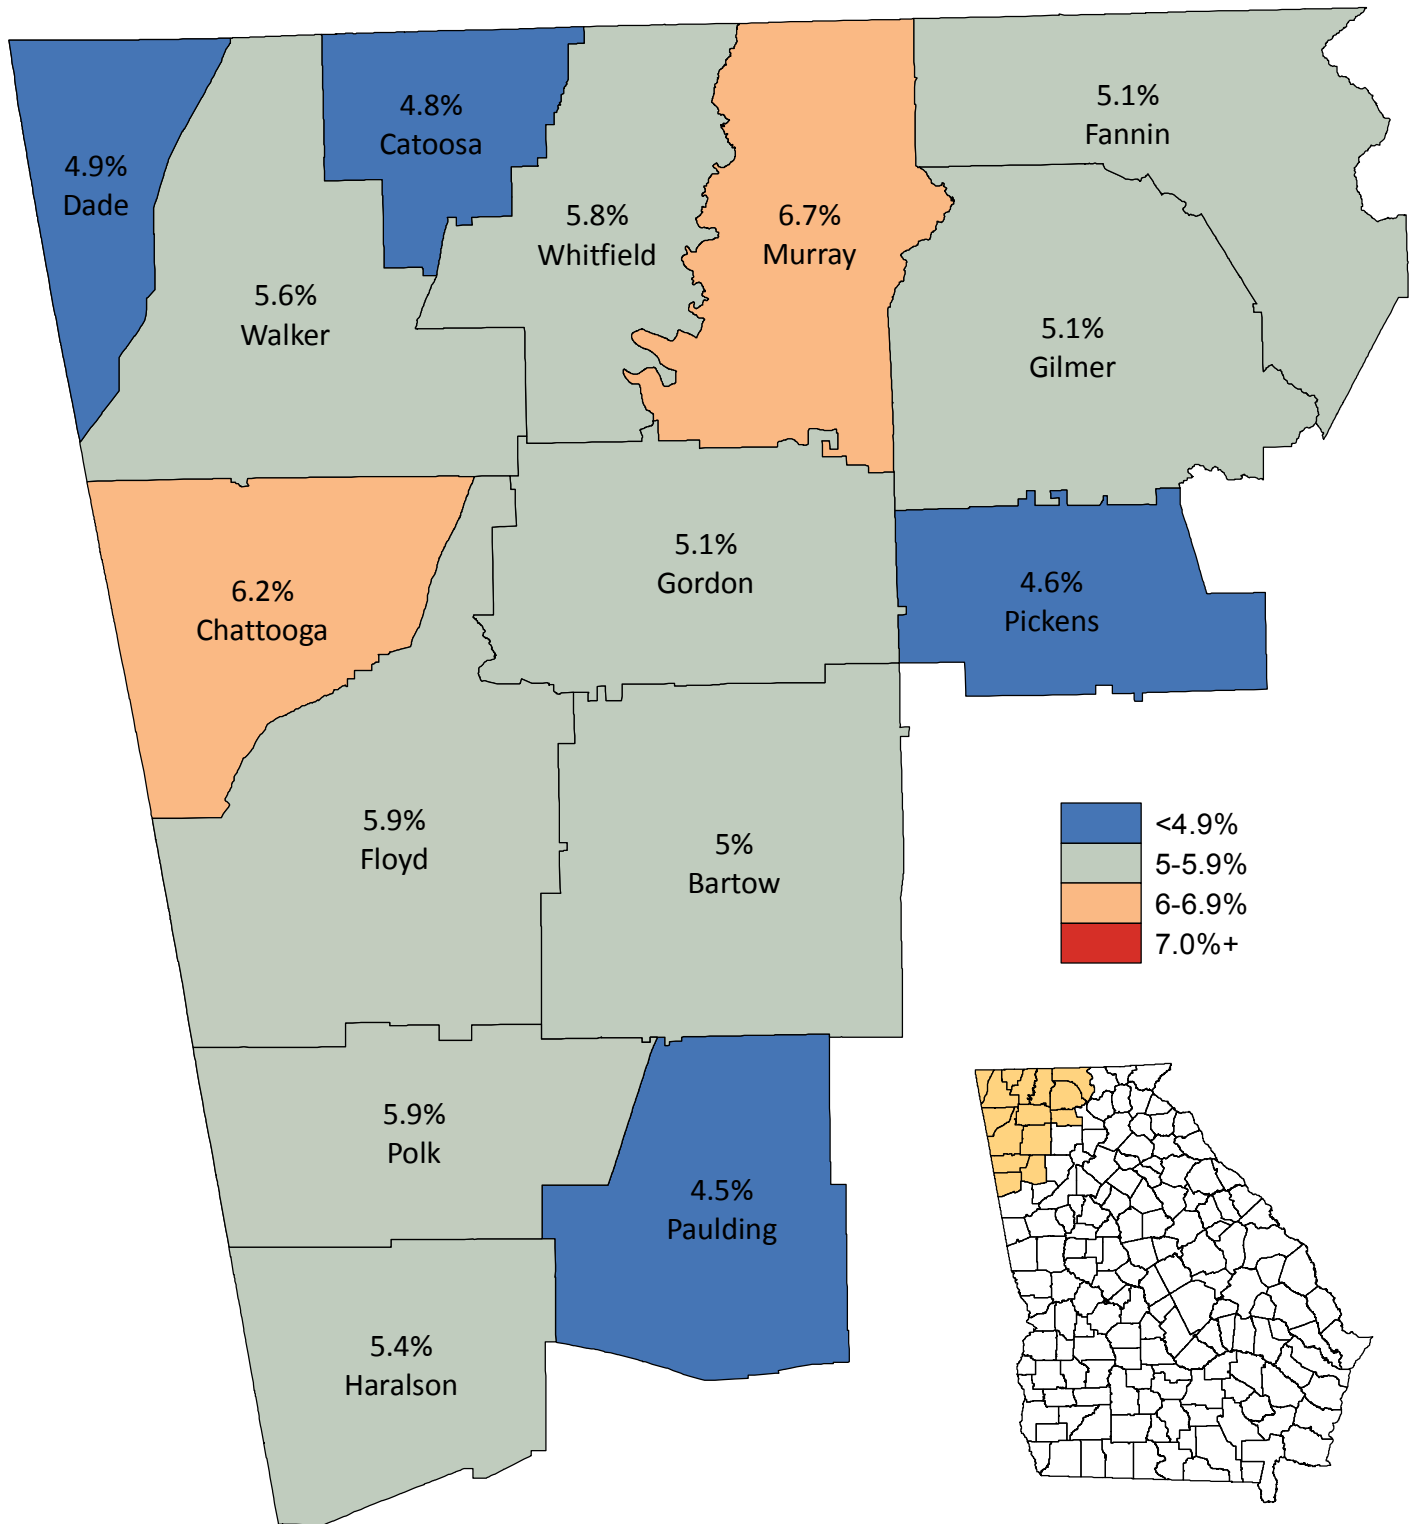

Unemployment Statistics in Northwest Georgia December 2015

Source: Georgia Department of Labor,
Workforce Statistics & Economic Research.
Map prepared by the Northwest Georgia
Regional Commission.

Regional Unemployment Rate: 5.4%
State Unemployment Rate: 5.5%