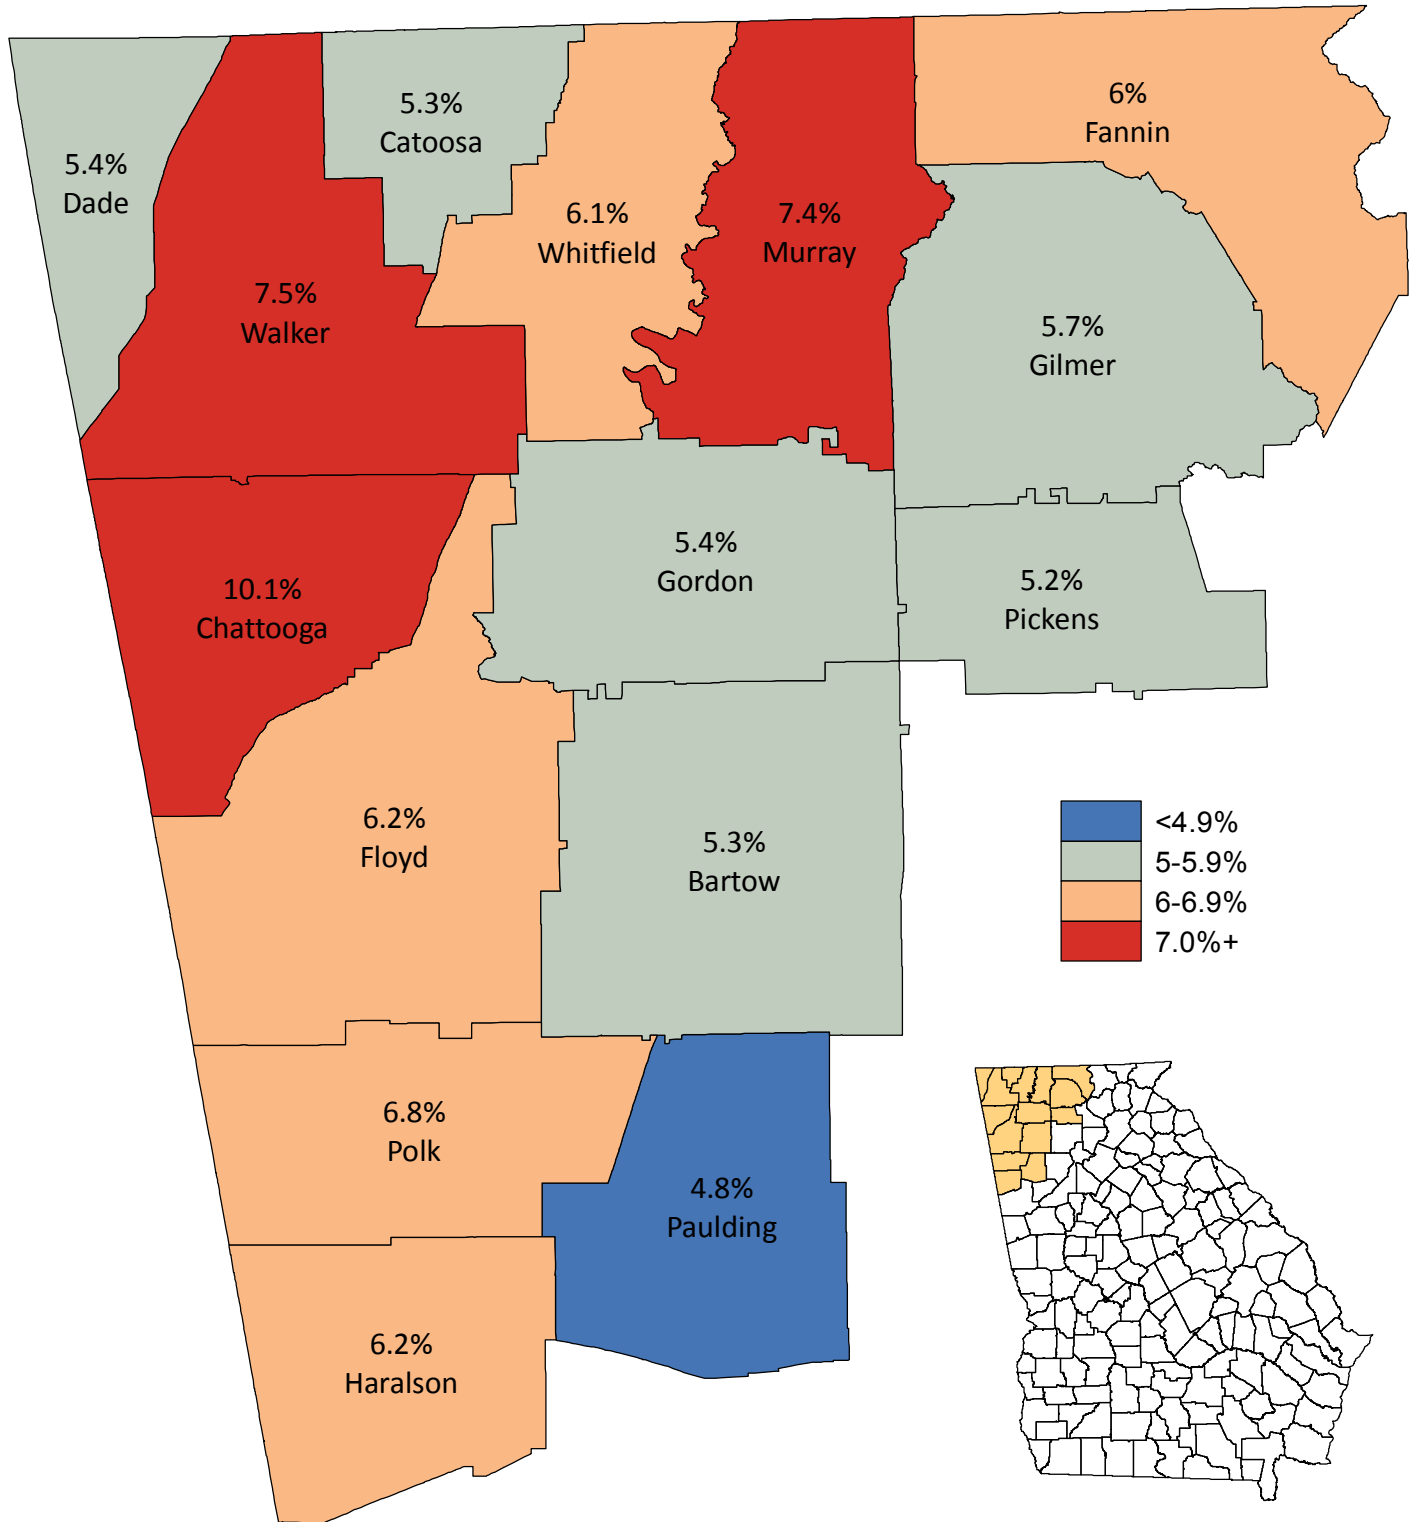

Unemployment Statistics in Northwest Georgia February 2016

Source: Georgia Department of Labor,
Workforce Statistics & Economic Research.
Map prepared by the Northwest Georgia
Regional Commission.

Regional Unemployment Rate: 6.2%
State Unemployment Rate: 5.4%