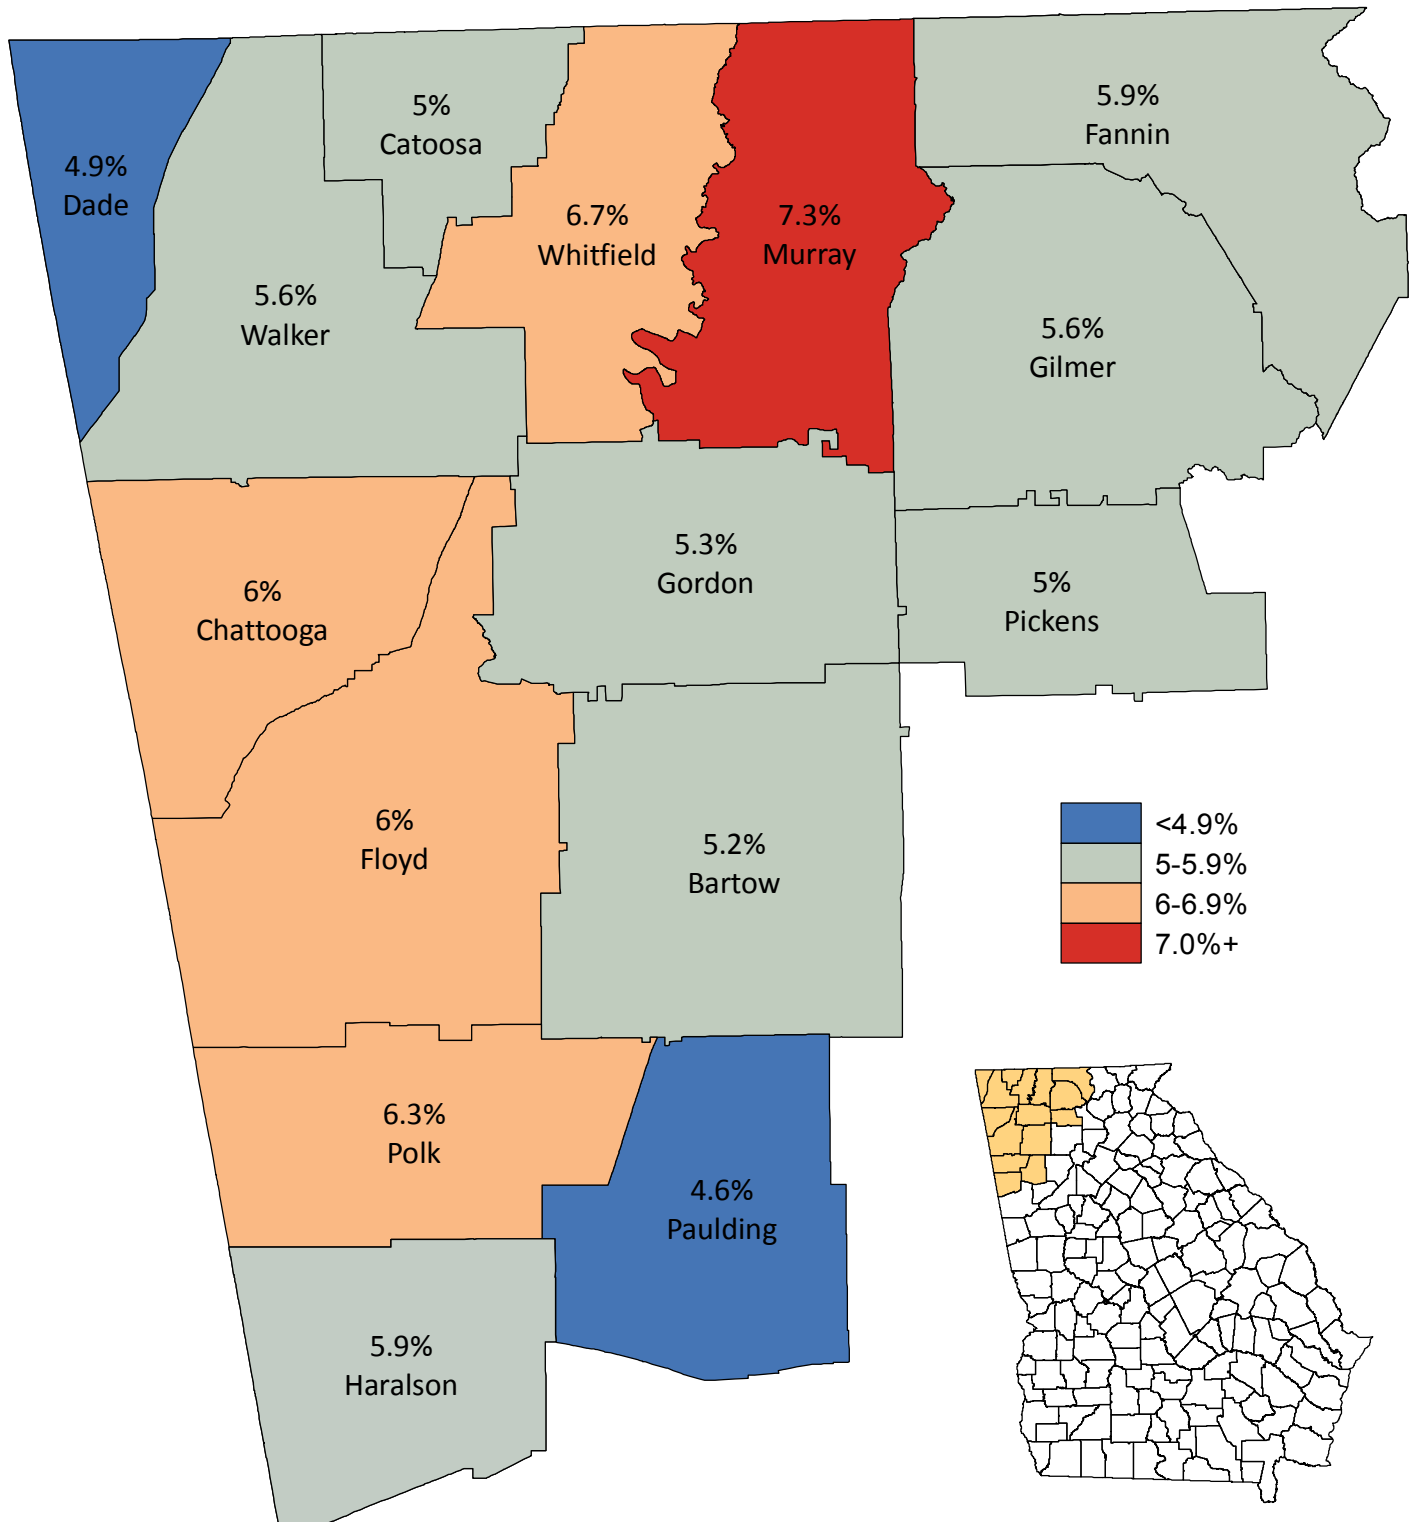

Unemployment Statistics in Northwest Georgia

March 2016

Source: Georgia Department of Labor,
Workforce Statistics & Economic Research.
Map prepared by the Northwest Georgia
Regional Commission.

Regional Unemployment Rate: 5.7%
State Unemployment Rate: 5.5%