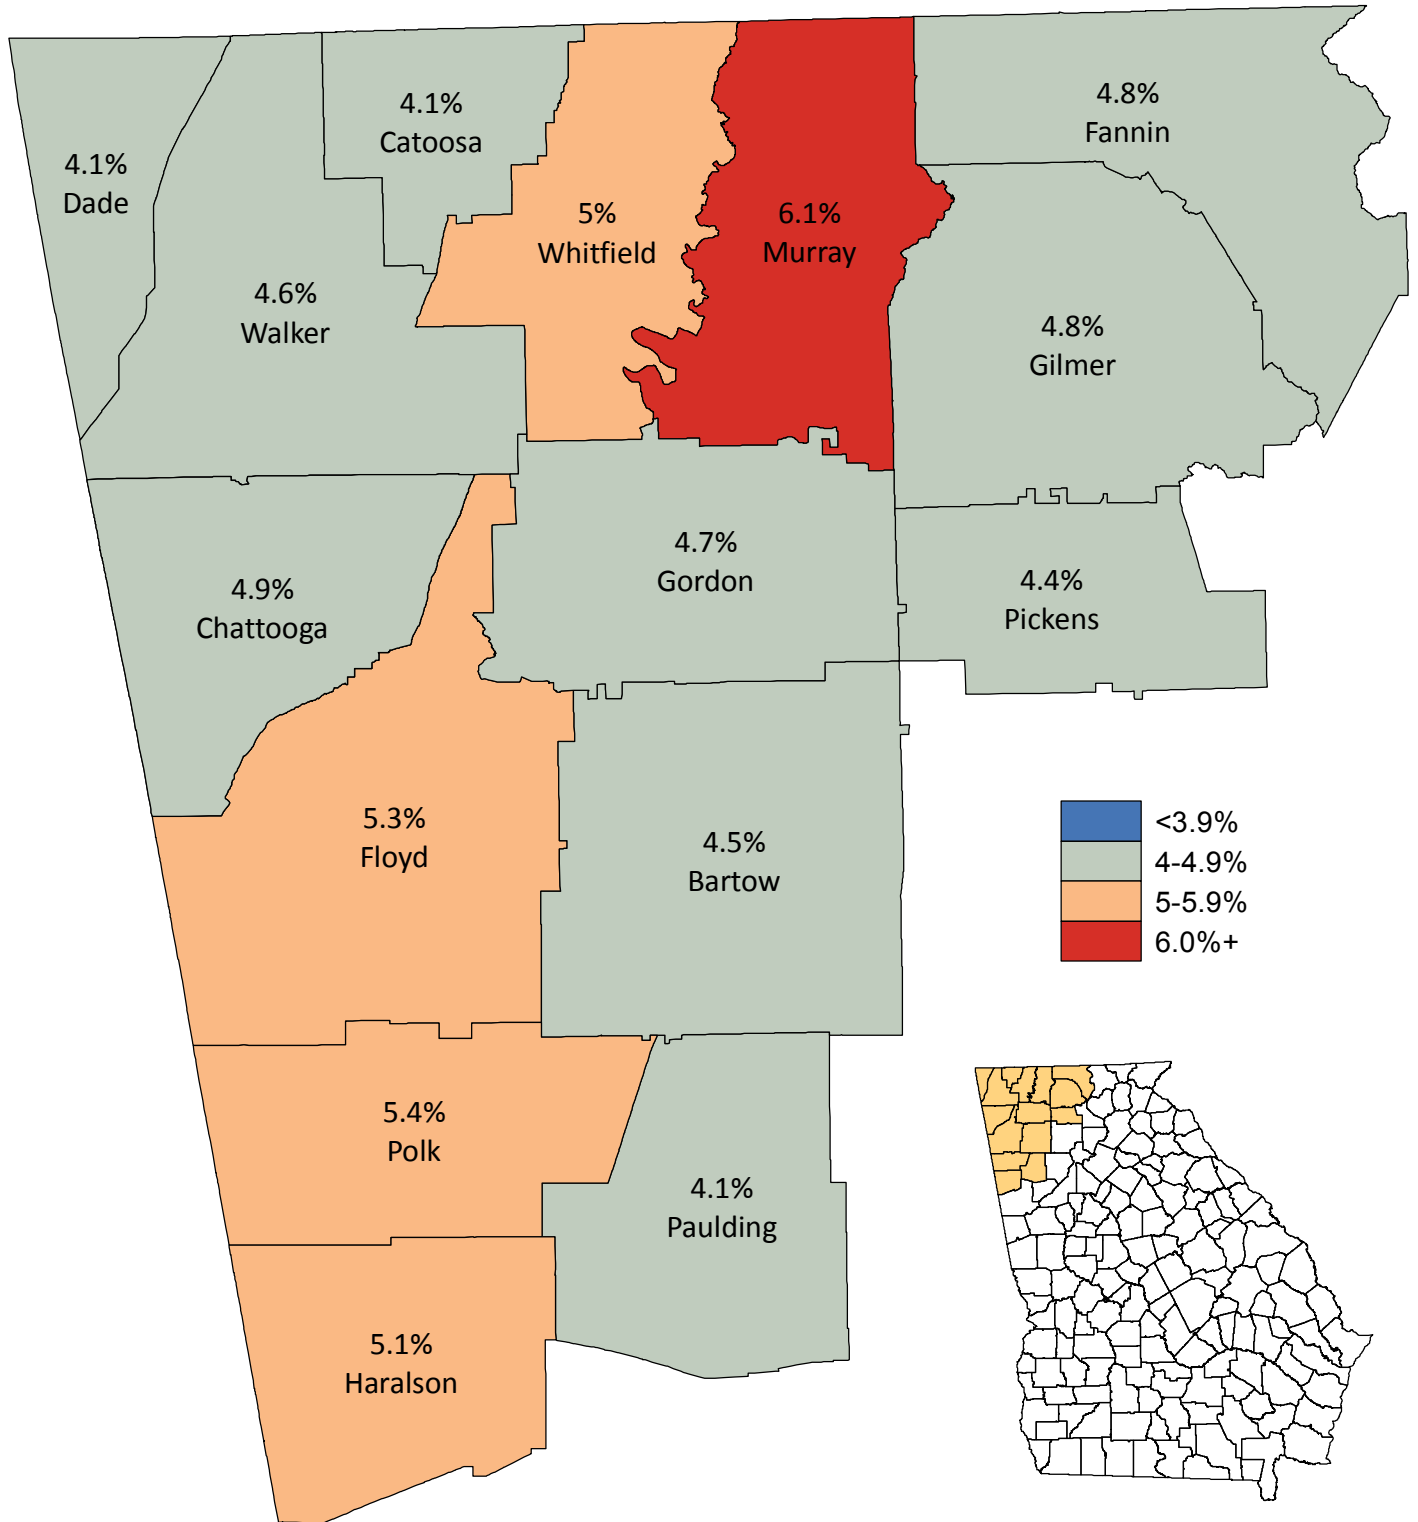

Unemployment Statistics in Northwest Georgia

May 2016

Source: Georgia Department of Labor,
Workforce Statistics & Economic Research.
Map prepared by the Northwest Georgia
Regional Commission.

Regional Unemployment Rate: 4.8%
State Unemployment Rate: 5.3%