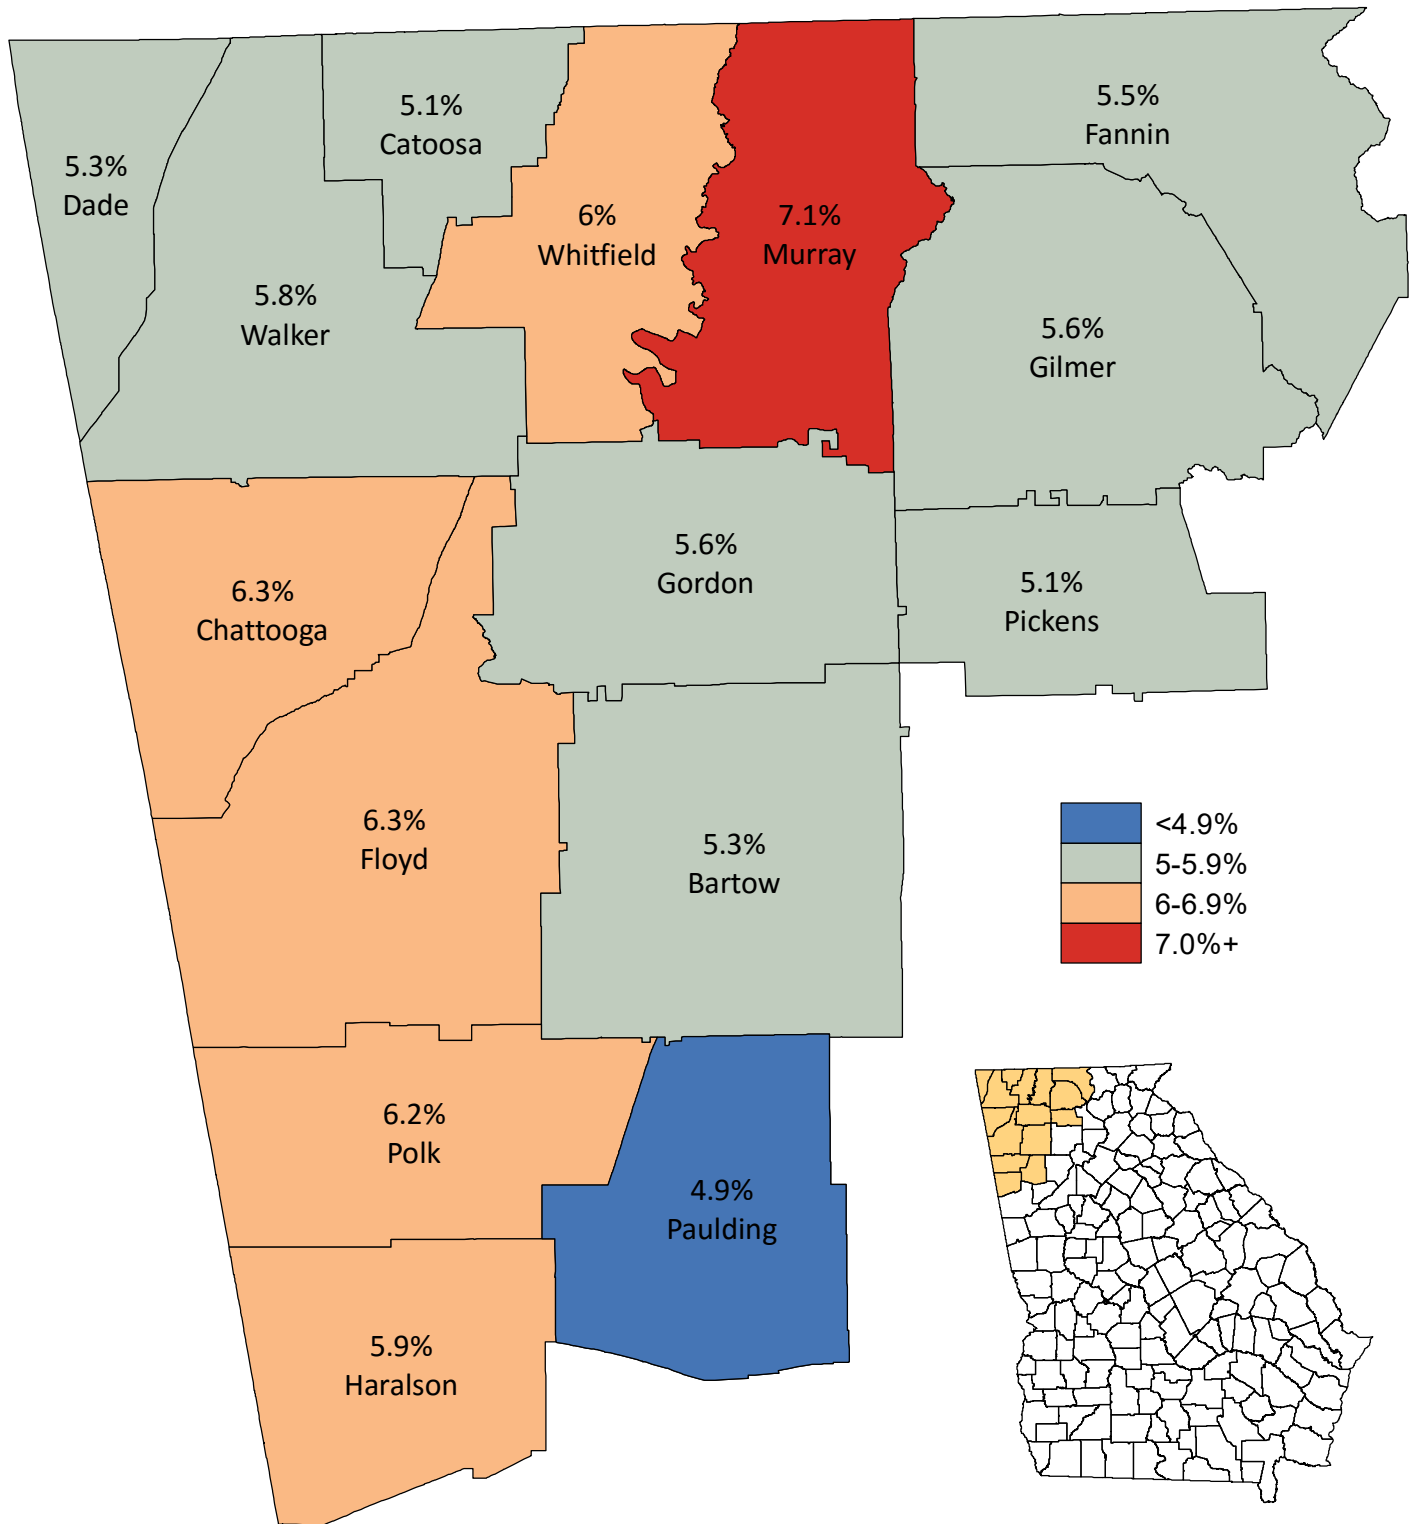

Unemployment Statistics in Northwest Georgia

June 2016

Source: Georgia Department of Labor,
Workforce Statistics & Economic Research.
Map prepared by the Northwest Georgia
Regional Commission.

Regional Unemployment Rate: 5.7%
State Unemployment Rate: 5.1%