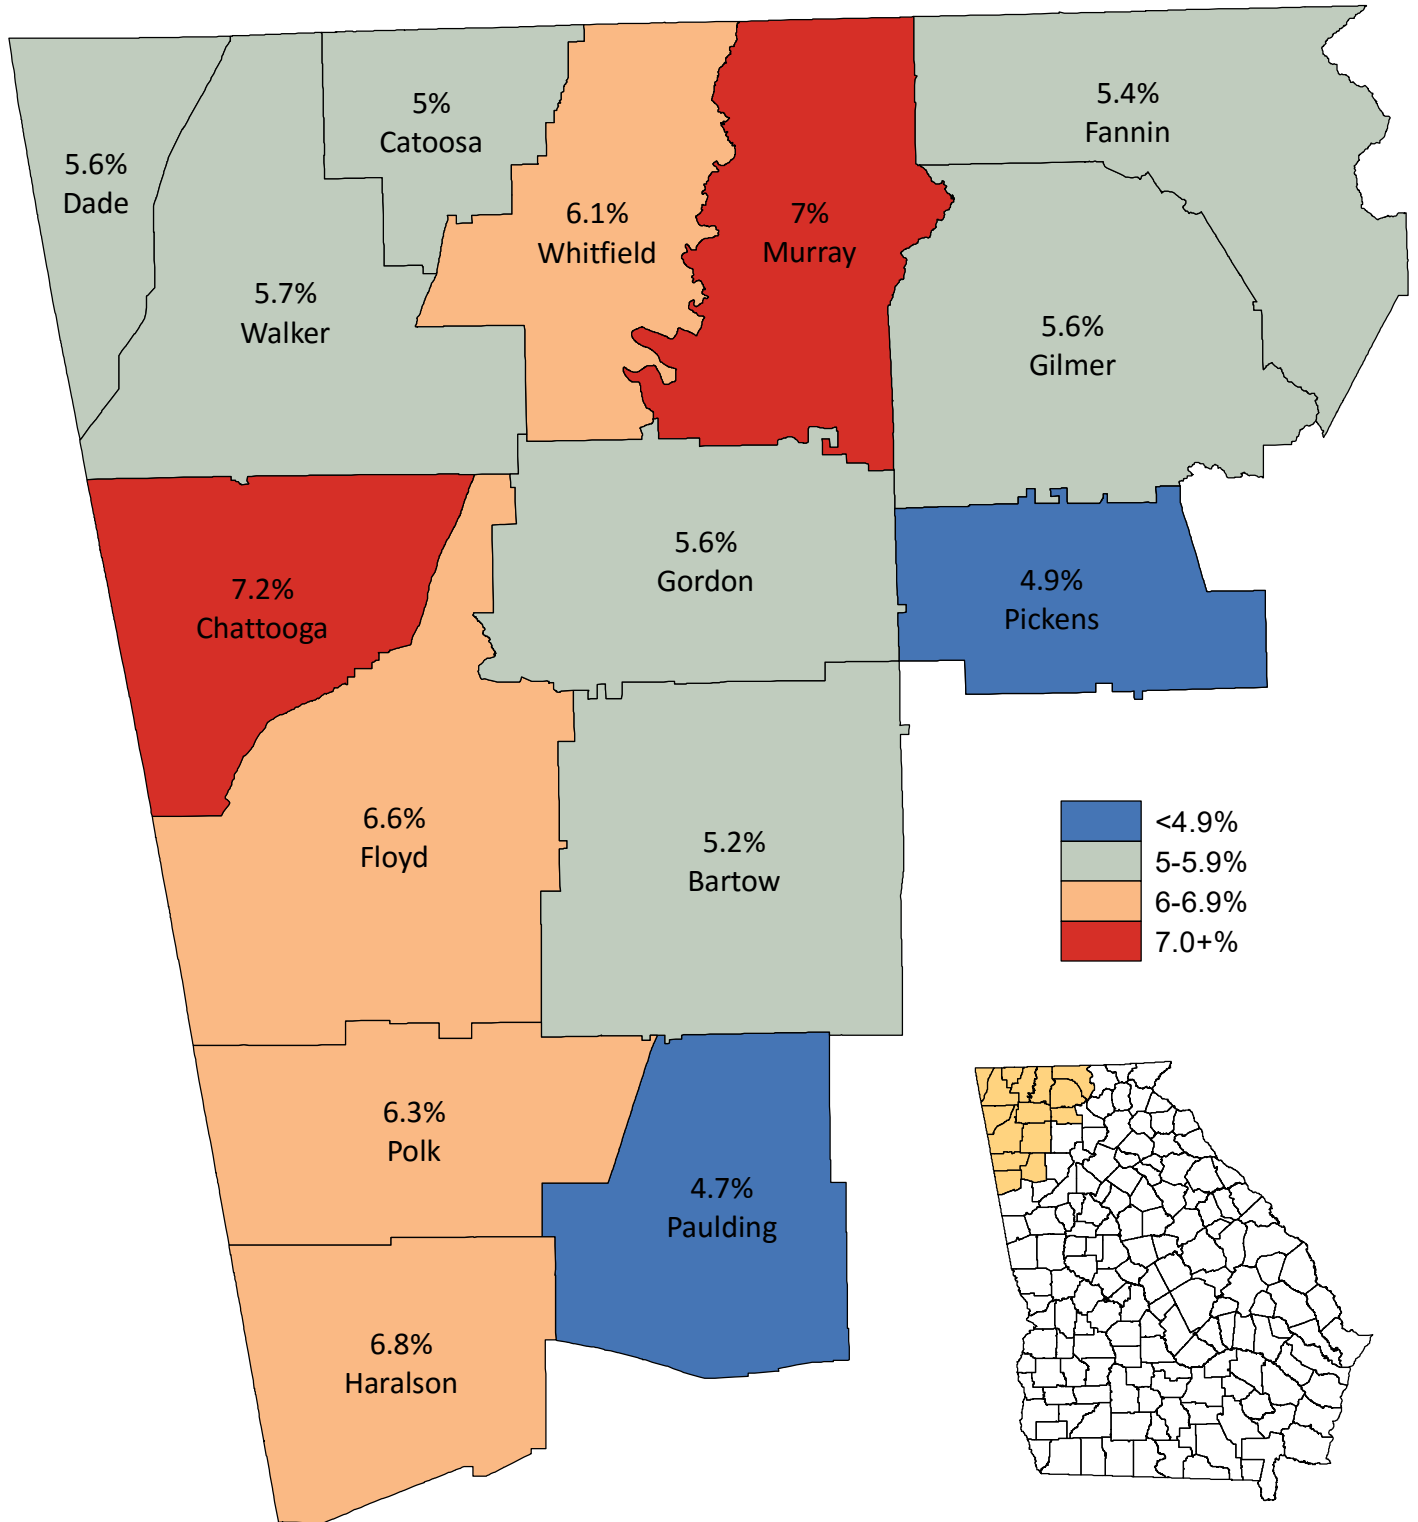

# Unemployment Statistics in Northwest Georgia July 2016

Source: Georgia Department of Labor,  
Workforce Statistics & Economic Research.  
Map prepared by the Northwest Georgia  
Regional Commission.

**Regional Unemployment Rate: 5.8%**  
**State Unemployment Rate: 5.0%**