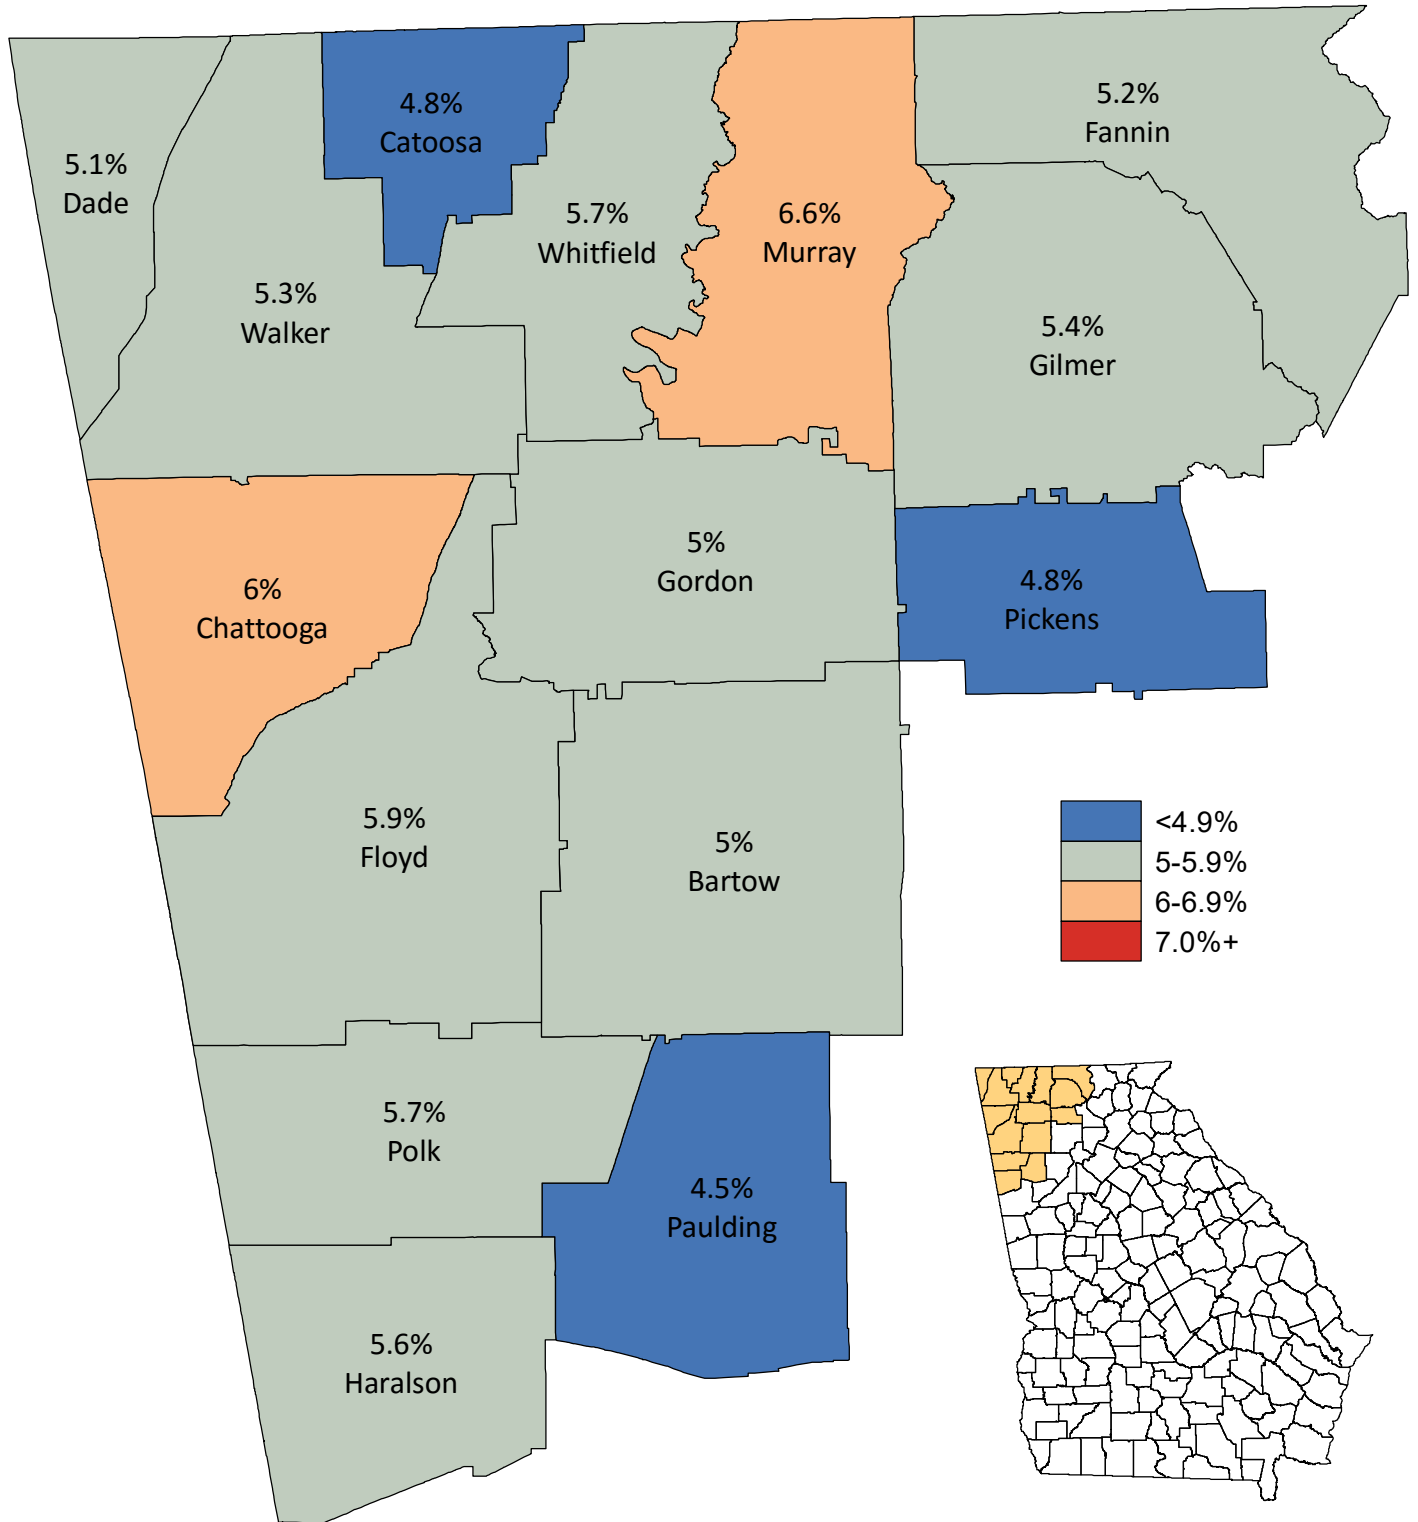

Unemployment Statistics in Northwest Georgia

August 2016

Source: Georgia Department of Labor,
Workforce Statistics & Economic Research.
Map prepared by the Northwest Georgia
Regional Commission.

Regional Unemployment Rate: 5.4%
State Unemployment Rate: 4.9%