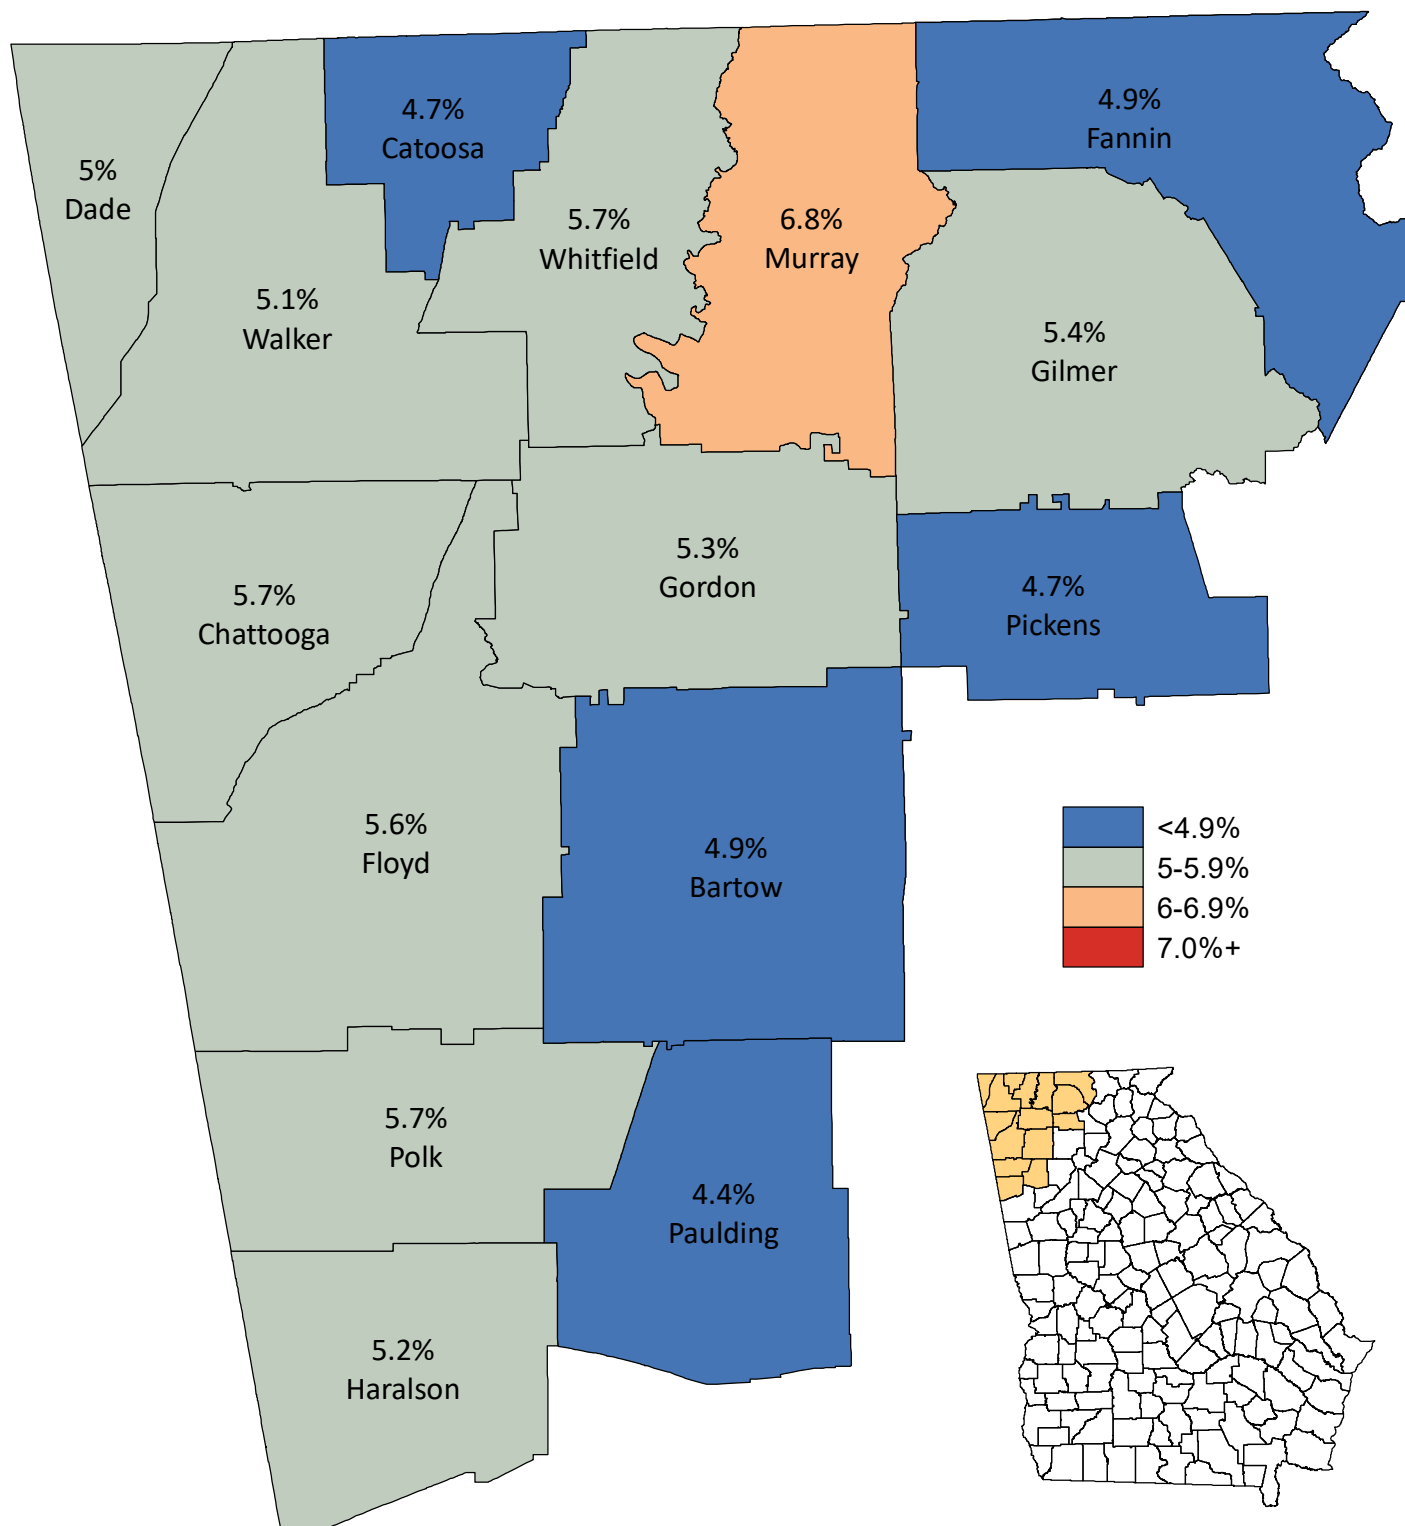

# Unemployment Statistics in Northwest Georgia October 2016

Source: Georgia Department of Labor,  
Workforce Statistics & Economic Research.  
Map prepared by the Northwest Georgia  
Regional Commission.

**Regional Unemployment Rate: 5.3%**  
**State Unemployment Rate: 5.2%**