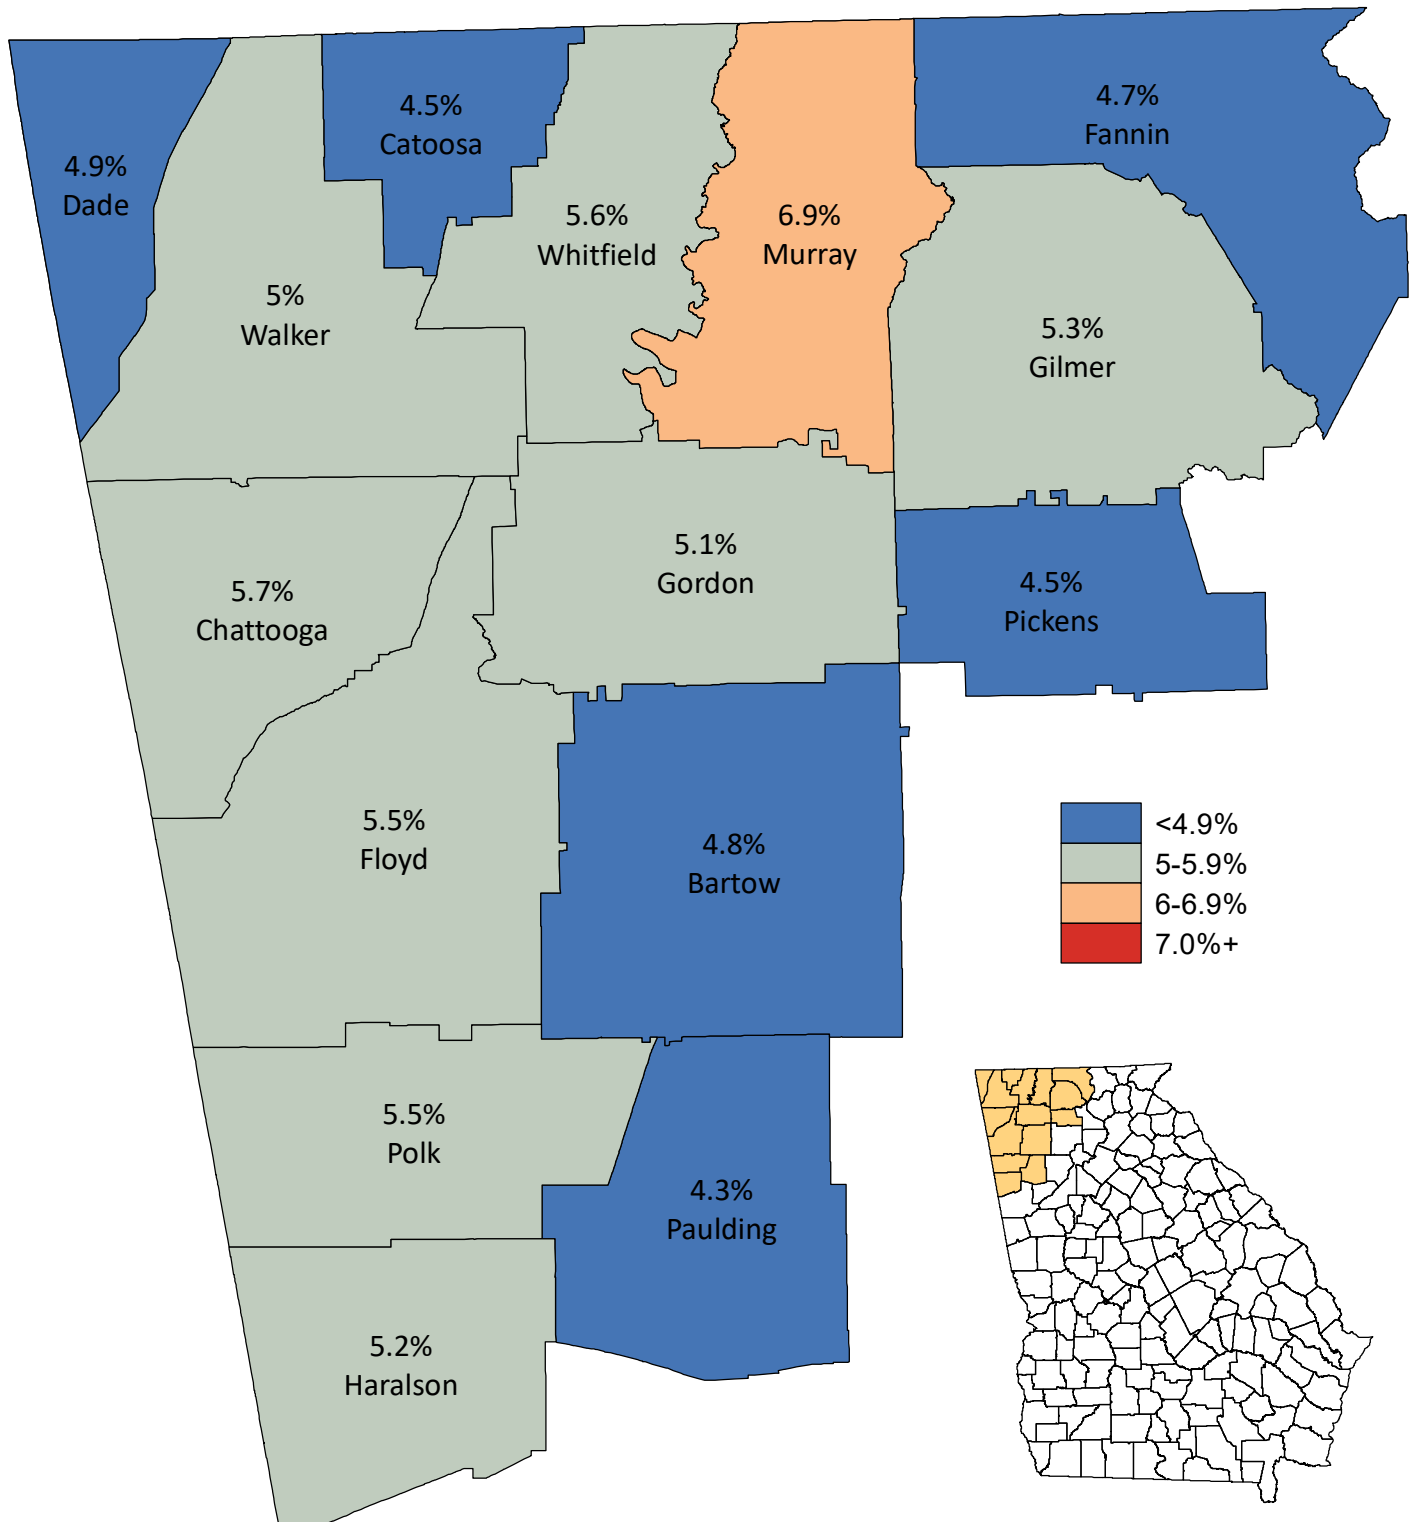

Unemployment Statistics in Northwest Georgia November 2016

Source: Georgia Department of Labor,
Workforce Statistics & Economic Research.
Map prepared by the Northwest Georgia
Regional Commission.

Regional Unemployment Rate: 5.2%
State Unemployment Rate: 5.3%