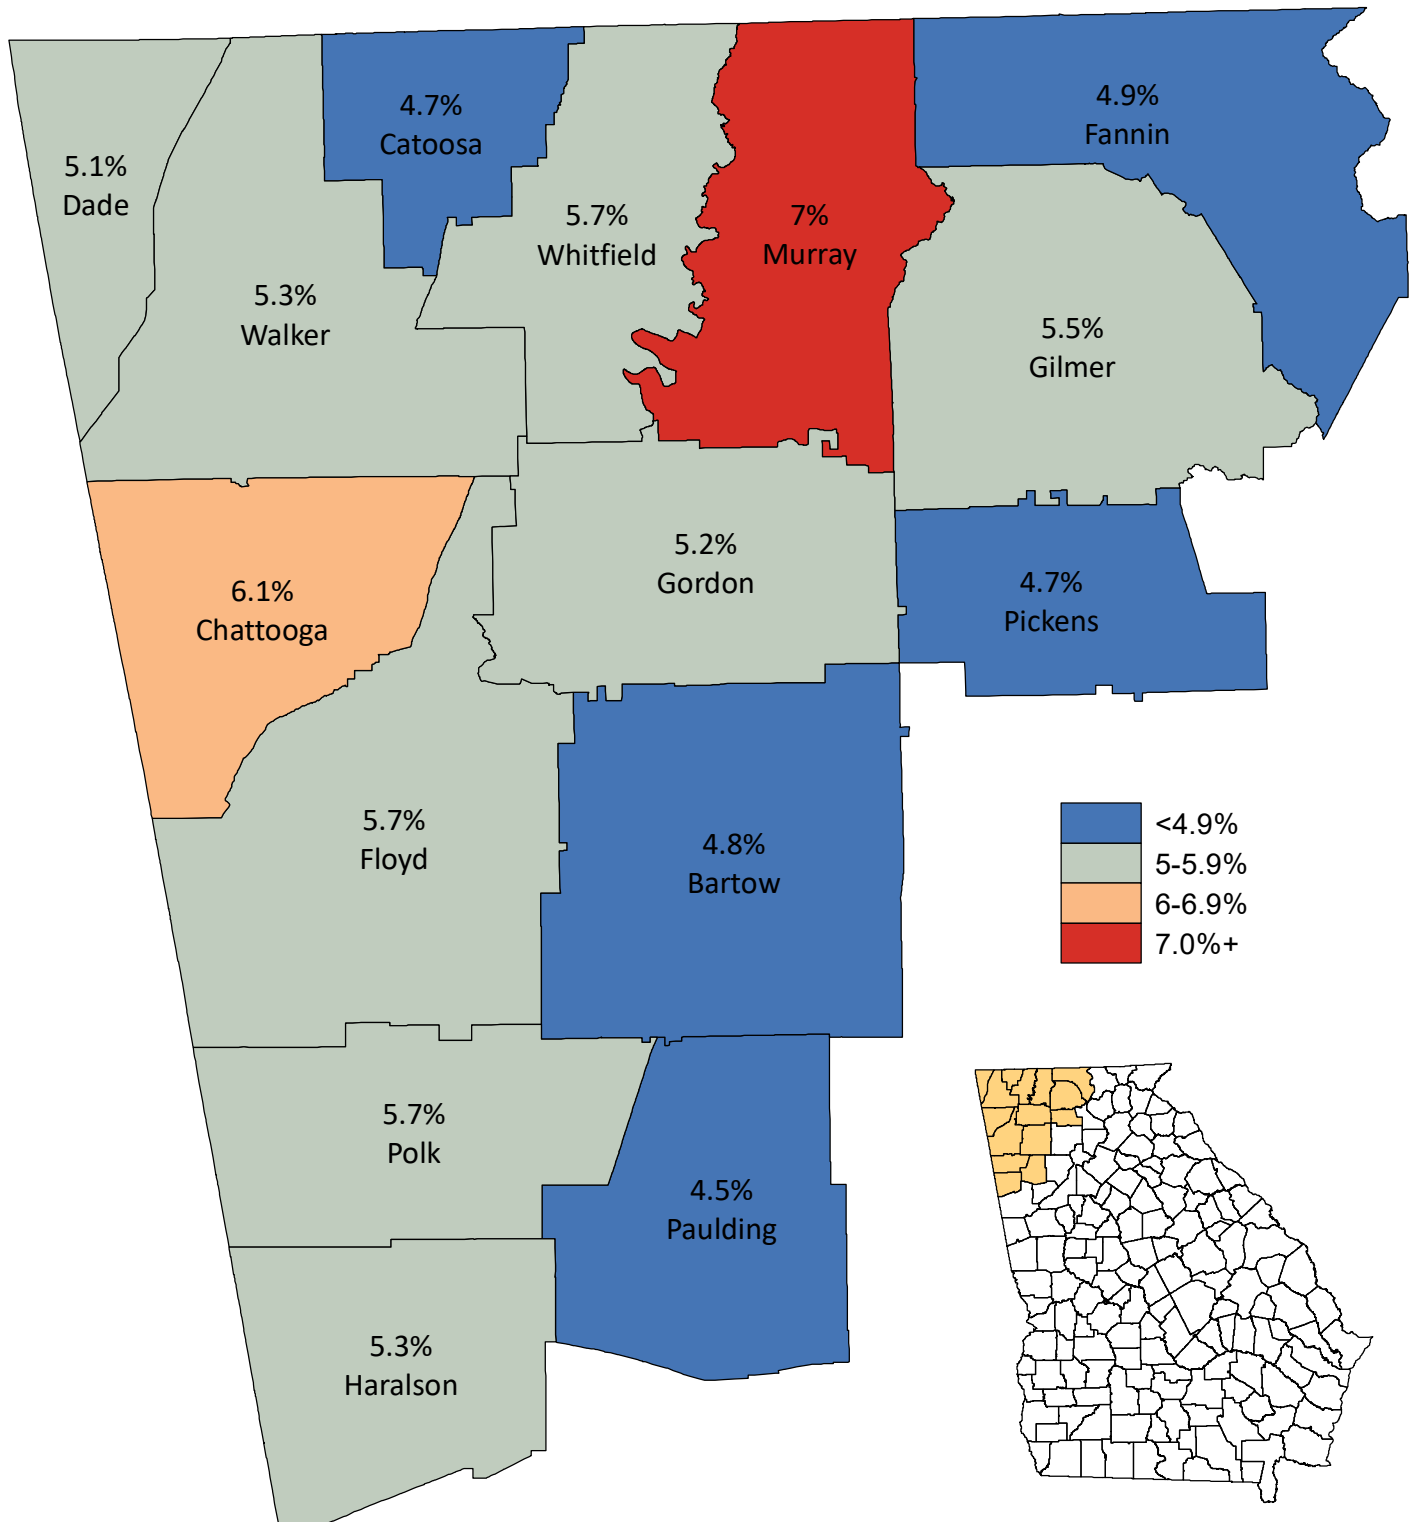

Unemployment Statistics in Northwest Georgia December 2016

Source: Georgia Department of Labor,
Workforce Statistics & Economic Research.
Map prepared by the Northwest Georgia
Regional Commission.

Regional Unemployment Rate: 5.3%
State Unemployment Rate: 5.4%