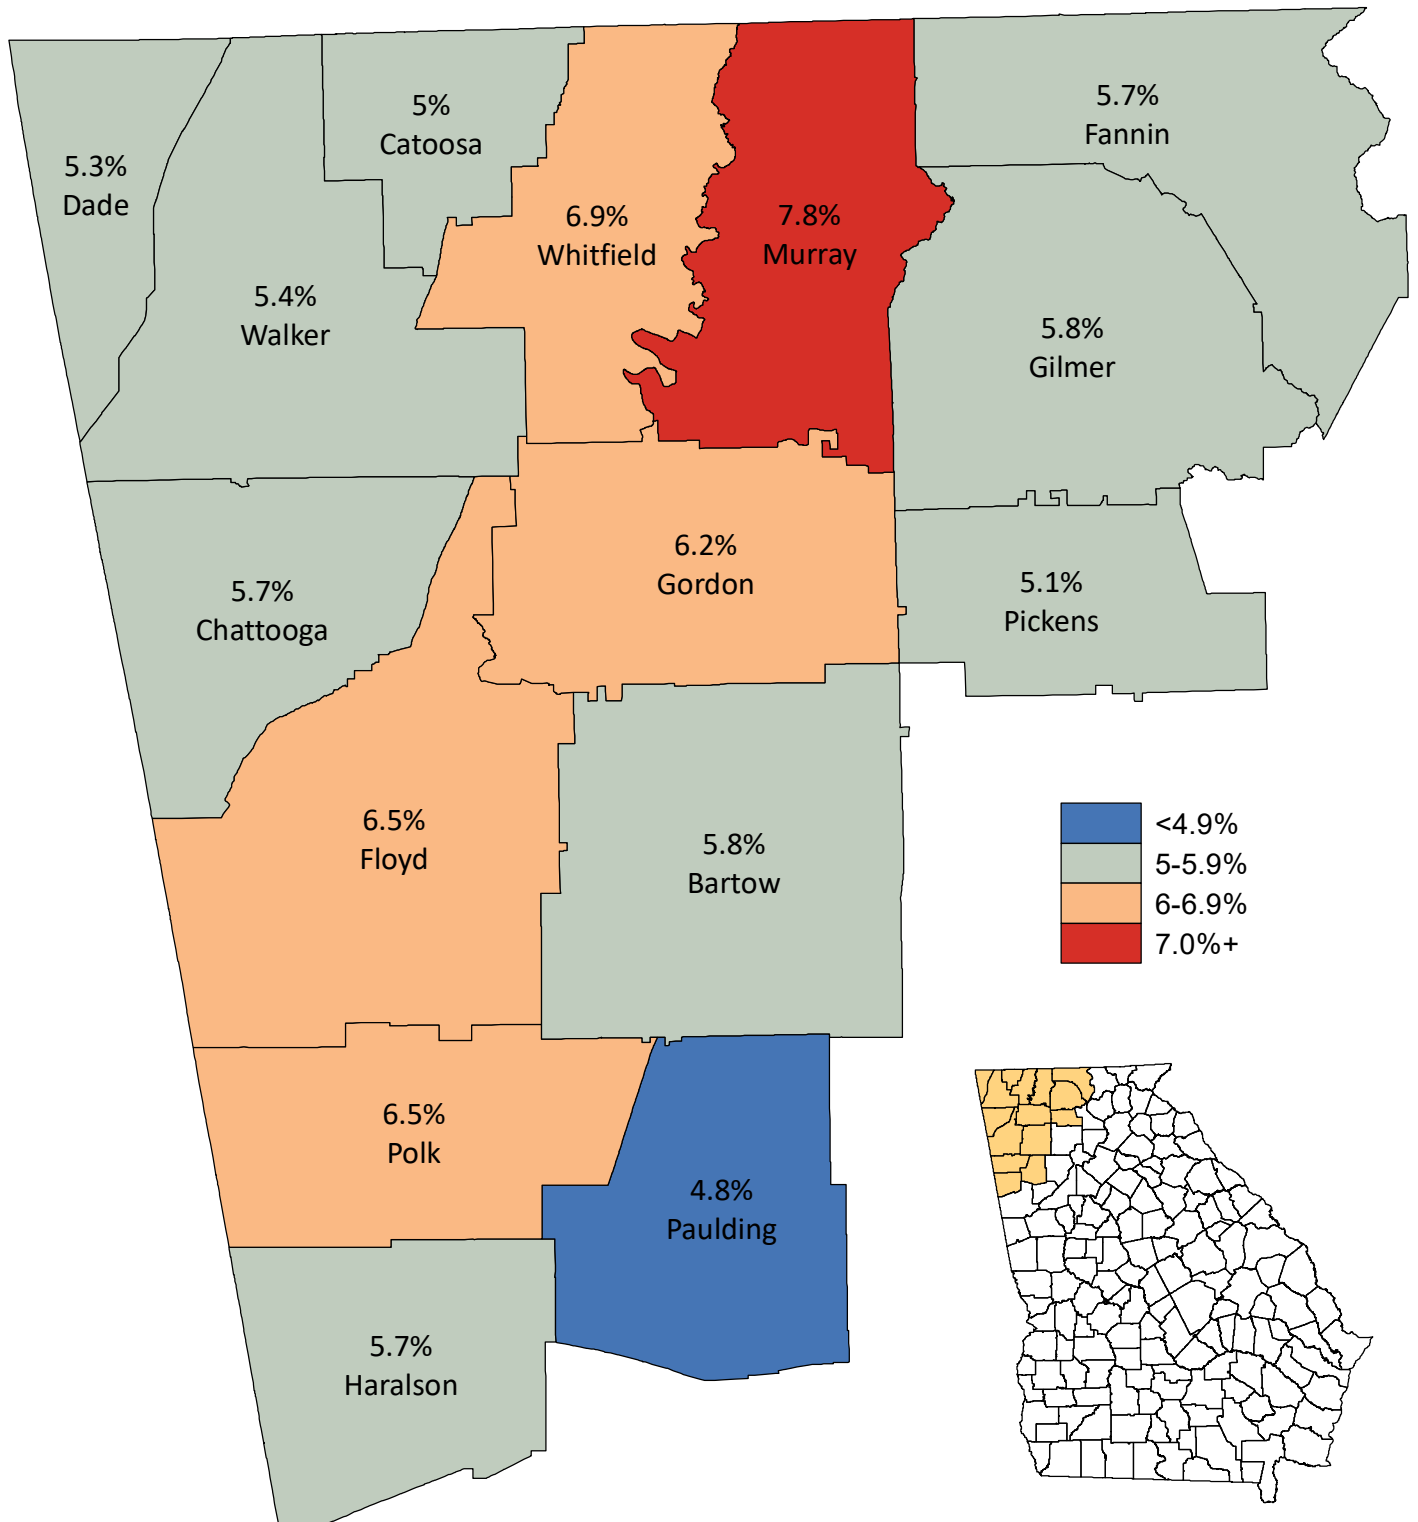

# Unemployment Statistics in Northwest Georgia January 2017

Source: Georgia Department of Labor,  
Workforce Statistics & Economic Research.  
Map prepared by the Northwest Georgia  
Regional Commission.

**Regional Unemployment Rate: 5.9%**  
**State Unemployment Rate: 5.5%**