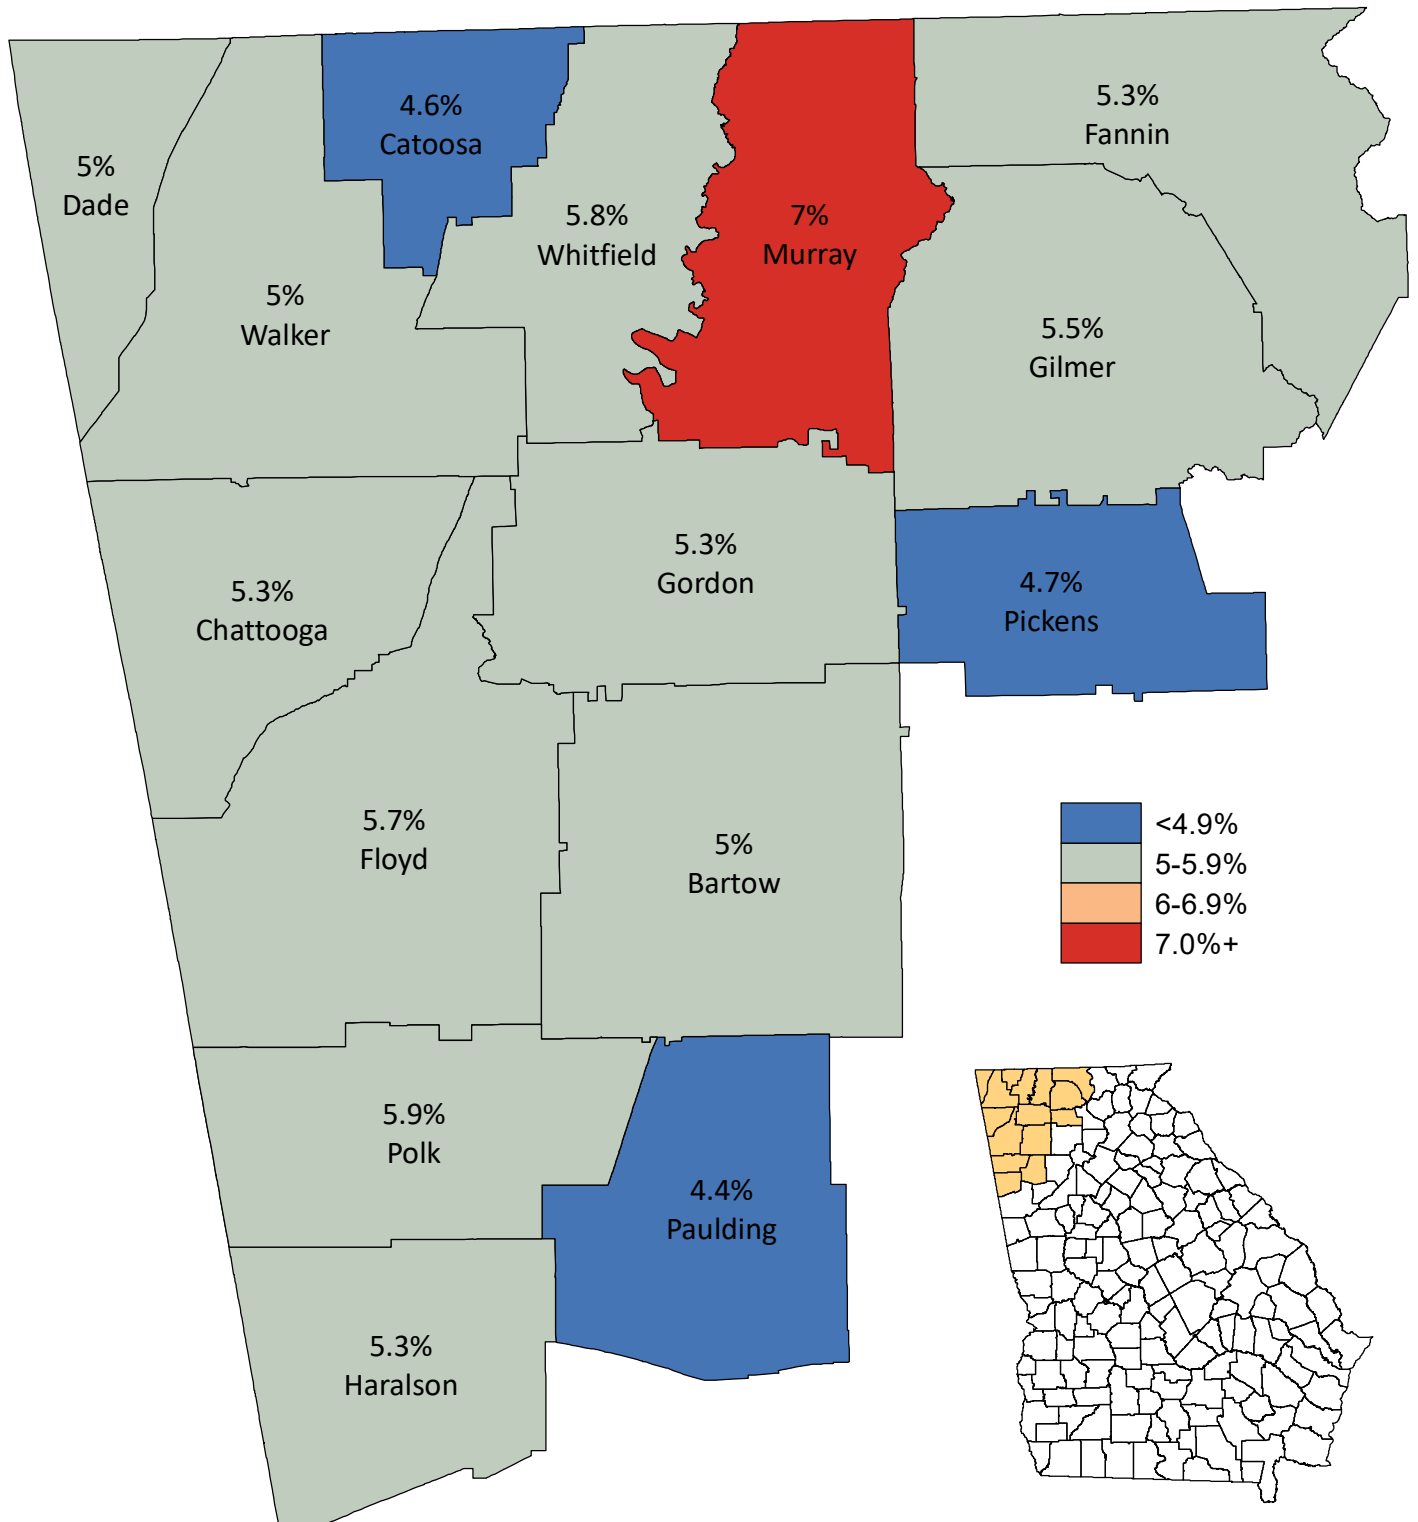

Unemployment Statistics in Northwest Georgia February 2017

Source: Georgia Department of Labor,
Workforce Statistics & Economic Research.
Map prepared by the Northwest Georgia
Regional Commission.

Regional Unemployment Rate: 5.3%
State Unemployment Rate: 5.3%