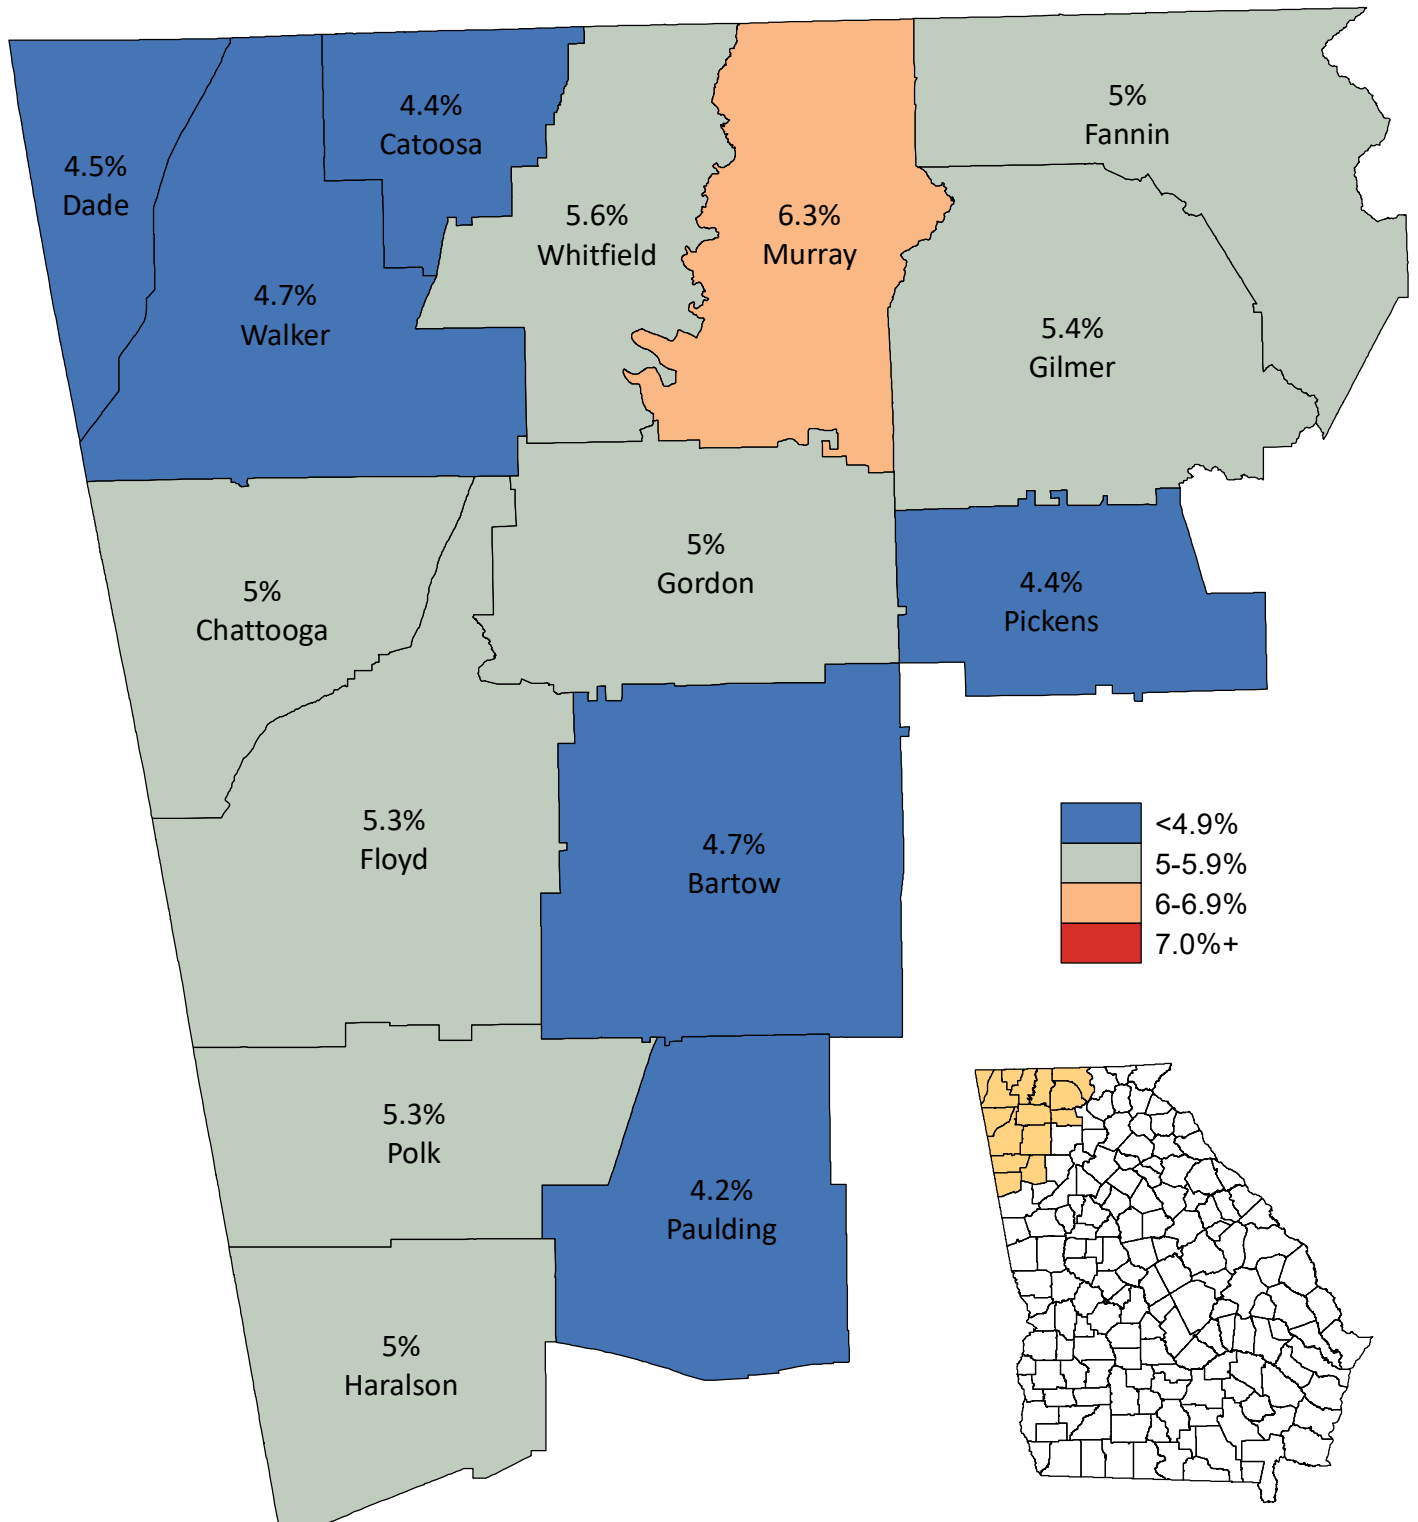

Unemployment Statistics in Northwest Georgia March 2017

Source: Georgia Department of Labor,
Workforce Statistics & Economic Research.
Map prepared by the Northwest Georgia
Regional Commission.

Regional Unemployment Rate: 5.0%
State Unemployment Rate: 5.1%